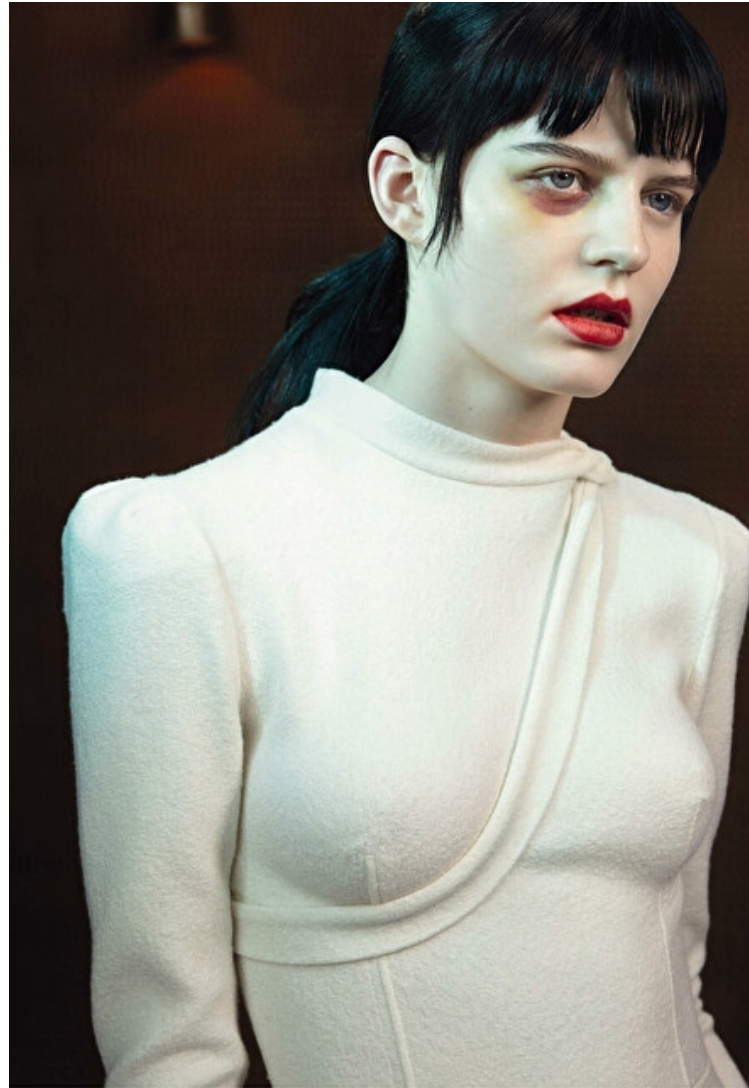

Hannah Elyse Wolf

Height 178cm / 5' 10.0"

Bust 80cm / 31.5"

Waist 59cm / 23"

Hips 87cm / 34.5"

Shoes EU/US/UK 40 / 9 / 7

Eyes Blue

Hair Black