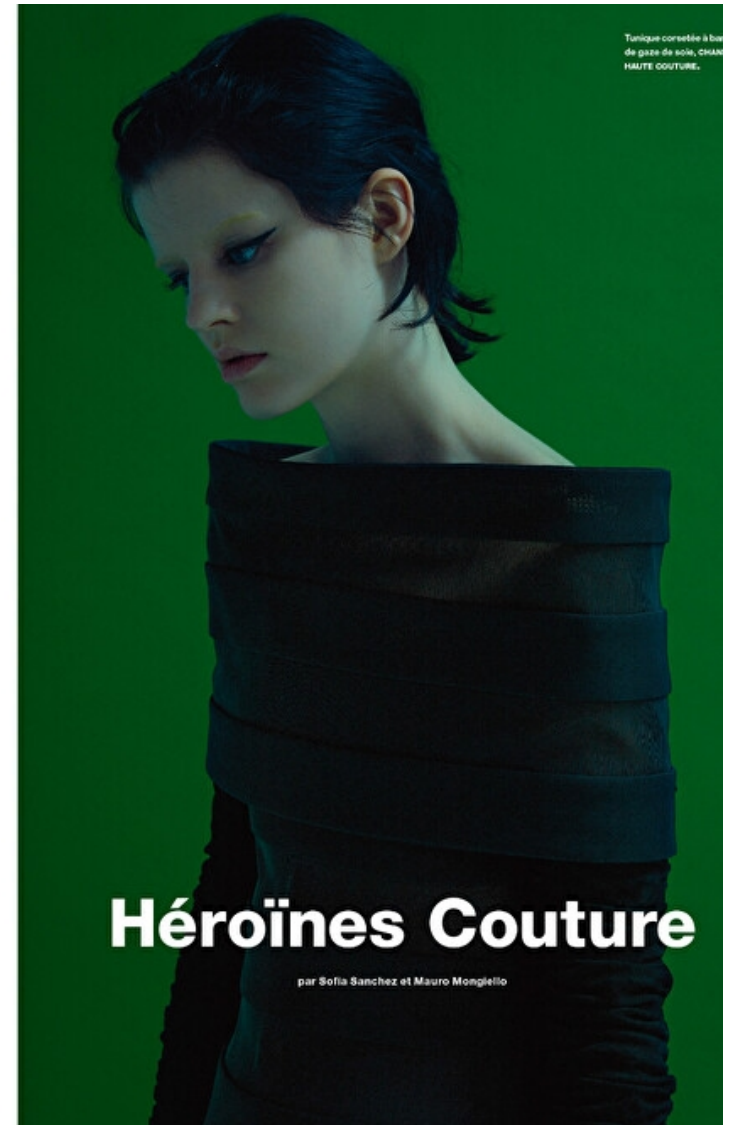

## Hannah Elyse Wolf

Height 178cm / 5' 10.0"

Bust 80cm / 31.5"

Waist 59cm / 23"

Hips 87cm / 34.5"

Shoes EU/US/UK 40 / 9 / 7

Eyes Blue

Hair Black