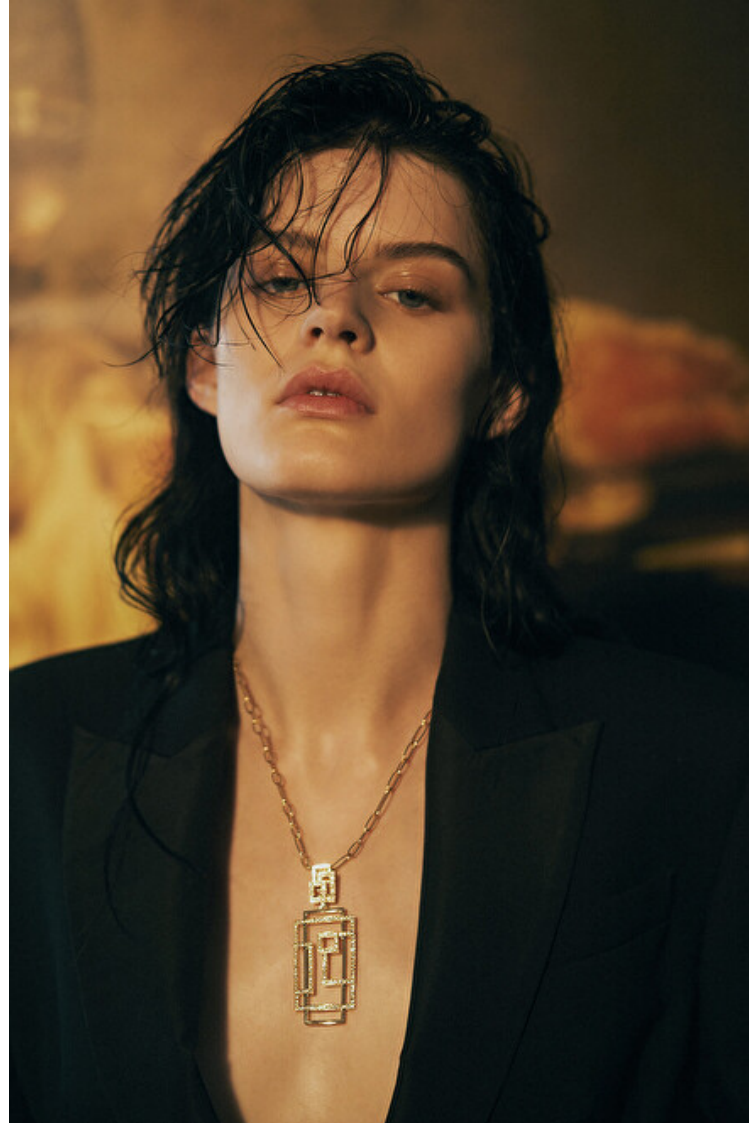

Select

MODEL MANAGEMENT

182 Rue de Rivoli, Paris, 75001, Ile-de-France, France

Phone: +33 (0) 1 40 20 15 15 Email: info.paris@selectmodel.com Website: <https://selectmodel.com/>

Hannah Elyse Wolf

Height 178cm / 5' 10.0"

Bust 80cm / 31.5"

Waist 59cm / 23"

Hips 87cm / 34.5"

Shoes EU/US/UK 40 / 9 / 7

Eyes Blue

Hair Black