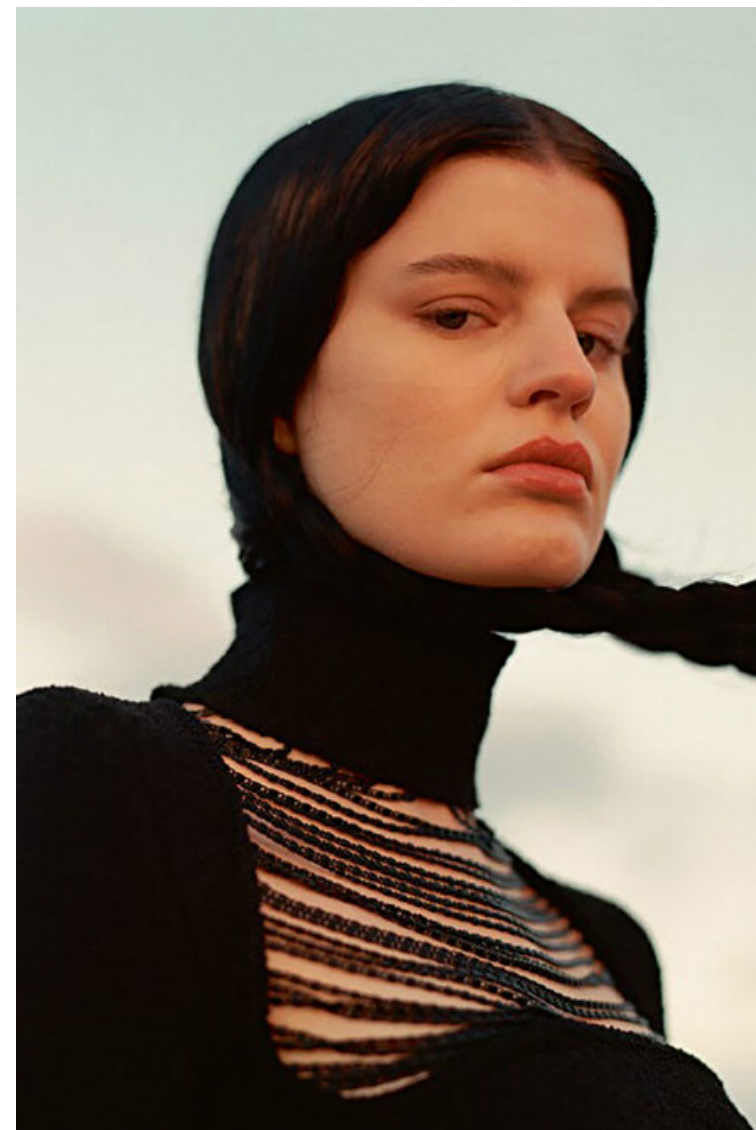

Hannah Elyse Wolf

Height 178cm / 5' 10.0"

Bust 80cm / 31.5"

Waist 59cm / 23"

Hips 87cm / 34.5"

Shoes EU/US/UK 40 / 9 / 7

Eyes Blue

Hair Black