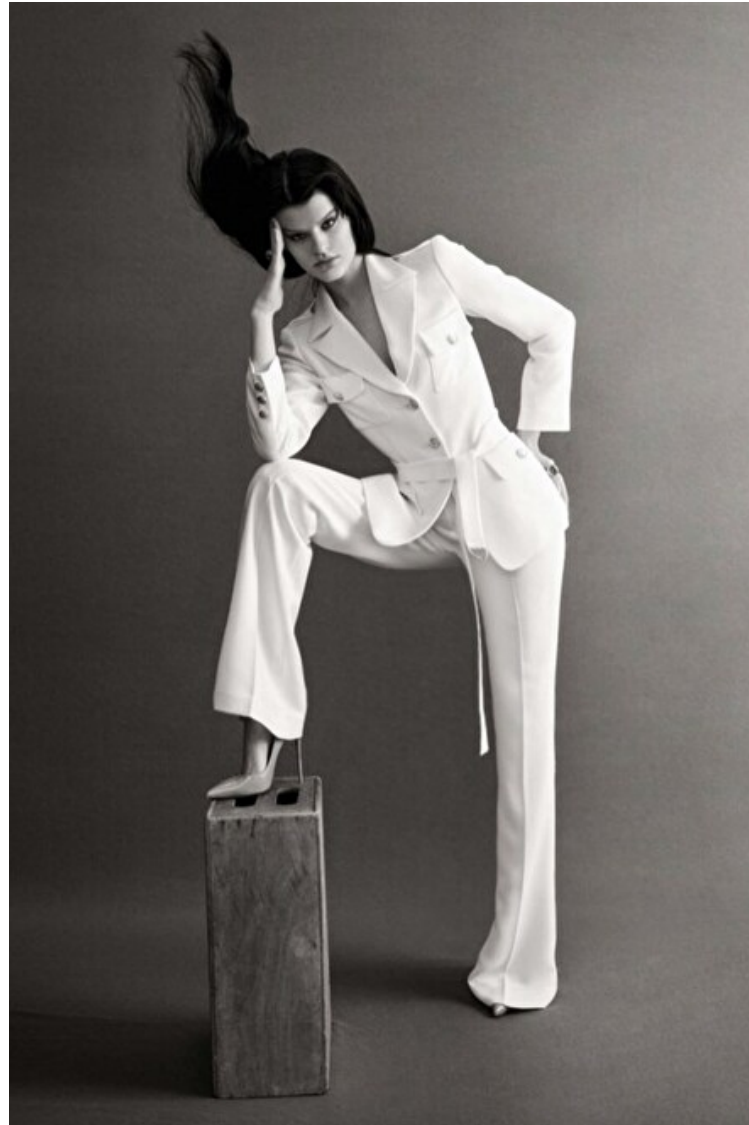

## Hannah Elyse Wolf

Height 178cm / 5' 10.0"

Bust 80cm / 31.5"

Waist 59cm / 23"

Hips 87cm / 34.5"

Shoes EU/US/UK 40 / 9 / 7

Eyes Blue

Hair Black