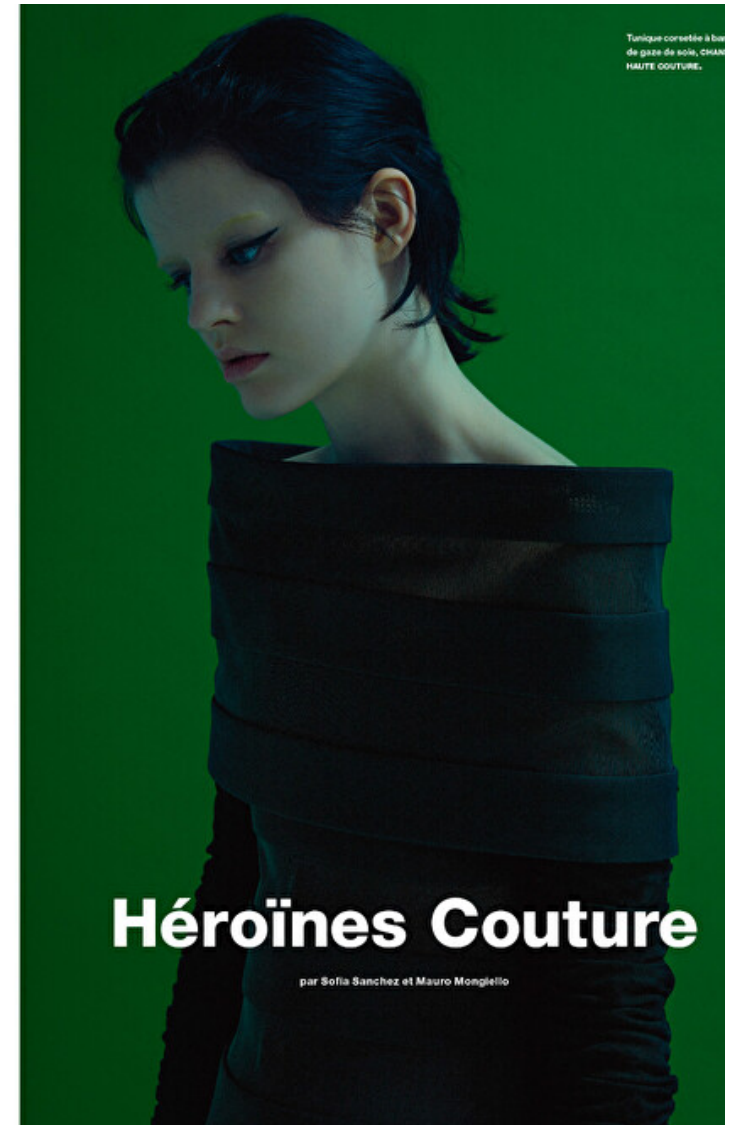

Bust 80cm / 31.5"

Waist 59cm / 23"

Hips 87cm / 34.5"

Shoes EU/US/UK 40 / 9 / 7

Eyes Blue

Hair Black

Select

MODEL MANAGEMENT