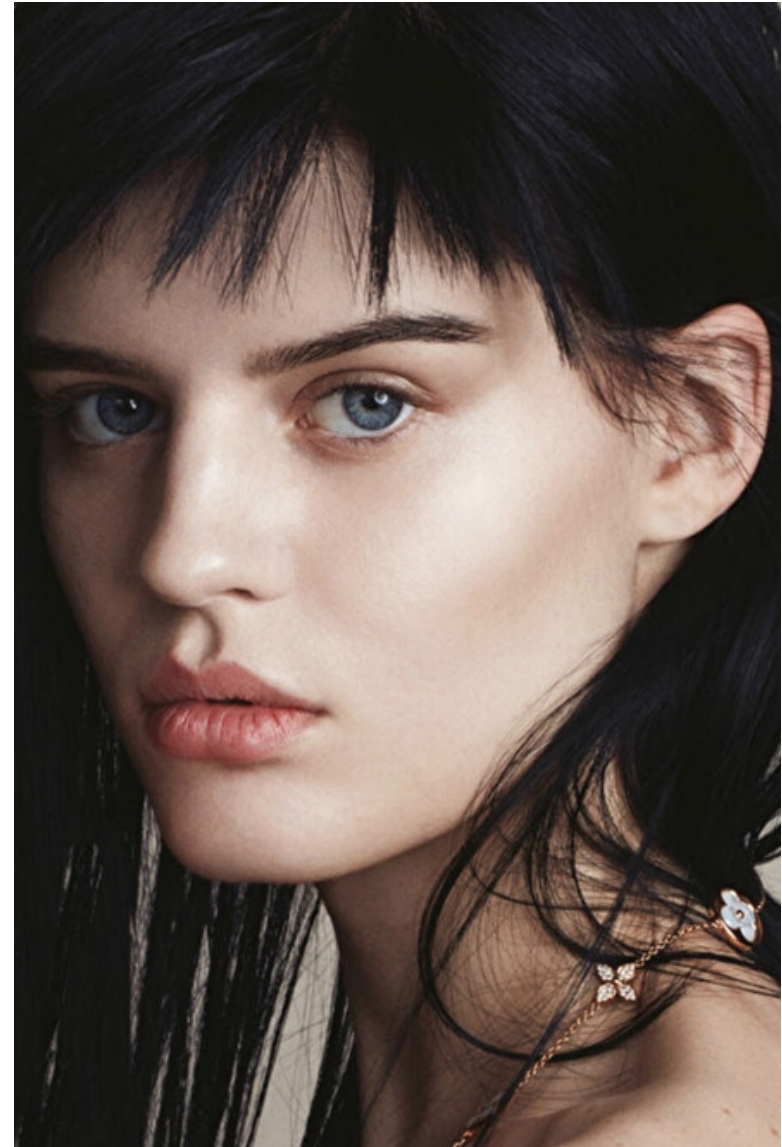

## Hannah Elyse Wolf

Height 178cm / 5' 10.0"

Bust 80cm / 31.5"

Waist 59cm / 23"

Hips 87cm / 34.5"

Shoes EU/US/UK 40 / 9 / 7

Eyes Blue

Hair Black