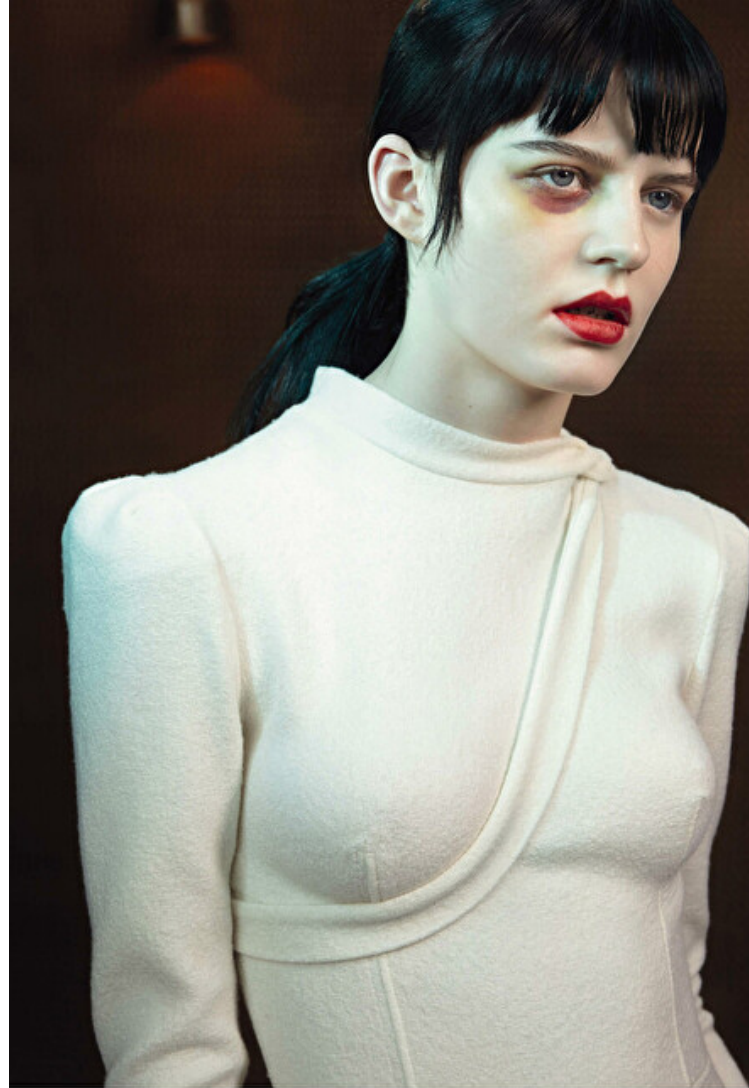

Select

MODEL MANAGEMENT

182 Rue de Rivoli, Paris, 75001, Ile-de-France, France

Phone: +33 (0) 1 40 20 15 15 Email: info.paris@selectmodel.com Website: <https://selectmodel.com/>

Hannah Elyse Wolf

Height 178cm / 5' 10.0"

Bust 80cm / 31.5"

Waist 59cm / 23"

Hips 87cm / 34.5"

Shoes EU/US/UK 40 / 9 / 7

Eyes Blue

Hair Black