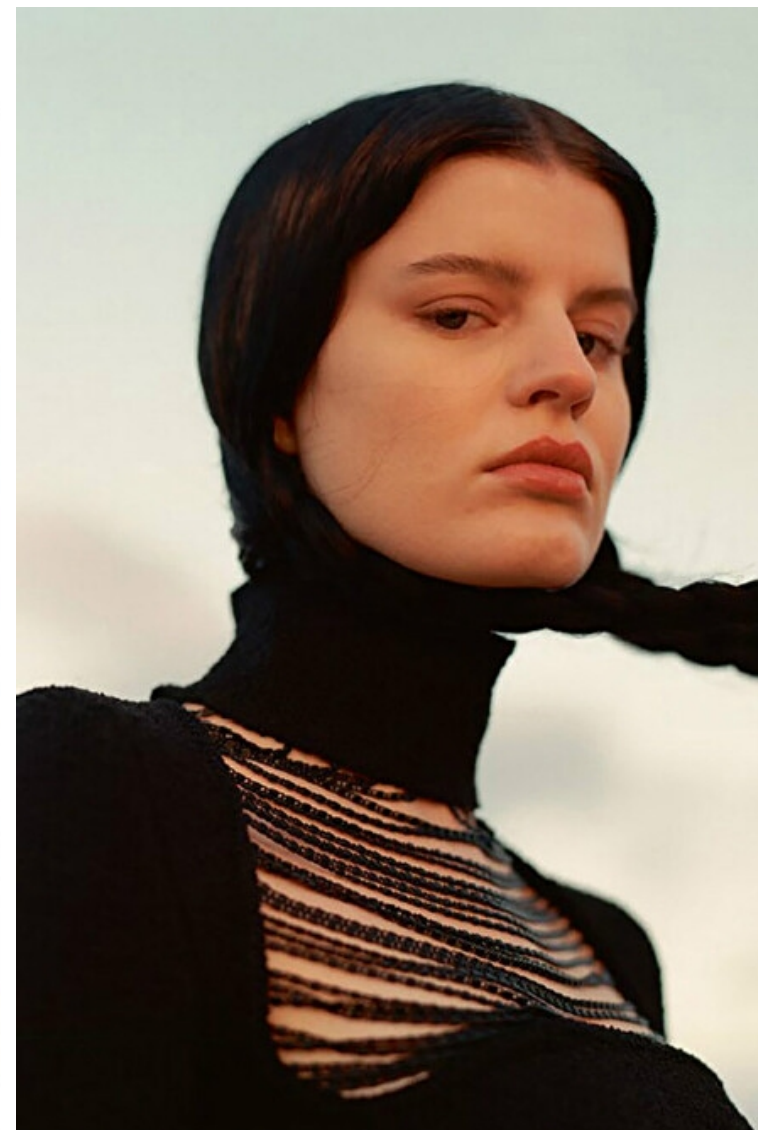

## Hannah Elyse Wolf

Height 178cm / 5' 10.0"

Bust 80cm / 31.5"

Waist 59cm / 23"

Hips 87cm / 34.5"

Shoes EU/US/UK 40 / 9 / 7

Eyes Blue

Hair Black