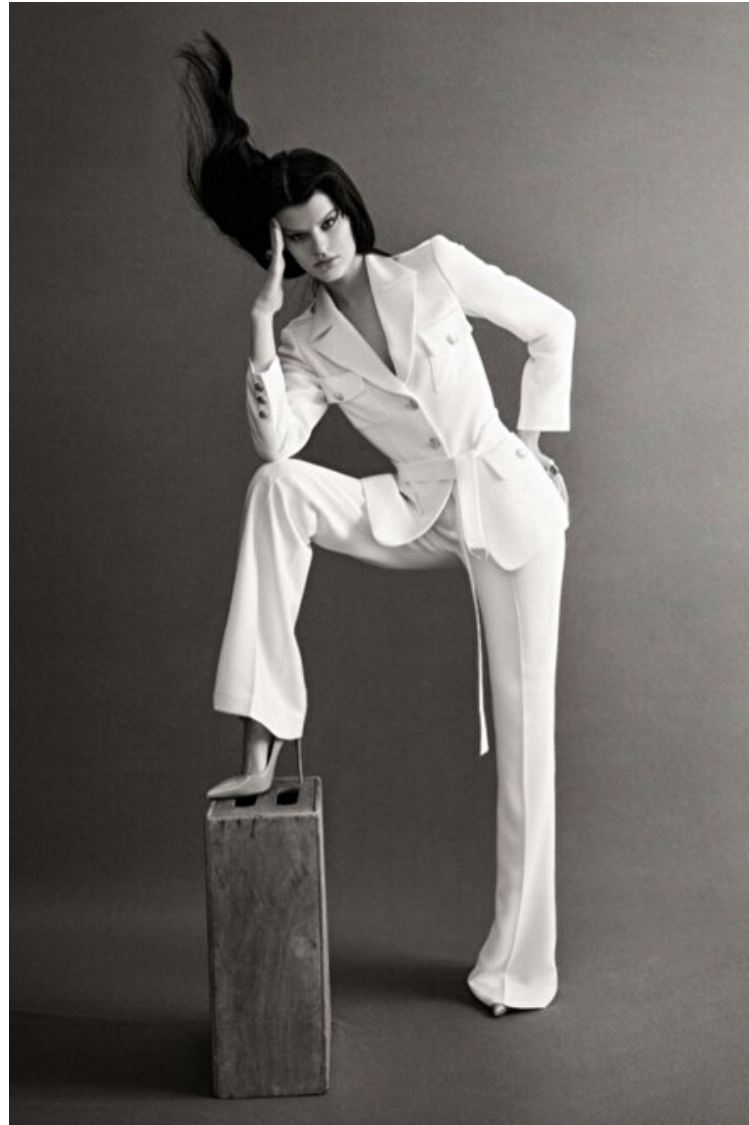

Bust 80cm / 31.5"

Waist 59cm / 23"

Hips 87cm / 34.5"

Shoes EU/US/UK 40 / 9 / 7

Eyes Blue

Hair Black

Select

MODEL MANAGEMENT