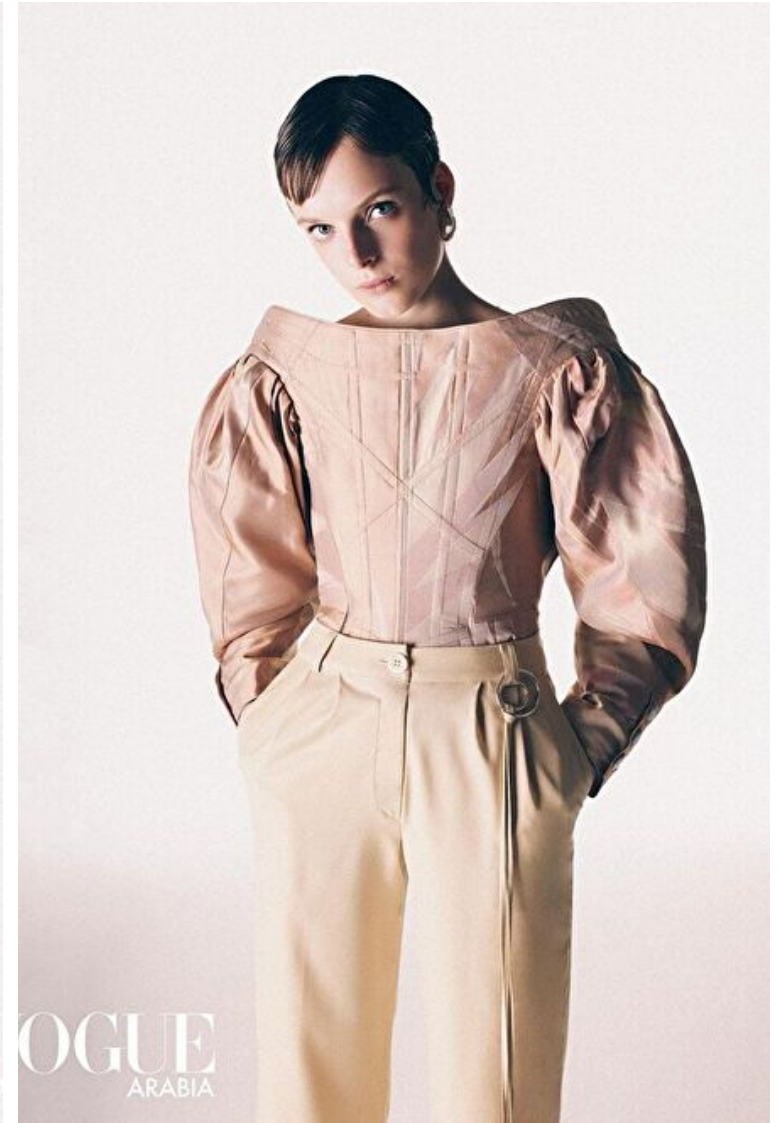

Bust 79cm / 31"

Waist 61cm / 24"

Hips 89cm / 35"

Shoes EU/US/UK 38.5 / 7.5 / 5

Eyes Blue

Hair Brown

Cup A

Select