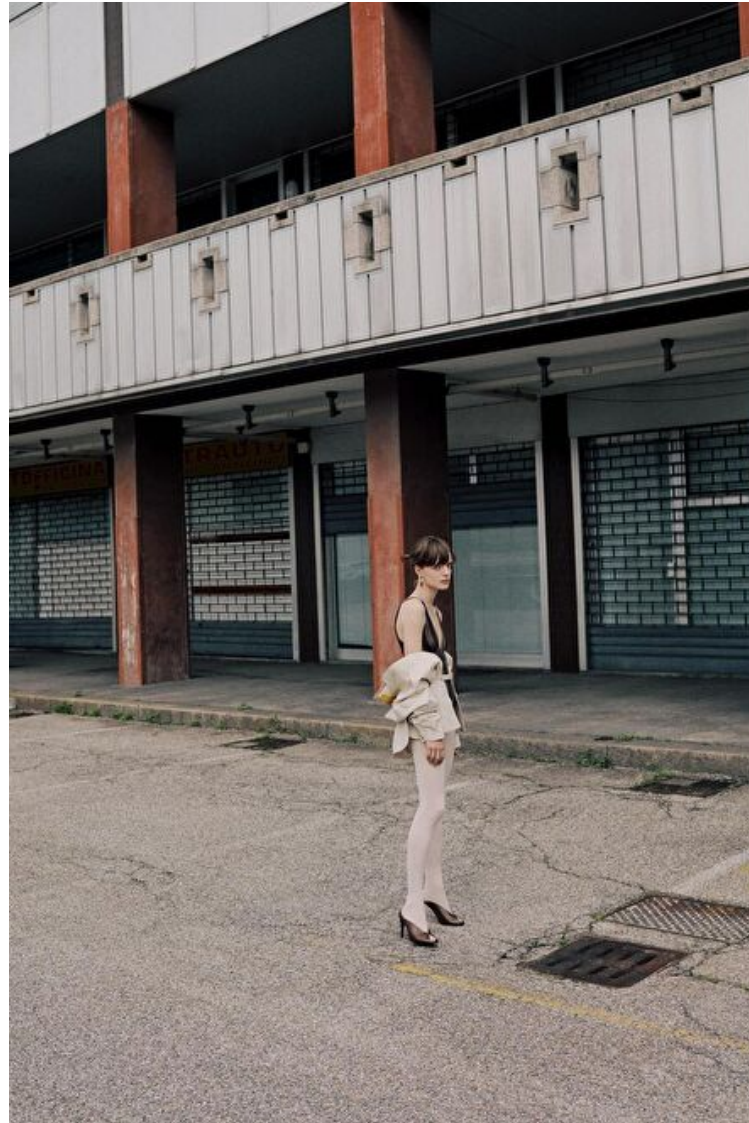

Bust 75cm / 29.5"

Waist 62cm / 24.5"

Hips 88cm / 34.5"

Shoes EU/US/UK 38.5 / 7.5 / 5

Eyes Blue

Hair Brown

Cup A

Select