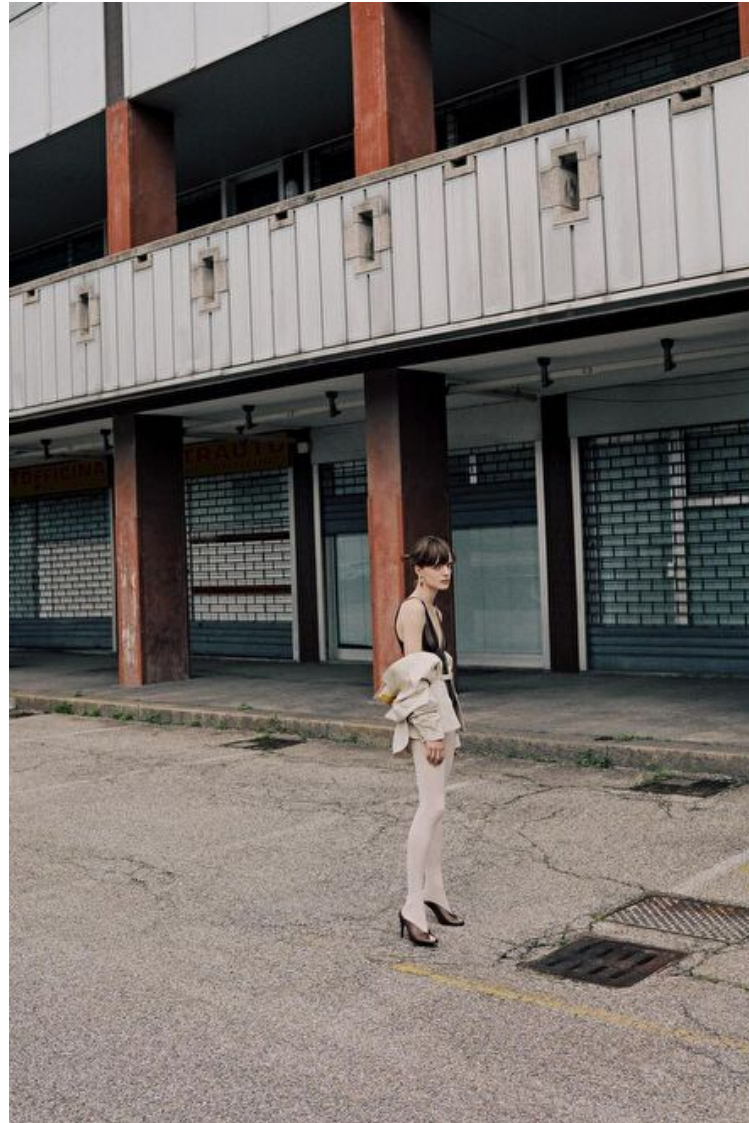

Bust 79cm / 31"

Waist 61cm / 24"

Hips 89cm / 35"

Shoes EU/US/UK 38.5 / 7.5 / 5

Eyes Blue

Hair Brown

Cup A

Select