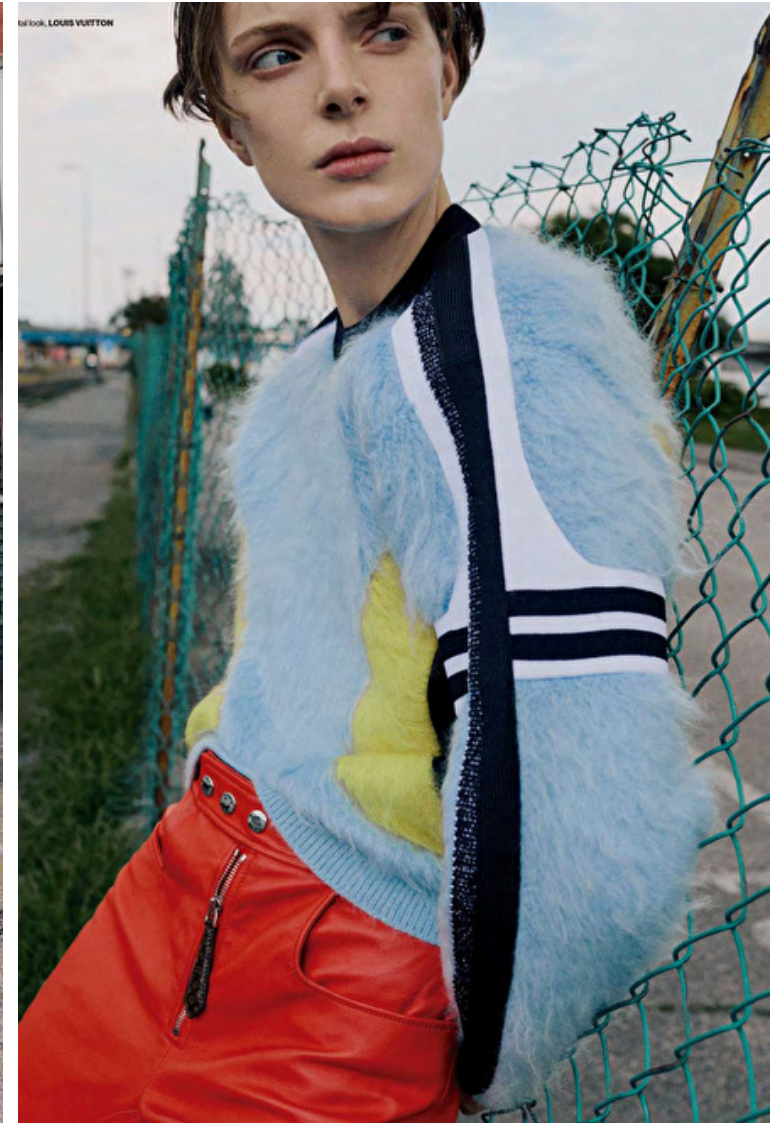

Bust 75cm / 29.5"

Waist 62cm / 24.5"

Hips 88cm / 34.5"

Shoes EU/US/UK 38.5 / 7.5 / 5

Eyes Blue

Hair Brown

Cup A

Select