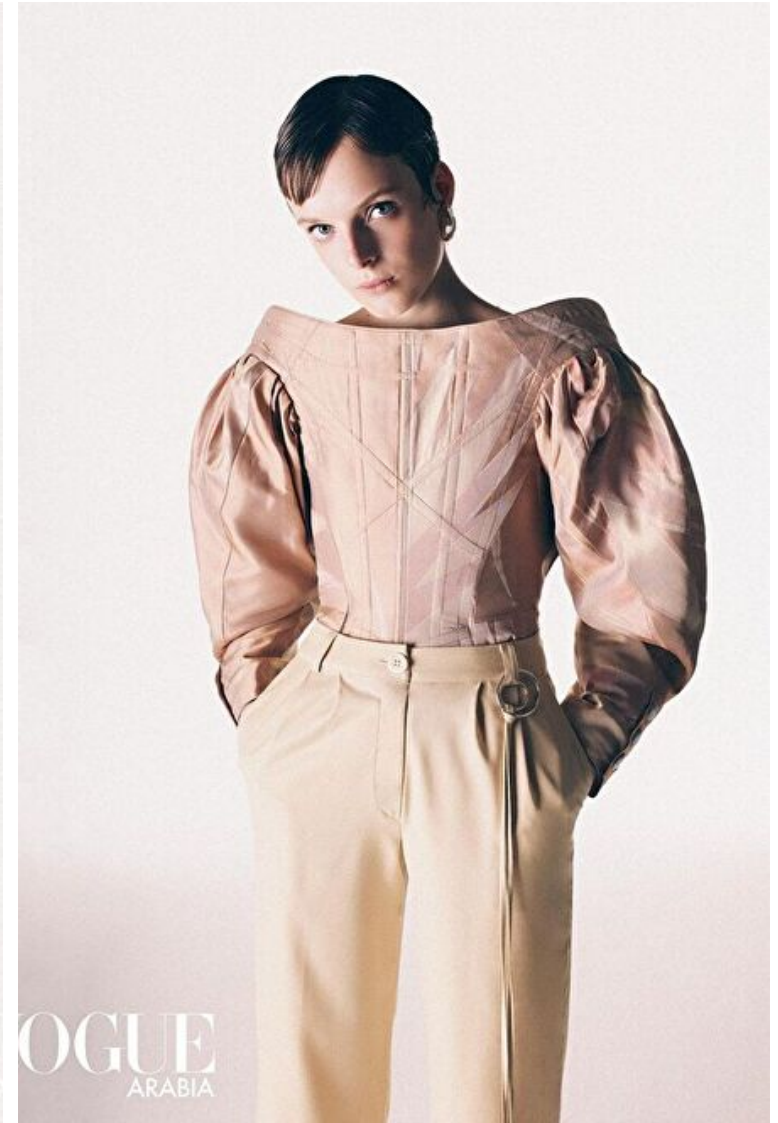

Bust 75cm / 29.5"

Waist 62cm / 24.5"

Hips 88cm / 34.5"

Shoes EU/US/UK 38.5 / 7.5 / 5

Eyes Blue

Hair Brown

Cup A

Hannah Thatcher