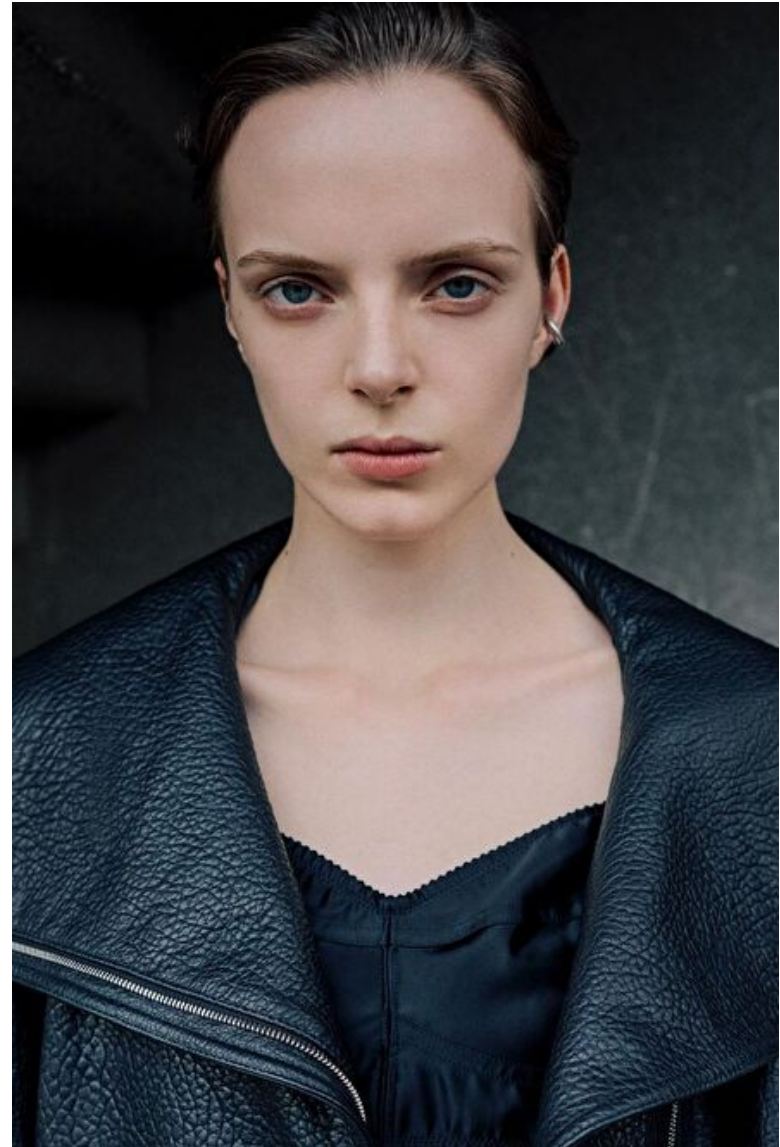

Hannah Thatcher

Height 173cm / 5' 8.0"

Bust 75cm / 29.5"

Waist 62cm / 24.5"

Hips 88cm / 34.5"

Shoes EU/US/UK 38.5 / 7.5 / 5

Eyes Blue

Hair Brown

Cup A