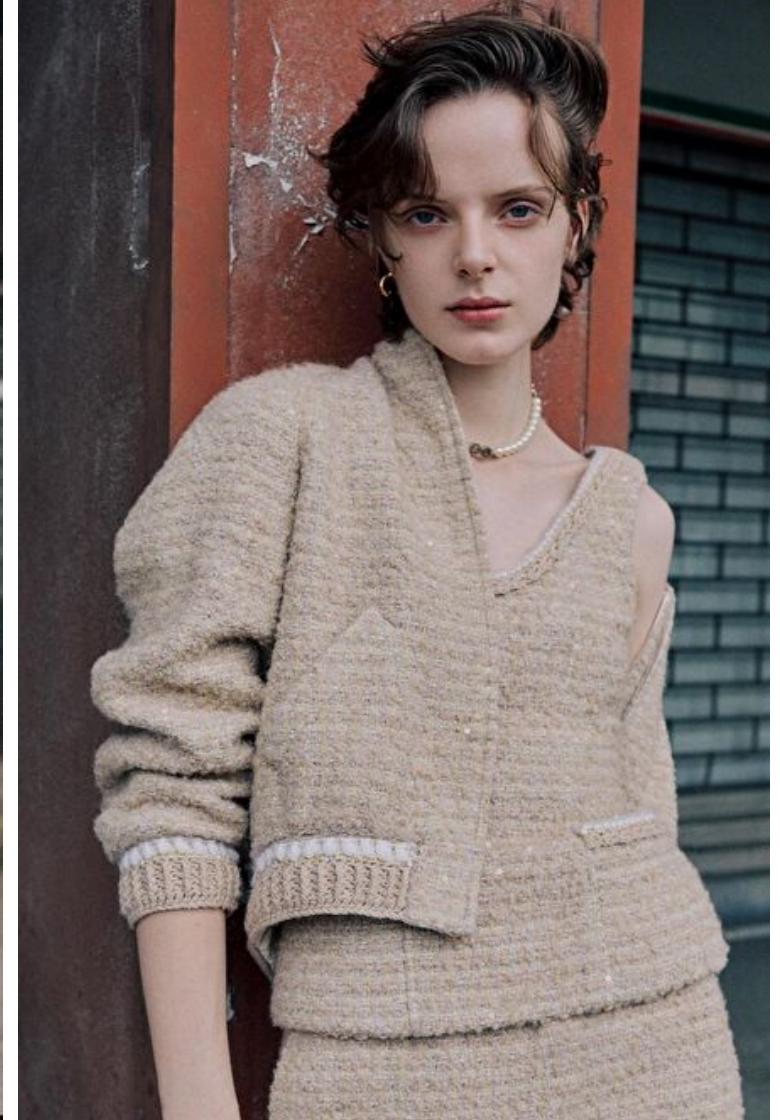

Bust 79cm / 31"

Waist 61cm / 24"

Hips 89cm / 35"

Shoes EU/US/UK 38.5 / 7.5 / 5

Eyes Blue

Hair Brown

Cup A

Select