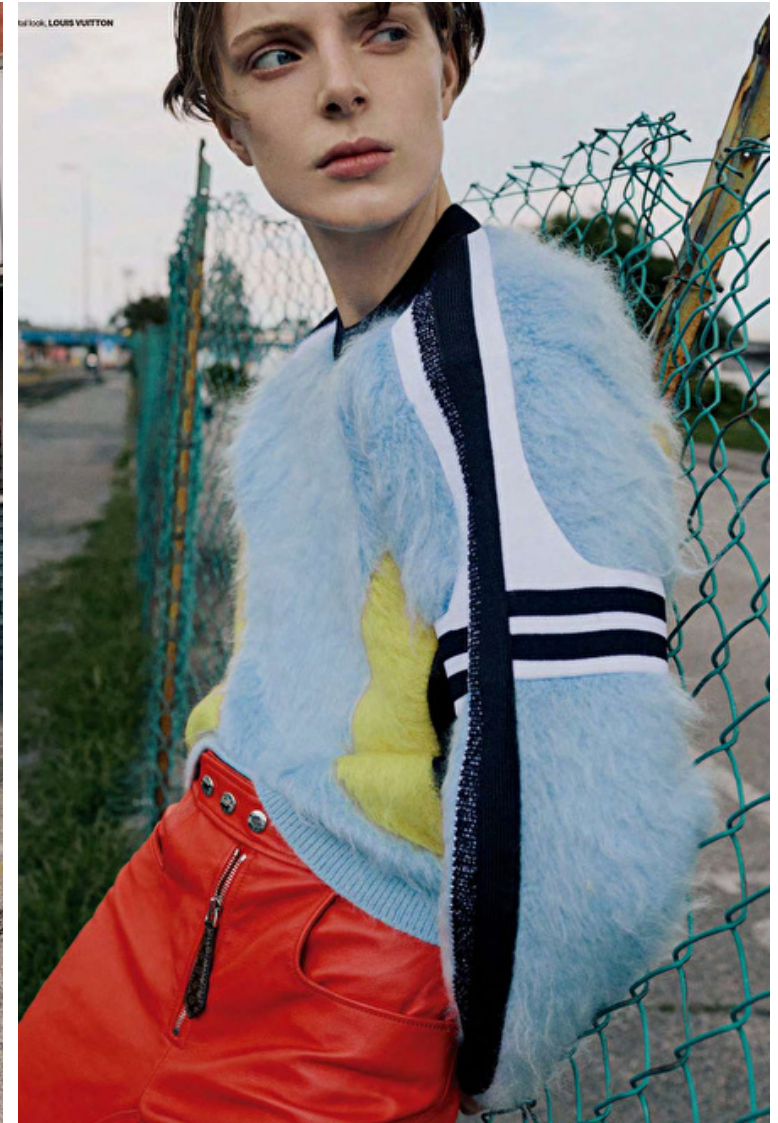

Bust 79cm / 31"

Waist 61cm / 24"

Hips 89cm / 35"

Shoes EU/US/UK 38.5 / 7.5 / 5

Eyes Blue

Hair Brown

Cup A

Select