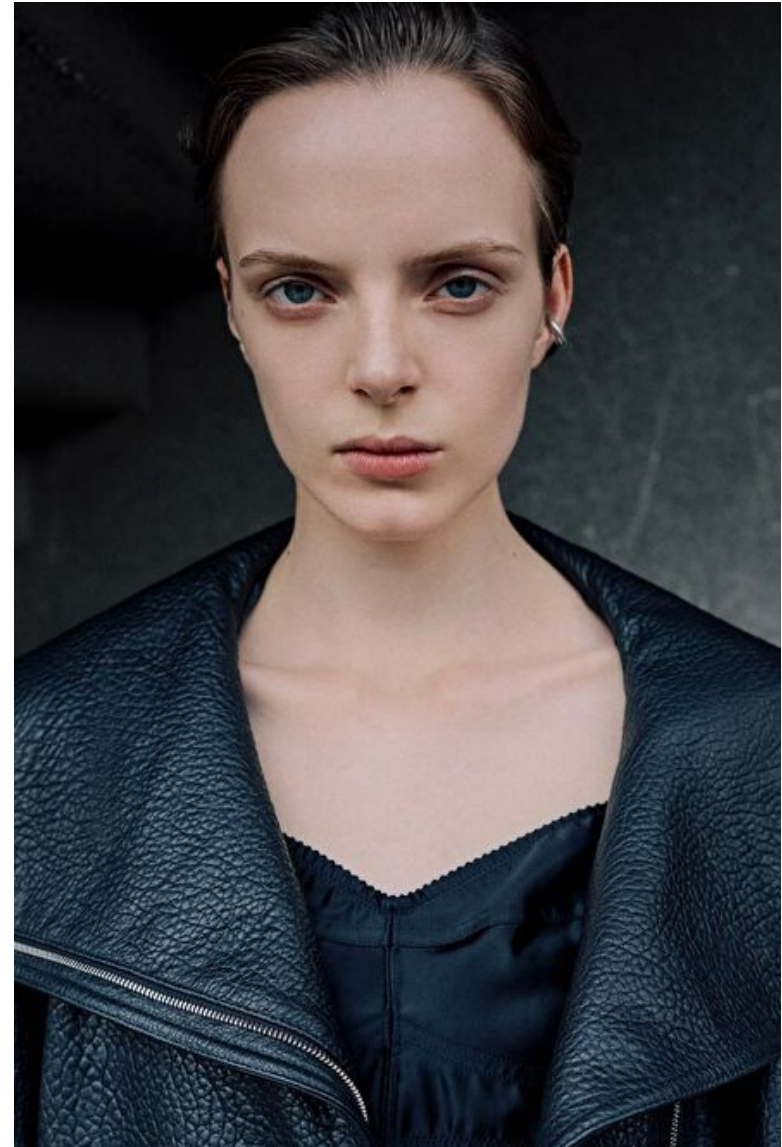

HANNAH THATCHER

Height 173cm / 5' 8.0"

Bust 79cm / 31"

Waist 61cm / 24"

Hips 89cm / 35"

Shoes EU/US/UK 38.5 / 7.5 / 5

Eyes Blue

Hair Brown

Cup A