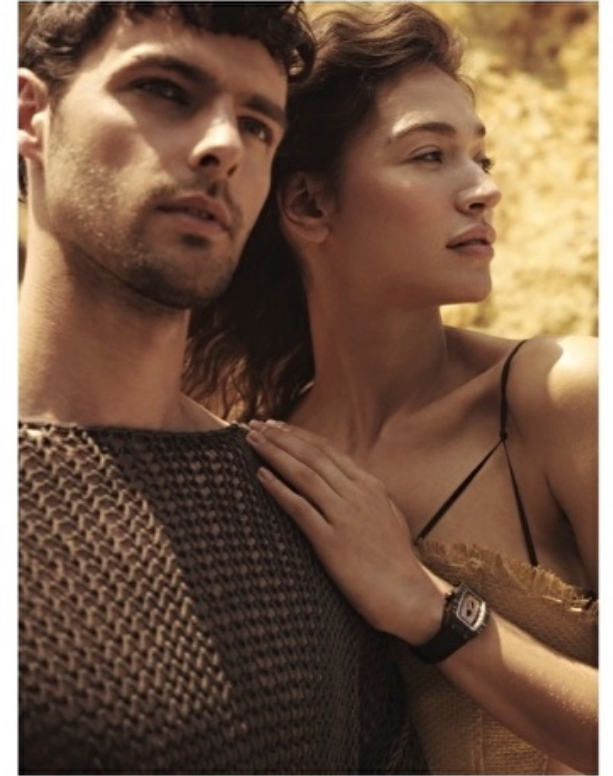

evren zıtlıktır