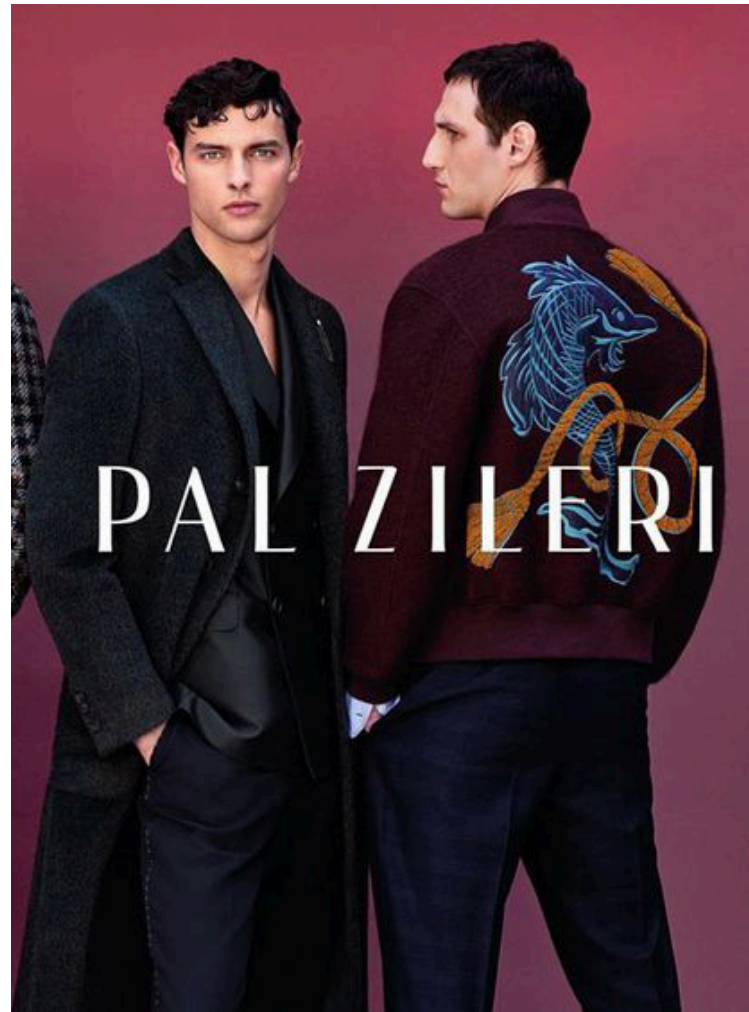

HANNES GOBEYN

Height 185cm / 6' 1.0"

Chest 93cm / 36.5"

Waist 75cm / 29.5"

Hips 90cm / 35.5"

Shoes EU/US/UK 43 / 10.5 / 9

Hair Brown

Eyes Blue green

Suit size 48cm / 38"