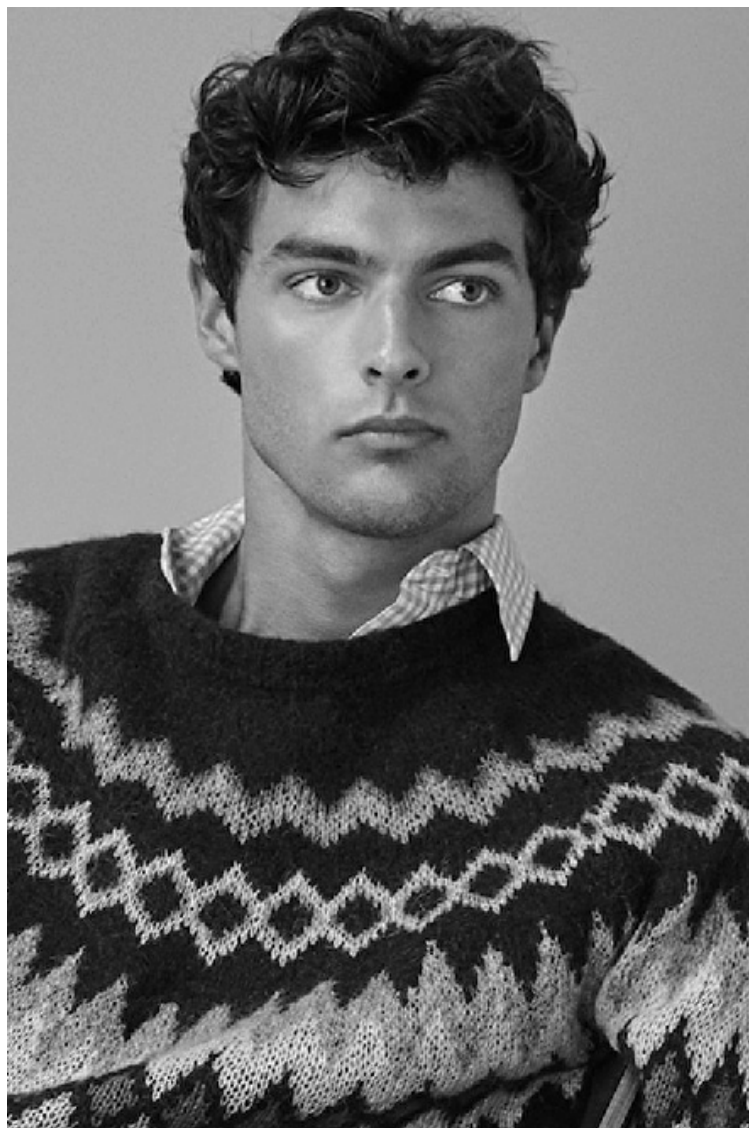

HANNES GOBEYN

Height 185cm / 6' 1.0"

Chest 93cm / 36.5"

Waist 75cm / 29.5"

Hips 90cm / 35.5"

Shoes EU/US/UK 43 / 10.5 / 9

Hair Brown

Eyes Blue green

Suit size 48cm / 38"