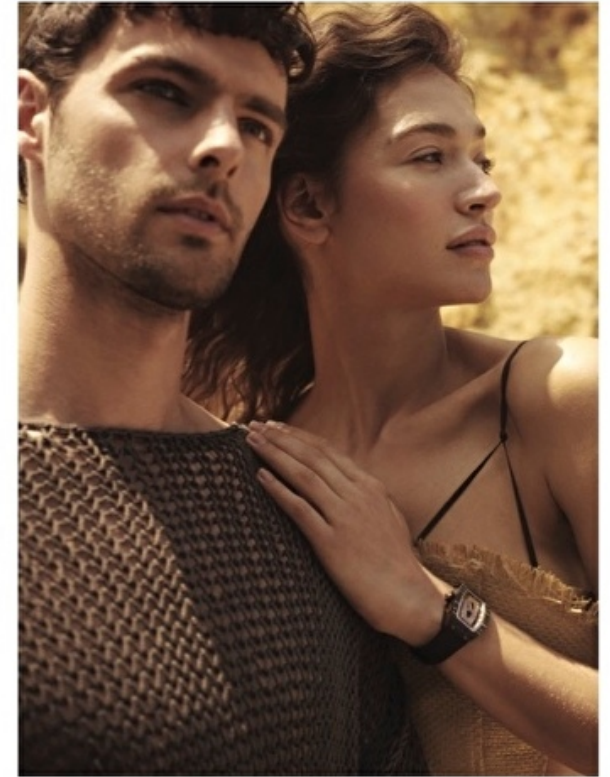

evren zıtlıktır