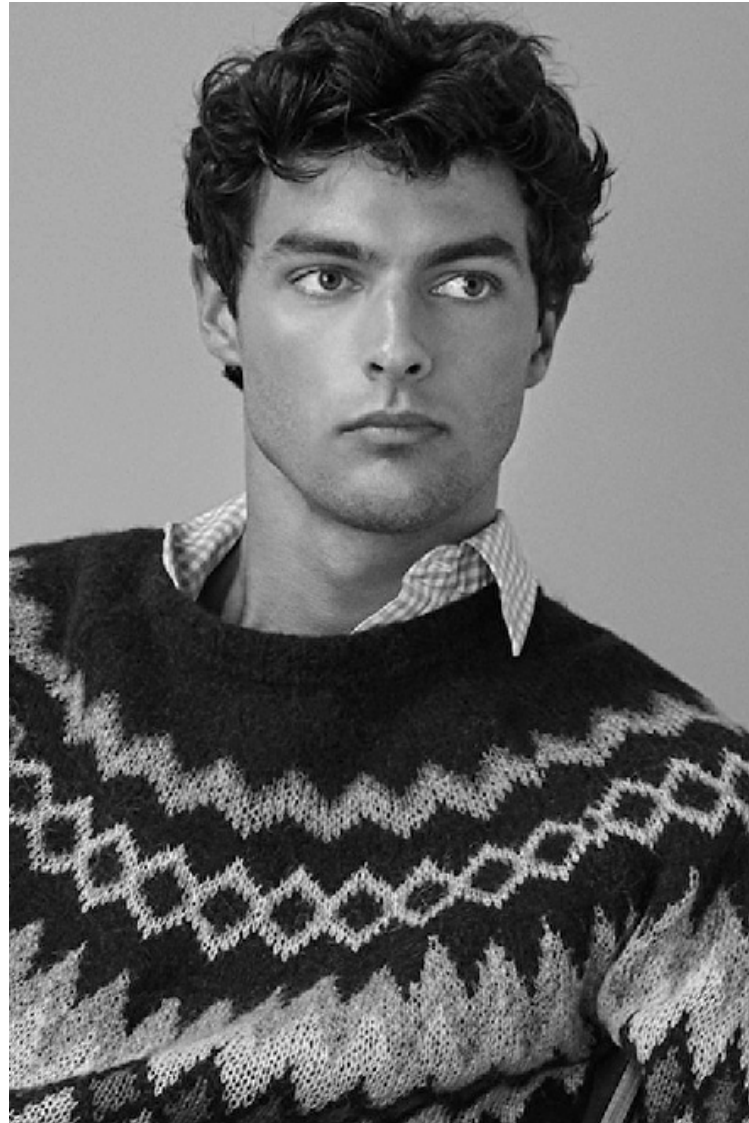

HANNES GOBEYN

Height 185cm / 6' 1.0"

Chest 93cm / 36.5"

Waist 75cm / 29.5"

Hips 90cm / 35.5"

Shoes EU/US/UK 43 / 10.5 / 9

Hair Brown

Eyes Blue green

Suit size 48cm / 38"