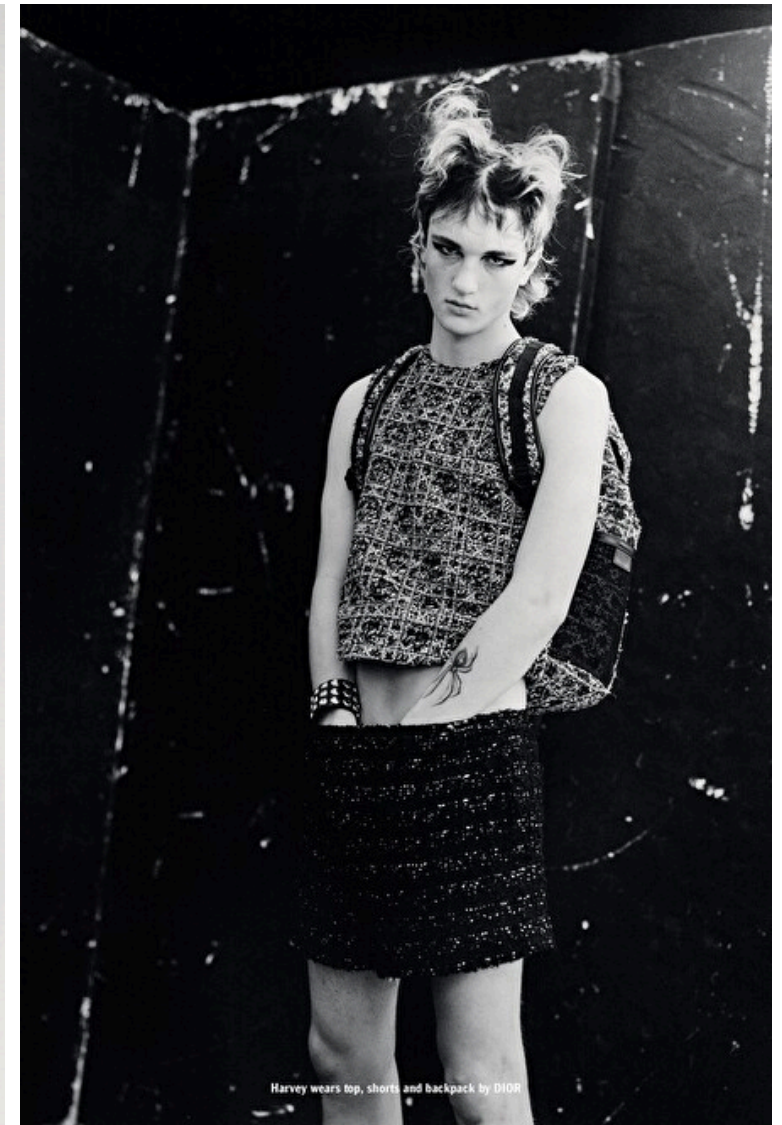

Height 189cm / 6' 2.5"

Chest 87cm / 34.5"

Waist 73cm / 28.5"

Hips 89cm / 35"

Shoes EU/US/UK 46 / 12.5 / 11

Eyes Blue green

Hair Blond

Suit size 46cm / 36"