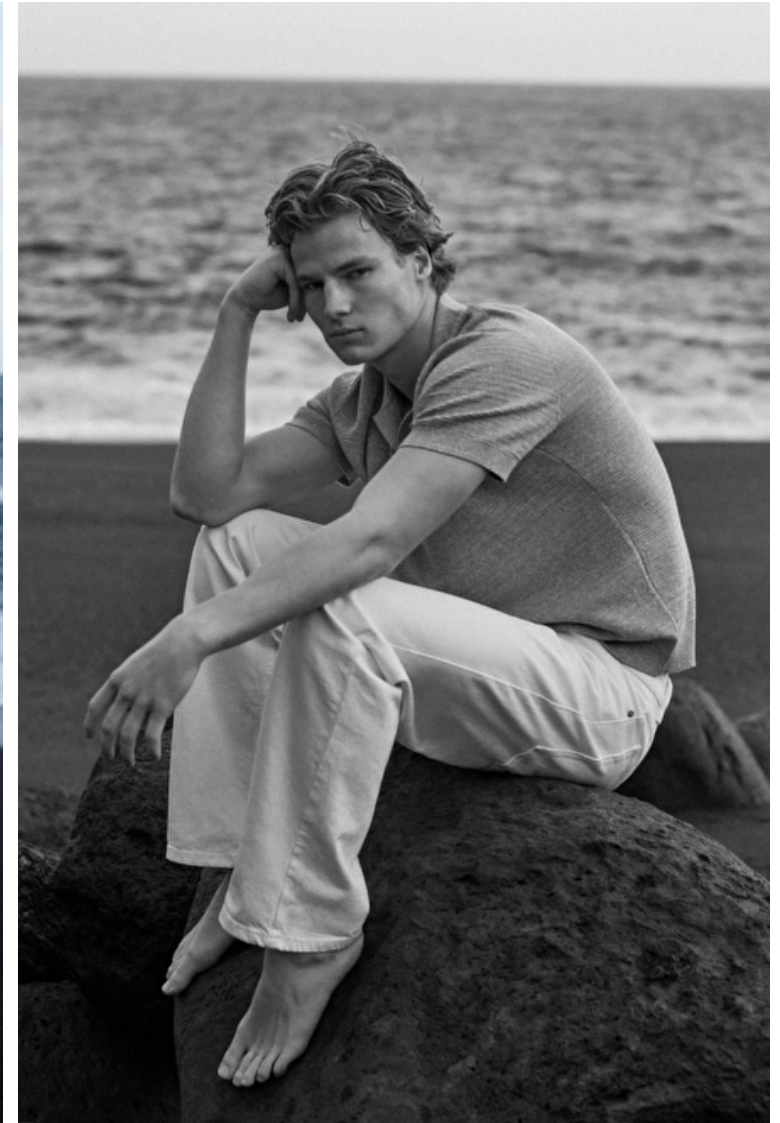

Select

MODEL MANAGEMENT

182 Rue de Rivoli, Paris, 75001, Ile-de-France, France

Phone: +33 (0) 1 40 20 15 15 Email: info.paris@selectmodel.com Website: <https://selectmodel.com/>

HENRY RANK

Height 188cm / 6' 2.0"

Chest 96cm / 38"

Waist 77cm / 30.5"

Hips 94cm / 37"

Shoes EU/US/UK 45 / 12 / 10.5

Eyes Blue

Hair Blond

Inseam 81cm / 32"

Suit size 50cm / 40"

Location Cape Cod in Eastham,
MA / often in NY.