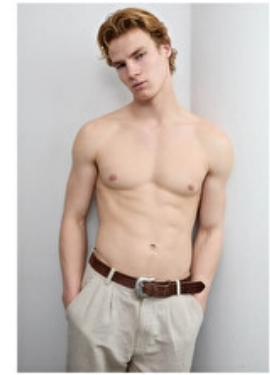

Select

MODEL MANAGEMENT

HENRY RANK

HEIGHT 188CM BUST 96CM WAIST 77CM HIPS 94CM EYES BLUE HAIR BLOND

182 RUE DE RIVOLI 75001, PARIS
TEL : +33 (0) 1 40 20 15 15