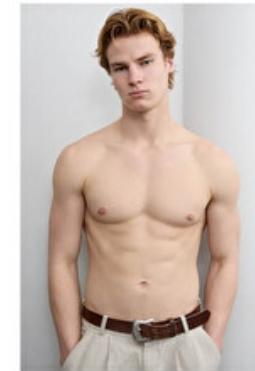

Select

MODEL MANAGEMENT

HENRY RANK

HEIGHT 188CM BUST 96CM WAIST 77CM HIPS 94CM EYES BLUE HAIR BLOND

182 RUE DE RIVOLI 75001, PARIS
TEL : +33 (0) 1 40 20 15 15