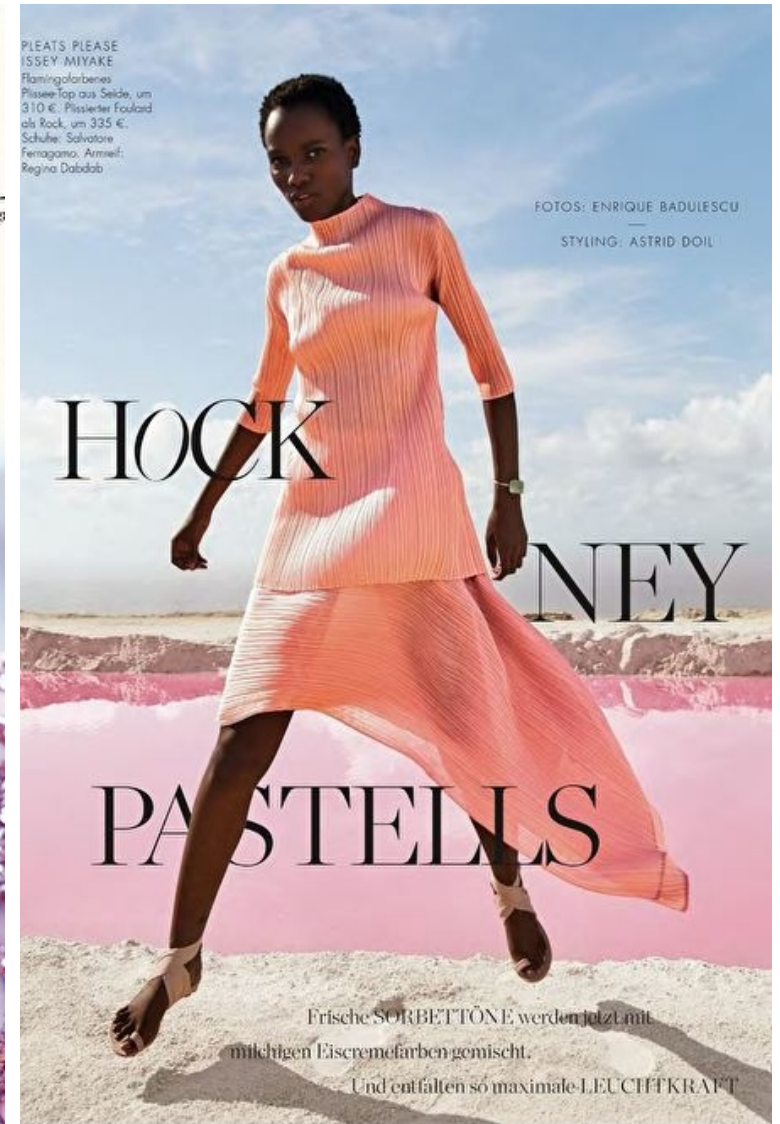

Bust 76cm / 30"

Waist 58cm / 23"

Hips 84cm / 33"

Shoes EU/US/UK 40 / 9 / 7

Eyes Dark brown

Hair Black