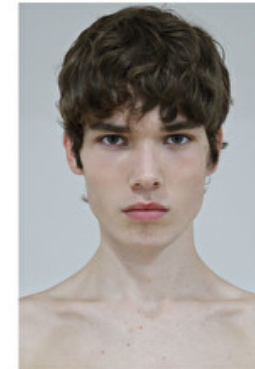

Select

MODEL MANAGEMENT

HUGH FOSTER

HEIGHT 190CM BUST 87CM WAIST 67CM HIPS 90CM EYES GREEN HAIR BROWN

182 RUE DE RIVOLI, 75001, PARIS
TEL: + 33 (0) 1 40 20 15 15