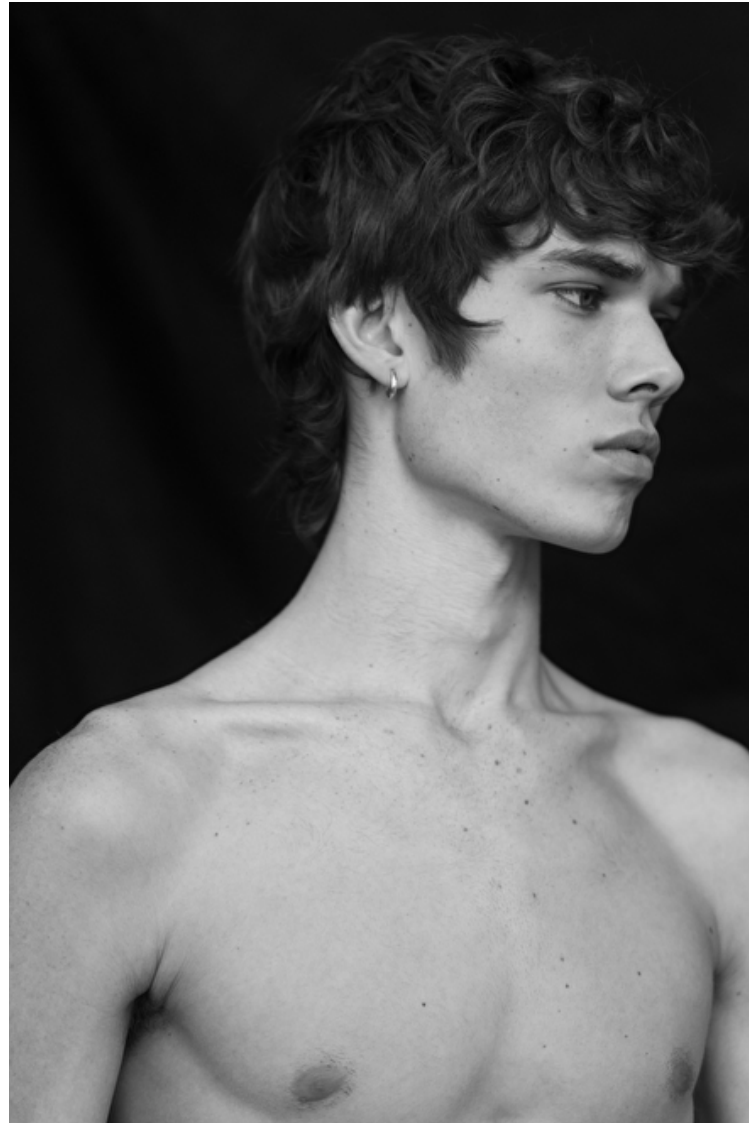

Chest 87cm / 34.5"

Waist 67cm / 26.5"

Hips 90cm / 35.5"

Shoes EU/US/UK 45.5 / 12.5 /
10.5

Eyes Green

Hair Brown

Suit size 48cm / 38"

Select