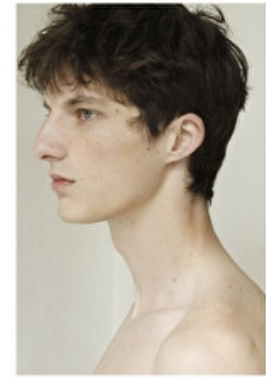

HUGO GILLAIN

Height 189cm / 6' 2.5"

Chest 93cm / 36.5"

Waist 75cm / 29.5"

Hips 93cm / 36.5"

Shoes EU/US/UK 44 / 11 / 9.5

Eyes Blue grey

Hair Brown

Suit size 46cm / 36"

Location Belgique

Select

MODEL MANAGEMENT

HUGO GILLAIN

HEIGHT 189CM BUST 93CM WAIST 75CM HIPS 93CM EYES BLUE HAIR BROWN

182 RUE DE RIVOLI 75001, PARIS
TEL : +33 (0)1 40 20 15 15