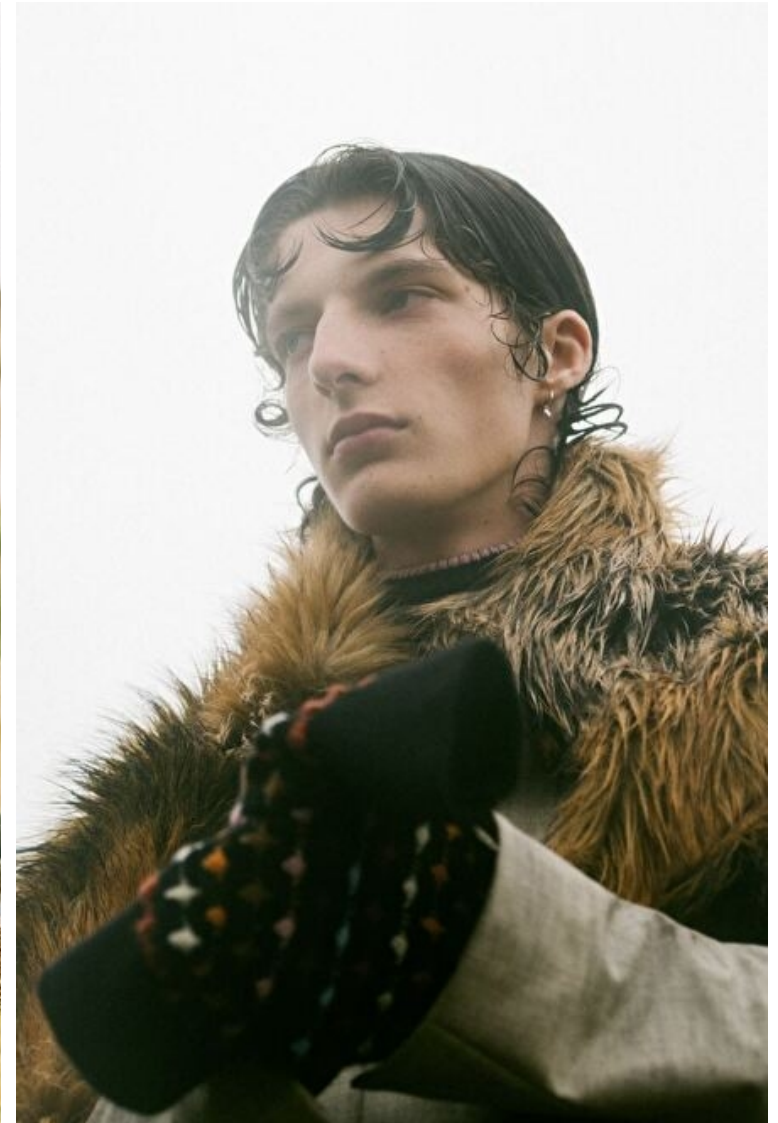

Select

MODEL MANAGEMENT

182 Rue de Rivoli, Paris, 75001, Ile-de-France, France

Phone: +33 (0) 1 40 20 15 15 Email: info.paris@selectmodel.com Website: <https://selectmodel.com/>

HUGO GILLAIN

Height 189cm / 6' 2.5"

Chest 93cm / 36.5"

Waist 75cm / 29.5"

Hips 93cm / 36.5"

Shoes EU/US/UK 44 / 11 / 9.5

Eyes Blue grey

Hair Brown

Suit size 46cm / 36"

Location Belgique