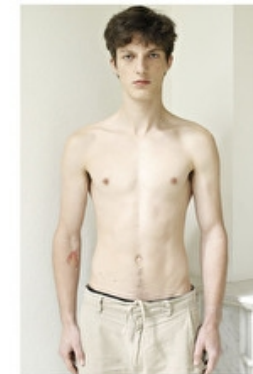

HUGO GILLAIN

Height 189cm / 6' 2.5"

Chest 93cm / 36.5"

Waist 75cm / 29.5"

Hips 93cm / 36.5"

Shoes EU/US/UK 44 / 11 / 9.5

Eyes Blue grey

Hair Brown

Suit size 46cm / 36"

Location Belgique

Select

MODEL MANAGEMENT

HUGO GILLAIN

HEIGHT 189CM BUST 93CM WAIST 75CM HIPS 93CM EYES BLUE HAIR BROWN

182 RUE DE RIVOLI 75001, PARIS
TEL : +33 (0)1 40 20 15 15