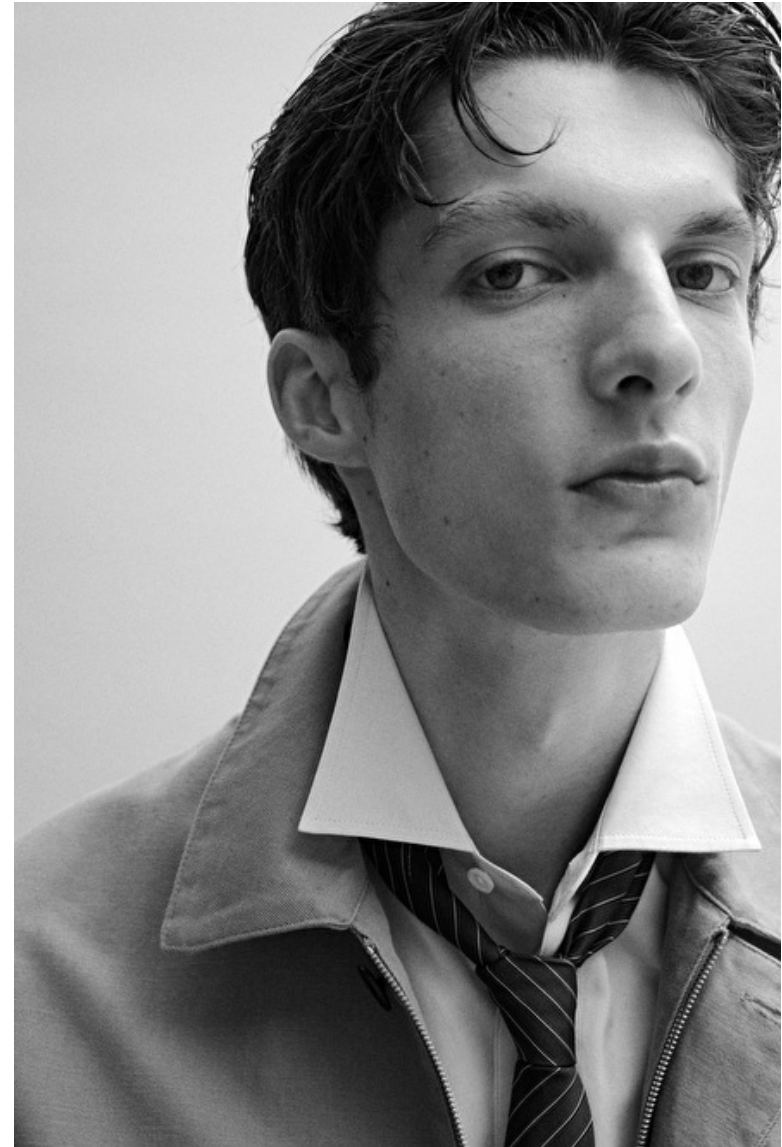

HUGO GILLAIN

Height 189cm / 6' 2.5"

Chest 93cm / 36.5"

Waist 75cm / 29.5"

Hips 93cm / 36.5"

Shoes EU/US/UK 44 / 11 / 9.5

Eyes Blue grey

Hair Brown

Suit size 46cm / 36"

Location Belgique