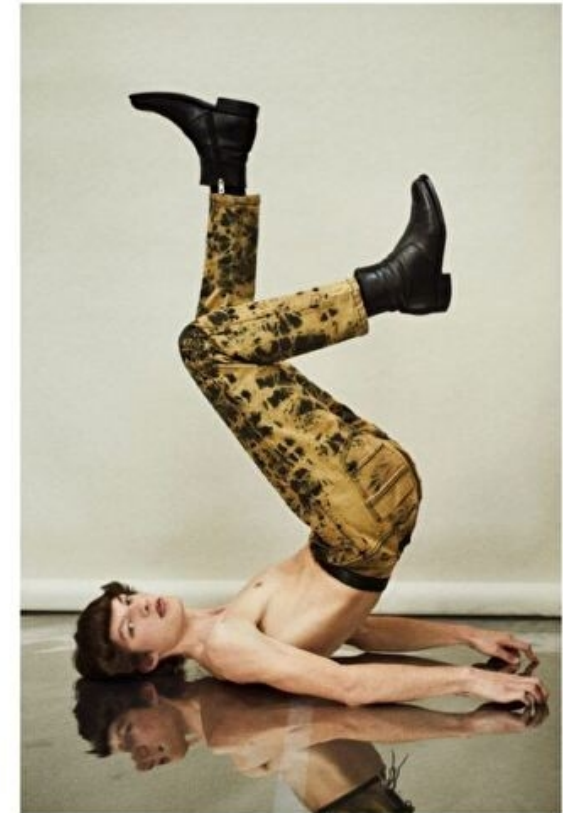

Select

MODEL MANAGEMENT

182 Rue de Rivoli, Paris, 75001, Ile-de-France, France

Phone: +33 (0) 1 40 20 15 15 Email: info.paris@selectmodel.com Website: <https://selectmodel.com/>

HUGO GILLAIN

Height 189cm / 6' 2.5"

Chest 93cm / 36.5"

Waist 75cm / 29.5"

Hips 93cm / 36.5"

Shoes EU/US/UK 44 / 11 / 9.5

Eyes Blue grey

Hair Brown

Suit size 46cm / 36"

Location Belgique