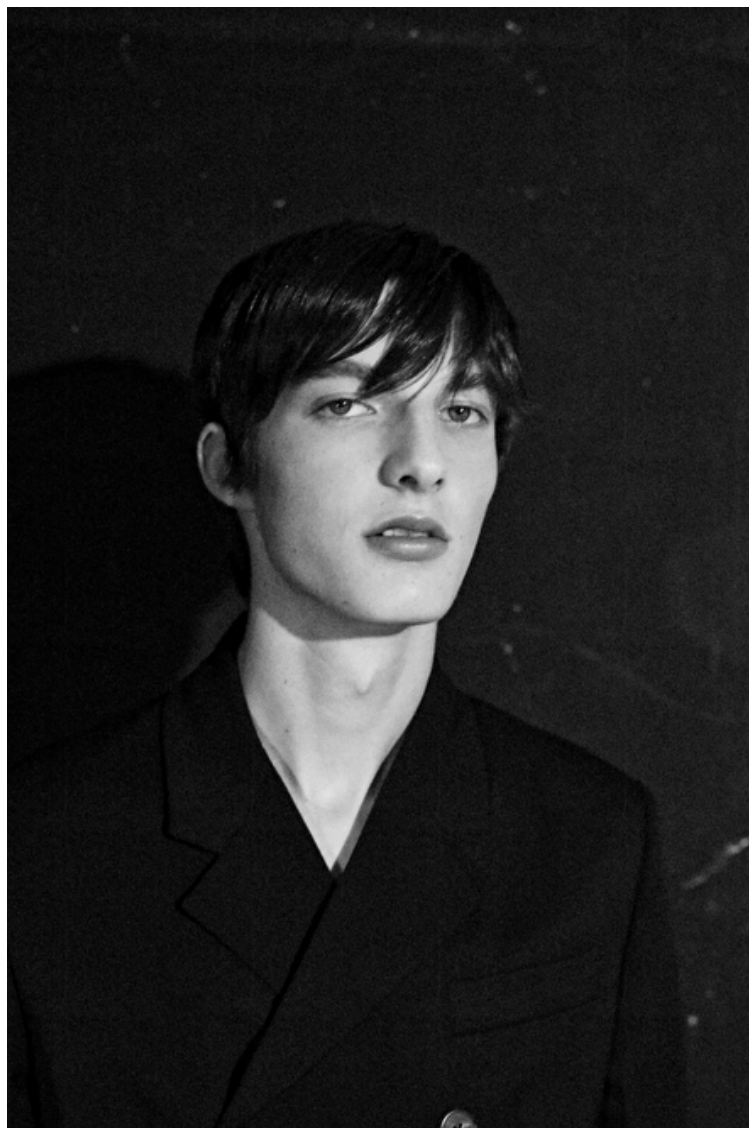

Select

MODEL MANAGEMENT

182 Rue de Rivoli, Paris, 75001, Ile-de-France, France

Phone: +33 (0) 1 40 20 15 15 Email: info.paris@selectmodel.com Website: <https://selectmodel.com/>

HUGO GILLAIN

Height 189cm / 6' 2.5"

Chest 93cm / 36.5"

Waist 75cm / 29.5"

Hips 93cm / 36.5"

Shoes EU/US/UK 44 / 11 / 9.5

Eyes Blue grey

Hair Brown

Suit size 46cm / 36"

Location Belgique