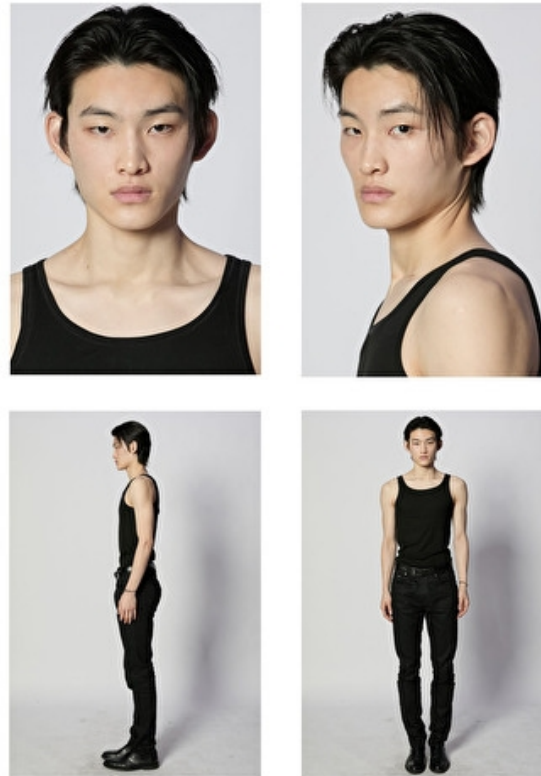

### Select

MODEL MANAGEMENT

Height 189cm / 6' 2.5"

Chest 86cm / 34"

Waist 68cm / 27"

Hips 86cm / 34"

Shoes EU/US/UK 44 / 11 / 9.5

Eyes Brown

Hair Black

Suit size 48cm / 38"

Location Seoul