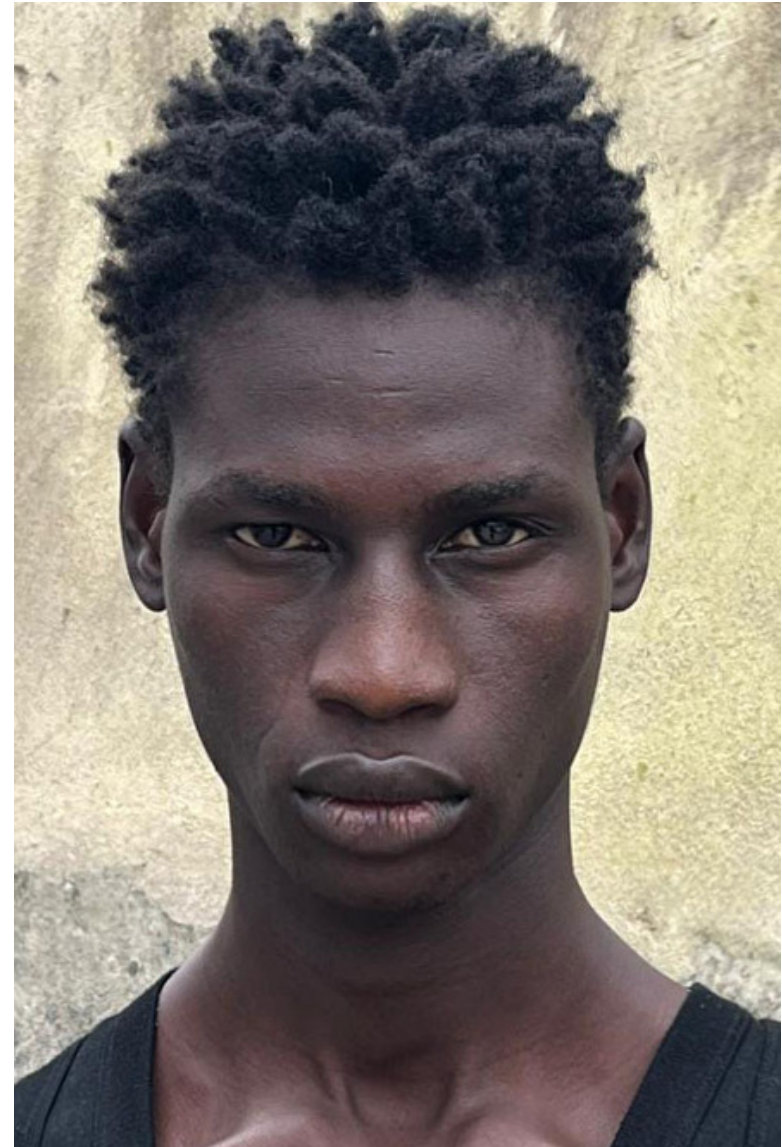

IBRAHIM YARAKAWA

Height 188cm / 6' 2.0"

Chest 80cm / 31.5"

Waist 66cm / 26"

Hips 83cm / 32.5"

Shoes EU/US/UK 41 / 8.5 / 7.5

Eyes Brown

Hair Black

Suit size 46cm / 36"

Select

MODEL MANAGEMENT

182 Rue de Rivoli, Paris, 75001, Île-de-France, France

Phone: +33 (0) 1 40 20 15 15 Email: info.paris@selectmodel.com Website: <https://selectmodel.com/>

IBRAHIM YARAKAWA

Height 188cm / 6' 2.0"

Chest 80cm / 31.5"

Waist 66cm / 26"

Hips 83cm / 32.5"

Shoes EU/US/UK 41 / 8.5 / 7.5

Eyes Brown

Hair Black

Suit size 46cm / 36"