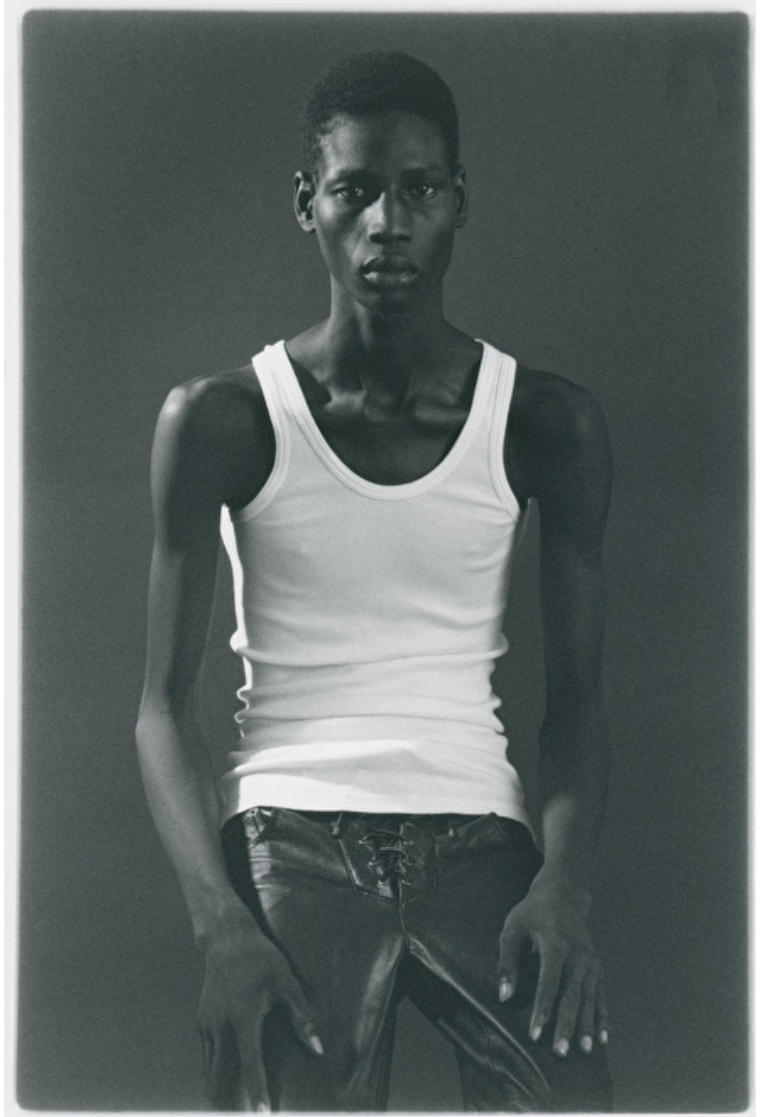

IBRAHIM YARAKAWA

Height 188cm / 6' 2.0"

Chest 80cm / 31.5"

Waist 66cm / 26"

Hips 83cm / 32.5"

Shoes EU/US/UK 41 / 8.5 / 7.5

Eyes Brown

Hair Black

Height 188cm / 6' 2.0"

Chest 80cm / 31.5"

Waist 66cm / 26"

Hips 83cm / 32.5"

Shoes EU/US/UK 41 / 8.5 / 7.5

Eyes Brown

Hair Black

Suit size 46cm / 36"