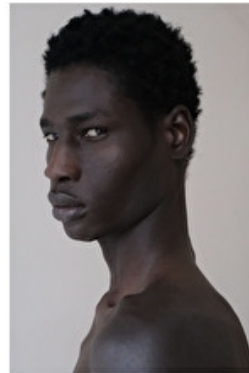

IBRAHIM YARAKAWA

Height 189cm / 6' 2.5"

Chest 83cm / 32.5"

Waist 62cm / 24.5"

Hips 83cm / 32.5"

Shoes EU/US/UK 41 / 8.5 / 7.5

Eyes Brown

Hair Black

Suit size 46cm / 36"

Location Ermont, 95120

Select

MODEL MANAGEMENT

IBRAHIM YARAKAWA

HEIGHT 189CM BUST 83CM WAIST 62CM HIPS 83CM EYES BROWN HAIR BLACK

182 RUE DE RIVOLI 75001, PARIS
TEL : +33 (0) 1 40 20 15 15