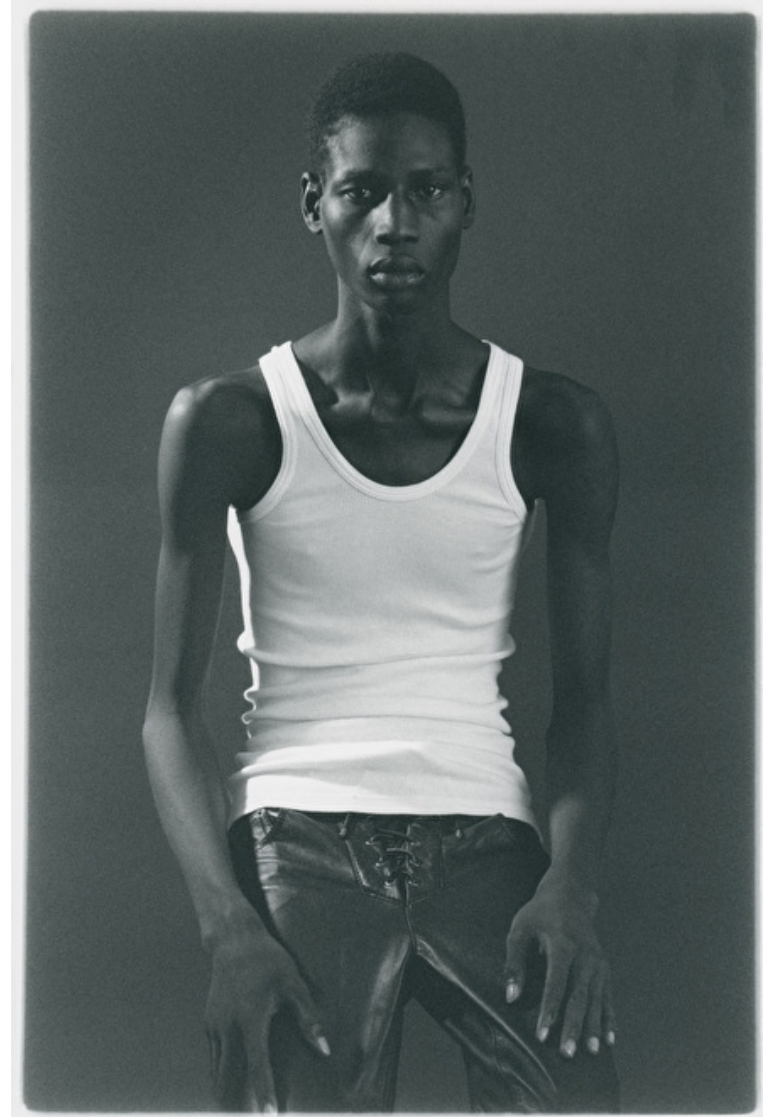

Select

MODEL MANAGEMENT

182 Rue de Rivoli, Paris, 75001, Ile-de-France, France

Phone: +33 (0) 1 40 20 15 15 Email: info.paris@selectmodel.com Website: <https://selectmodel.com/>

IBRAHIM YARAKAWA

Height 189cm / 6' 2.5"

Chest 83cm / 32.5"

Waist 62cm / 24.5"

Hips 83cm / 32.5"

Shoes EU/US/UK 41 / 8.5 / 7.5

Eyes Brown

Hair Black

Suit size 46cm / 36"

Location Ermont, 95120