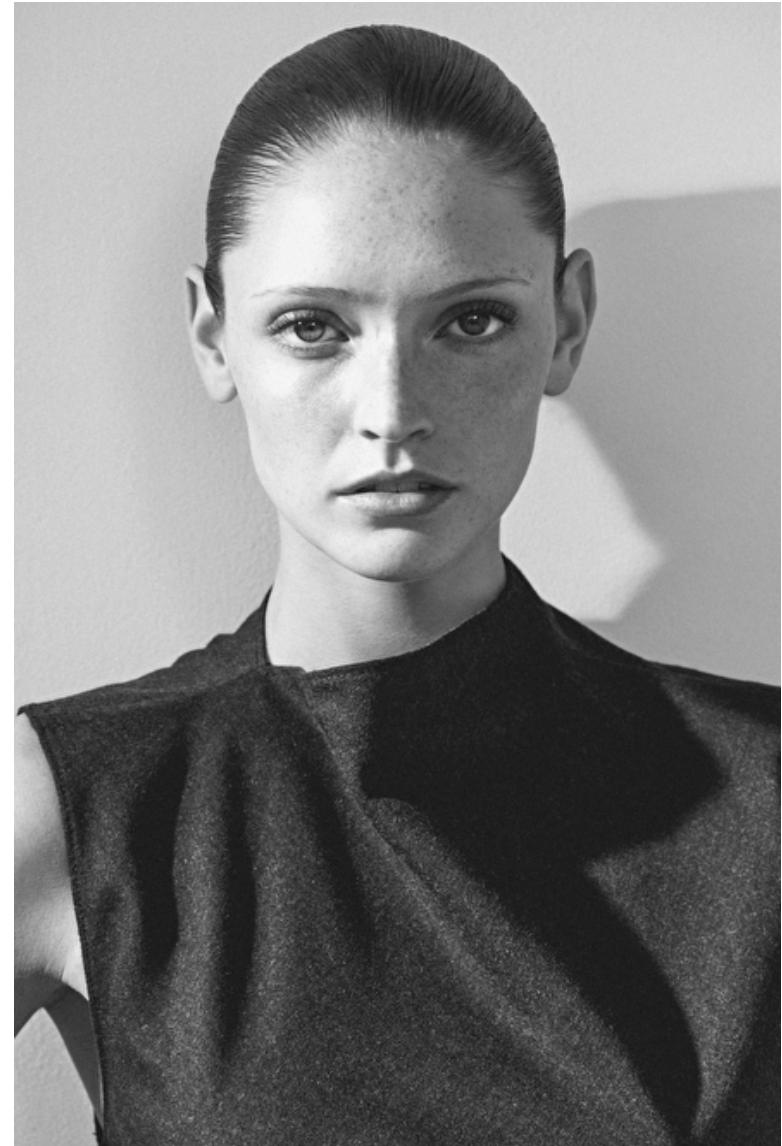

INDIA RAWSTHORN

Height 176cm / 5' 9.5"

Bust 78cm / 30.5"

Cup C

Hips 89cm / 35"

Waist 61cm / 24"

Shoes EU/US/UK 37.5 / 7 / 4

Size EU/US 36 / 6

Hair Blond

Hair length 1

Eyes Blue green

INDIA RAWSTHORN

Height 176cm / 5' 9.5"

Bust 78cm / 30.5"

Cup C

Hips 89cm / 35"