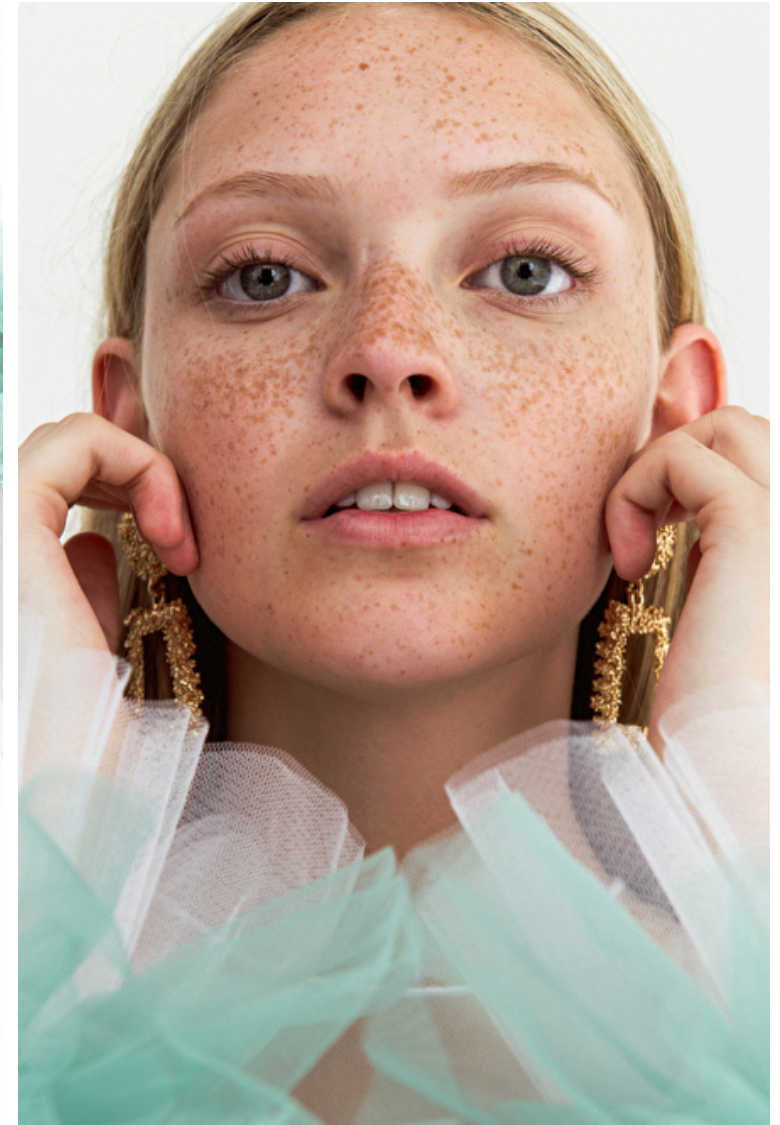

INDIA RAWSTHORN

Height 176cm / 5' 9.5"

Bust 78cm / 30.5"

Cup C

Hips 89cm / 35"

Waist 61cm / 24"

Shoes EU/US/UK 37.5 / 7 / 4

Size EU/US 36 / 6

Hair Blond

Hair length 1

Eyes Blue green