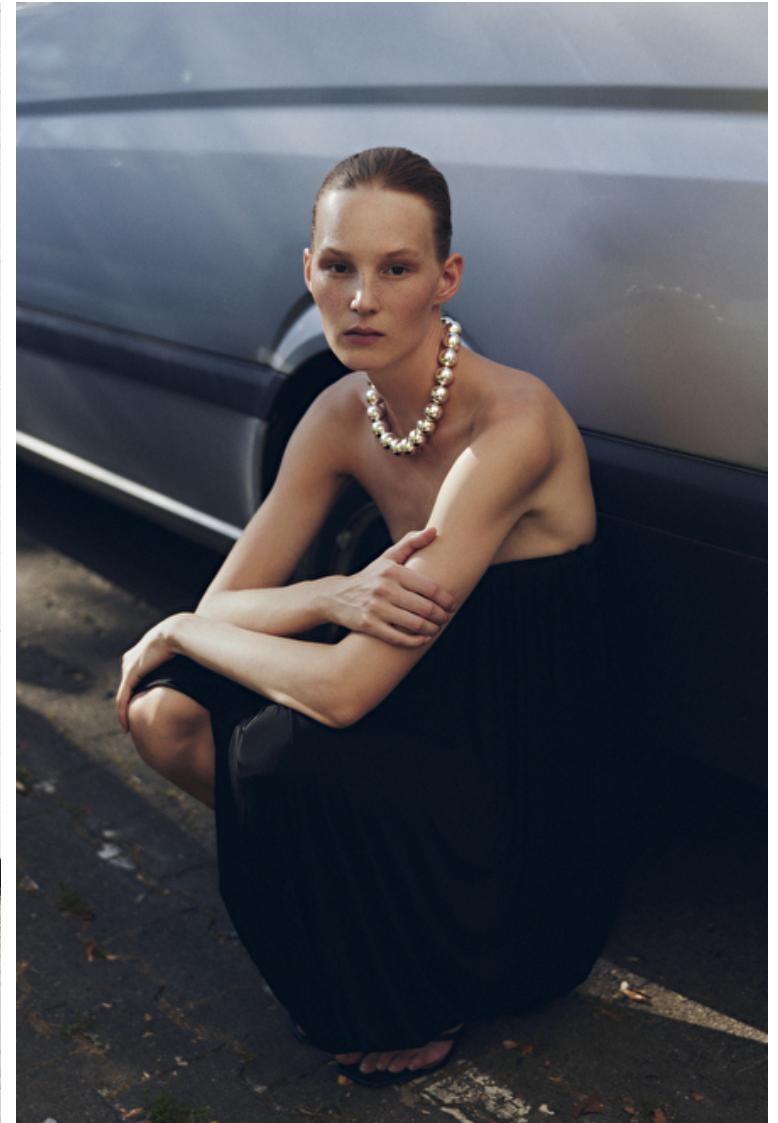

Bust 80cm / 31.5"

Waist 60cm / 23.5"

Hips 88cm / 34.5"

Shoes EU/US/UK 40 / 9 / 7

Eyes Brown

Hair Red

Select

MODEL MANAGEMENT