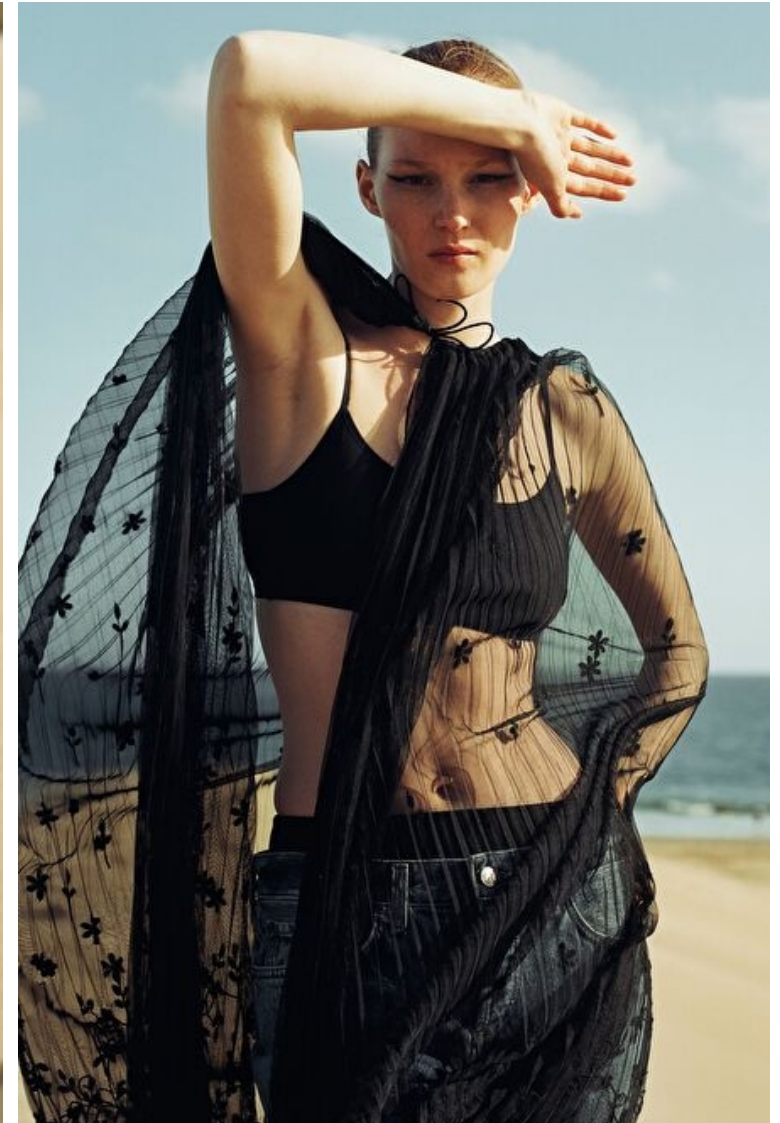

Waist 60cm / 23.5"

Hips 88cm / 34.5"

Shoes EU/US/UK 40 / 9 / 7

Eyes Brown

Hair Red

Select

MODEL MANAGEMENT

182 Rue de Rivoli, Paris, 75001, Ile-de-France, France