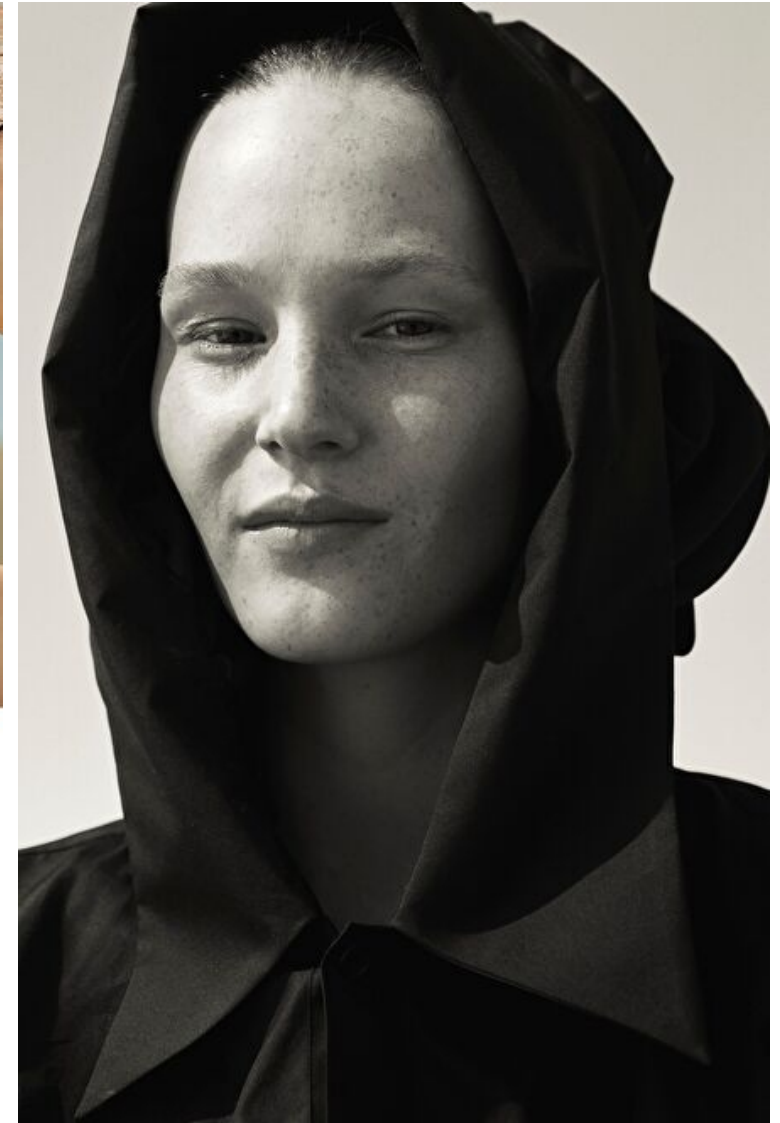

Waist 60cm / 23.5"

Hips 88cm / 34.5"

Shoes EU/US/UK 40 / 9 / 7

Eyes Brown

Hair Red

Select

MODEL MANAGEMENT

182 Rue de Rivoli, Paris, 75001, Ile-de-France, France