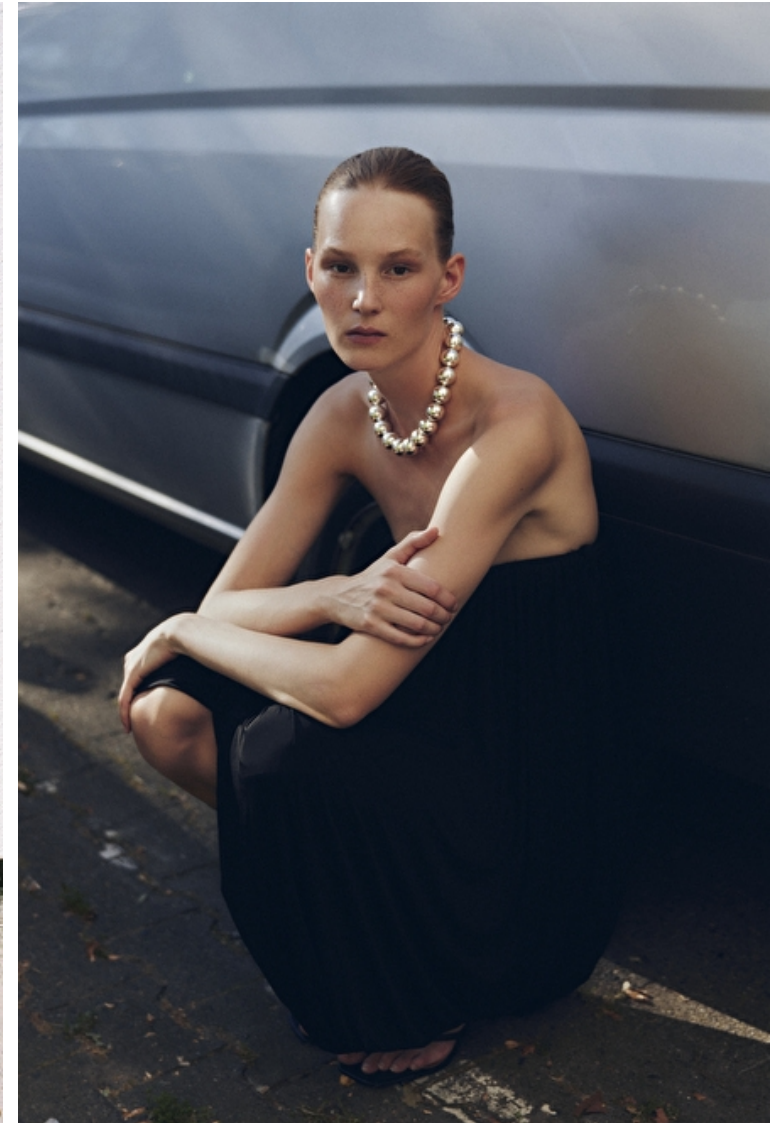

Select

MODEL MANAGEMENT

182 Rue de Rivoli, Paris, 75001, Ile-de-France, France

Phone: +33 (0) 1 40 20 15 15 Email: info.paris@selectmodel.com Website: <https://selectmodel.com/>

Isabel Monsees

Height 179cm / 5' 10.5"

Bust 80cm / 31.5"

Waist 60cm / 23.5"

Hips 88cm / 34.5"

Shoes EU/US/UK 40 / 9 / 7

Eyes Brown

Hair Red