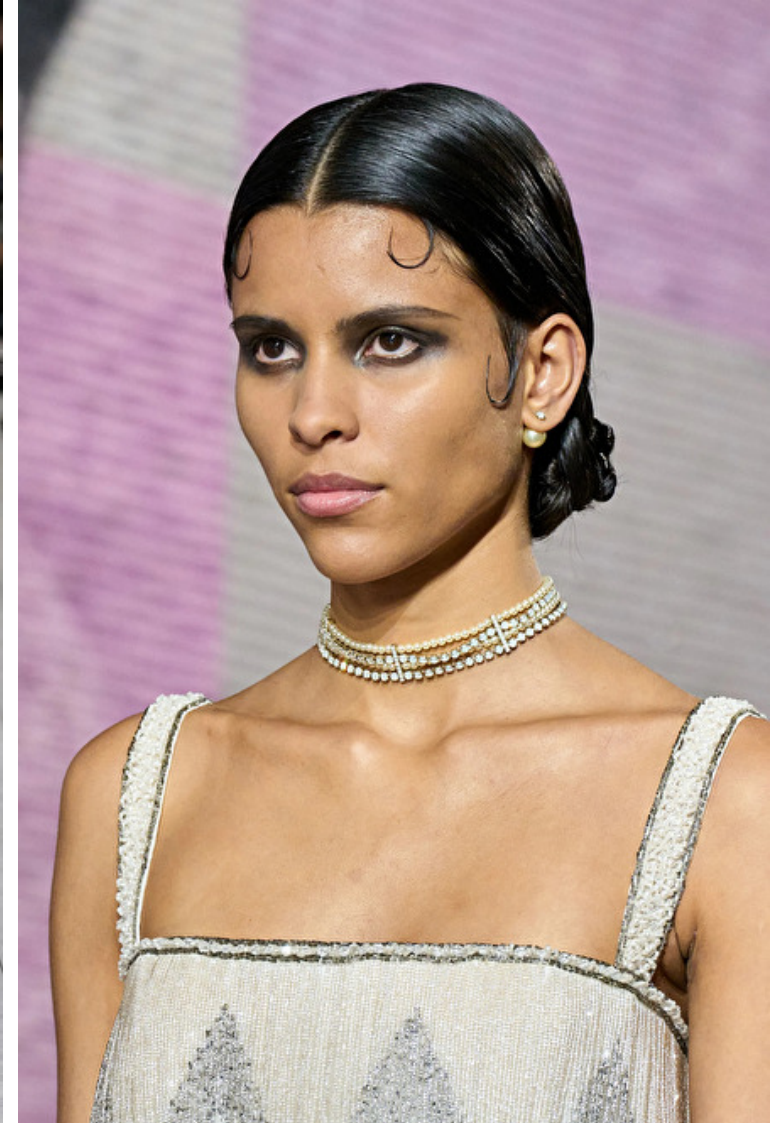

Isabela Correia

Height 179cm / 5' 10.5"

Bust 79cm / 31"

Waist 61cm / 24"

Hips 89cm / 35"

Shoes EU/US/UK 39 / 8 / 6

Eyes Brown

Hair Black