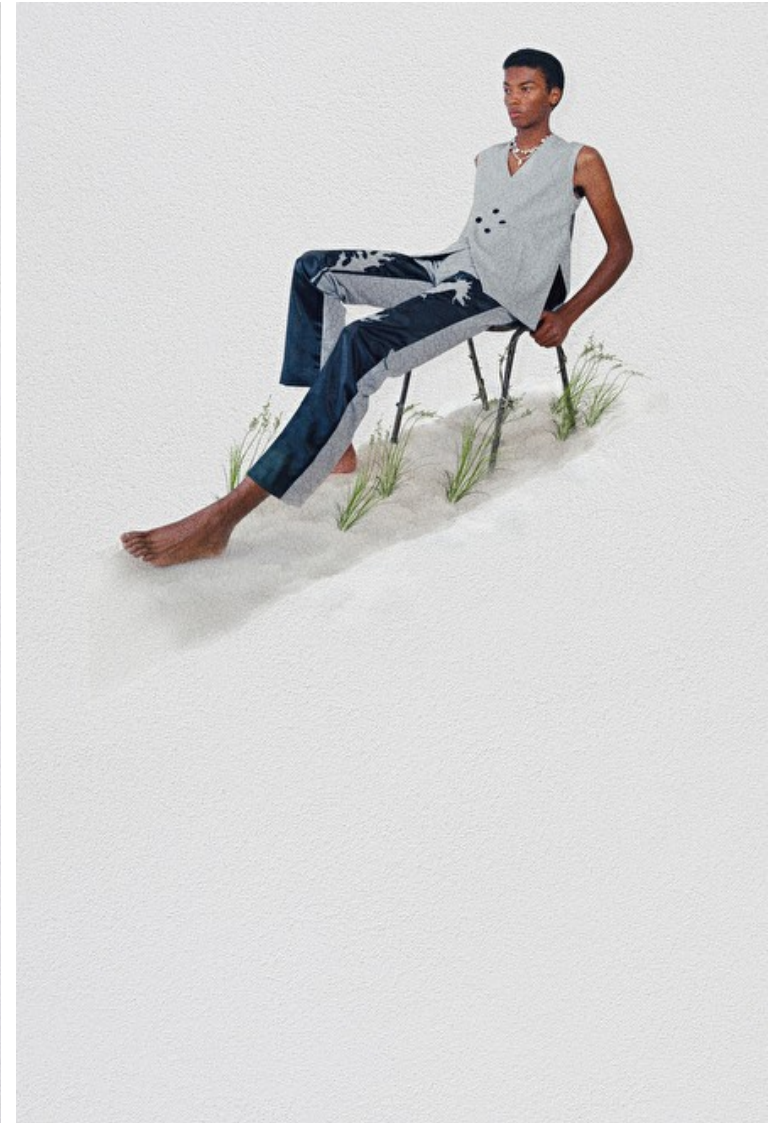

Select

MODEL MANAGEMENT

182 Rue de Rivoli, Paris, 75001, Ile-de-France, France

Phone: +33 (0) 1 40 20 15 15 Email: info.paris@selectmodel.com Website: <https://selectmodel.com/>

ISMAEL MBAYE

Height 189cm / 6' 2.5"

Chest 85cm / 33.5"

Waist 74cm / 29"

Hips 92cm / 36"

Shoes EU/US/UK 46 / 12.5 / 11

Eyes Black

Hair Black

Suit size 46cm / 36"