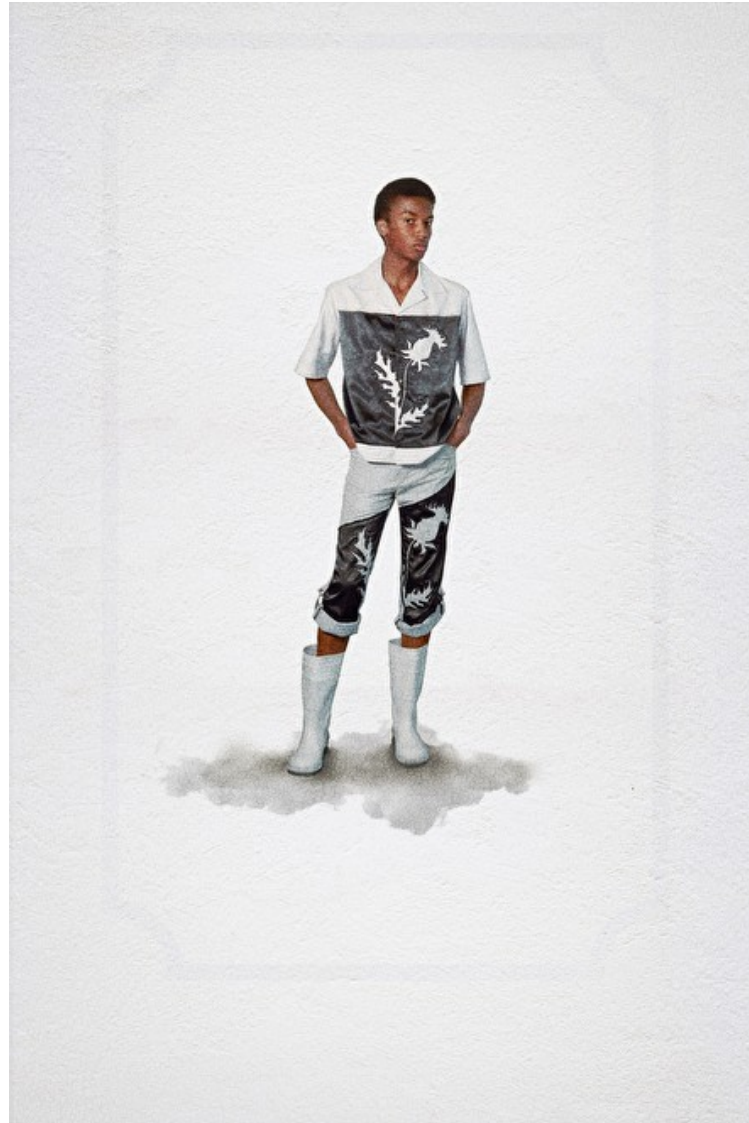

Select

MODEL MANAGEMENT

182 Rue de Rivoli, Paris, 75001, Ile-de-France, France

Phone: +33 (0) 1 40 20 15 15 Email: info.paris@selectmodel.com Website: <https://selectmodel.com/>

ISMAEL MBAYE

Height 189cm / 6' 2.5"

Chest 85cm / 33.5"

Waist 74cm / 29"

Hips 92cm / 36"

Shoes EU/US/UK 46 / 12.5 / 11

Eyes Black

Hair Black

Suit size 46cm / 36"