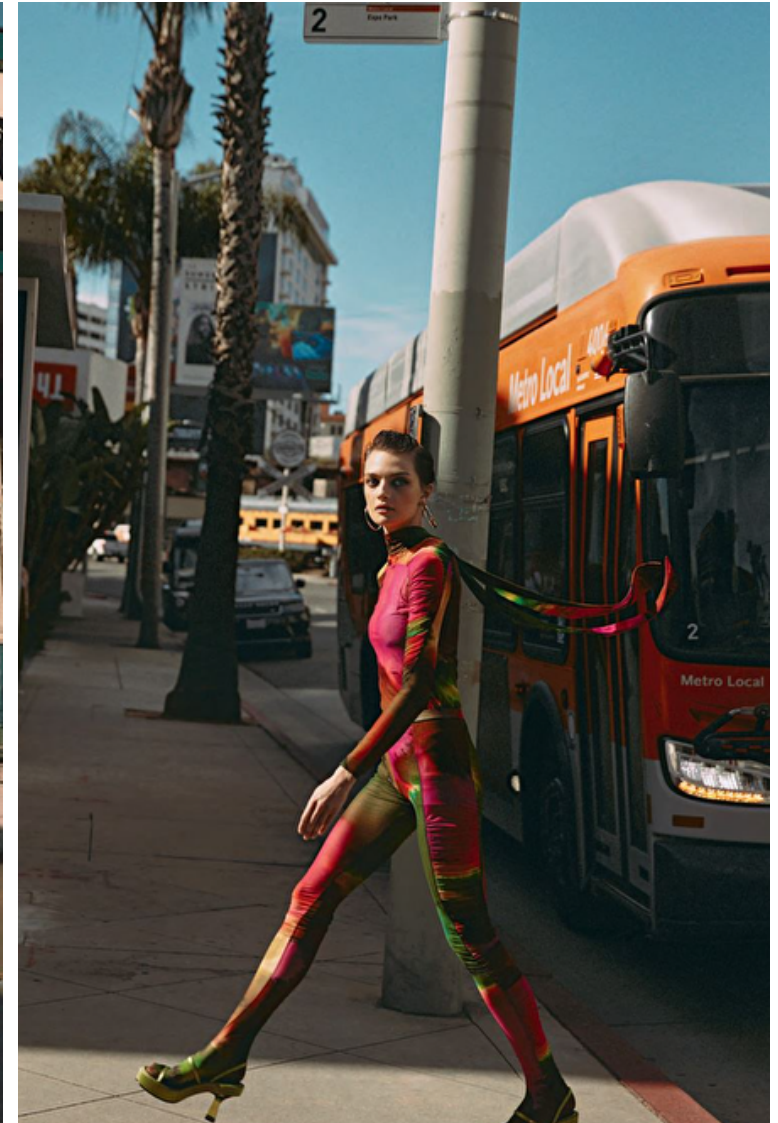

Bust 79cm / 31"

Waist 59cm / 23"

Hips 89cm / 35"

Shoes EU/US/UK 41 / 9.5 / 8

Eyes Blue

Hair Brown

Select

MODEL MANAGEMENT