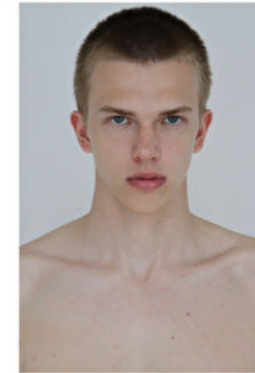

Select

MODEL MANAGEMENT

IVAN MAKSIMOV

HEIGHT 191CM BUST 91CM WAIST 78CM HIPS 93CM EYES BLUE HAIR BLOND

182 RUE DE RIVOLI, 75001, PARIS
TEL: + 33 (0) 1 40 20 15 15