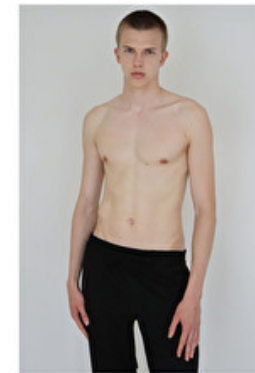

Chest 91cm / 36"

Waist 78cm / 30.5"

Hips 93cm / 36.5"

Shoes EU/US/UK 45 / 12 / 10.5

Eyes Blue

Hair Blond

Suit size 48cm / 38"

Select

MODEL MANAGEMENT

IVAN MAKSIMOV

HEIGHT 191CM BUST 91CM WAIST 78CM HIPS 93CM EYES BLUE HAIR BLOND

182 RUE DE RIVOLI, 75001, PARIS
TEL: + 33 (0) 1 40 20 15 15