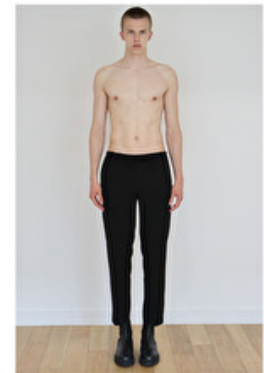

Chest 91cm / 36"

Waist 78cm / 30.5"

Hips 93cm / 36.5"

Shoes EU/US/UK 45 / 12 / 10.5

Eyes Blue

Hair Blond

Suit size 48cm / 38"

Select

MODEL MANAGEMENT

IVAN MAKSIMOV

HEIGHT 191CM BUST 91CM WAIST 78CM HIPS 93CM EYES BLUE HAIR BLOND

182 RUE DE RIVOLI, 75001, PARIS
TEL: + 33 (0) 1 40 20 15 15