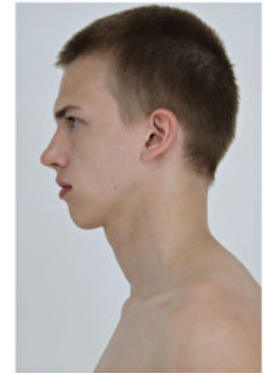

Chest 91cm / 36"

Waist 78cm / 30.5"

Hips 93cm / 36.5"

Shoes EU/US/UK 45 / 12 / 10.5

Eyes Blue

Hair Blond

Suit size 48cm / 38"

Select

MODEL MANAGEMENT

IVAN MAKSIMOV

HEIGHT 191CM BUST 91CM WAIST 78CM HIPS 93CM EYES BLUE HAIR BLOND

182 RUE DE RIVOLI, 75001, PARIS
TEL: + 33 (0) 1 40 20 15 15