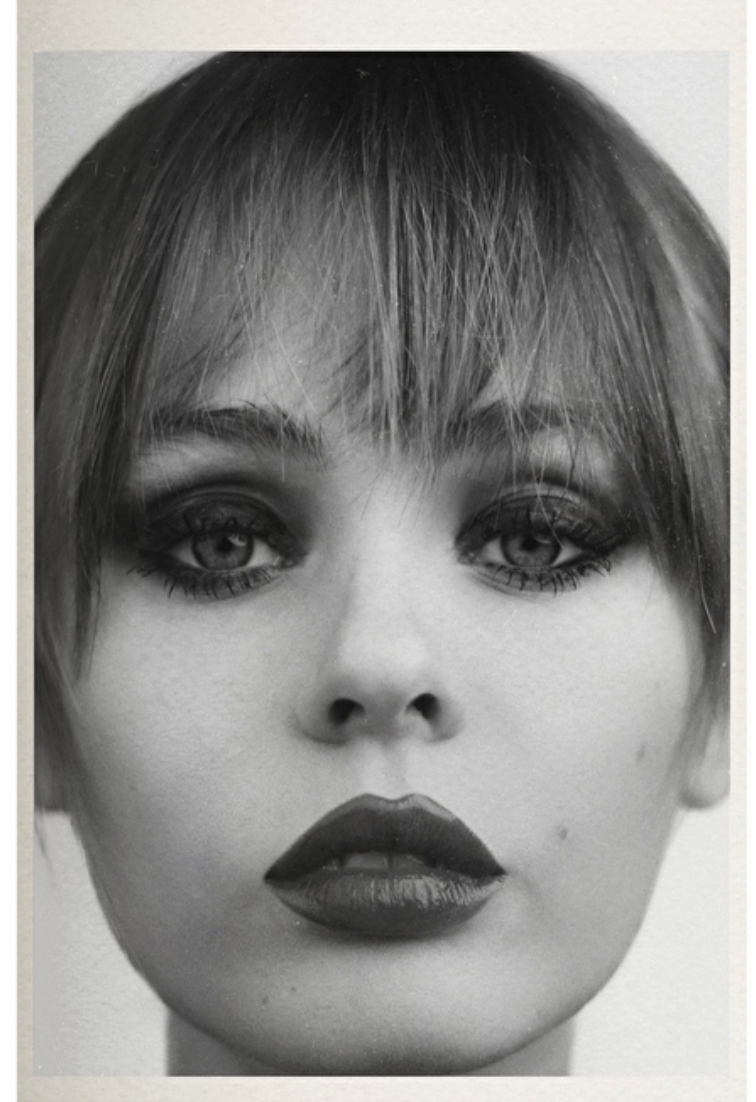

IZZY HAWKEN

Height 176cm / 5' 9.5"

Size EU/US 34 / 4

Bust 71cm / 28"

Waist 59cm / 23"

Hips 88cm / 34.5"

Shoes EU/US/UK 40 / 9 / 7

Eyes Blue

Hair Blond

Hair length 8