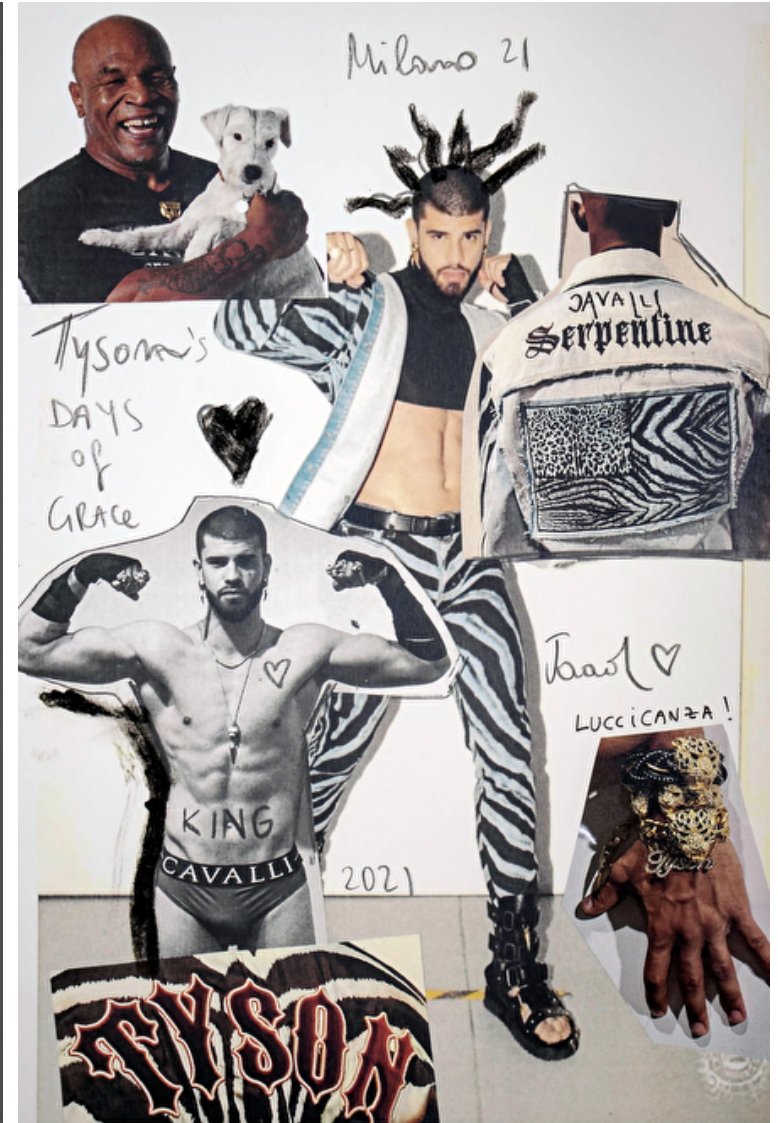

Chest 99cm / 39"

Waist 80cm / 31.5"

Hips 99cm / 39"

Shoes EU/US/UK 44.5 / 11.5 / 10

Eyes Brown

Hair Brown

Suit size 50cm / 40"

Select