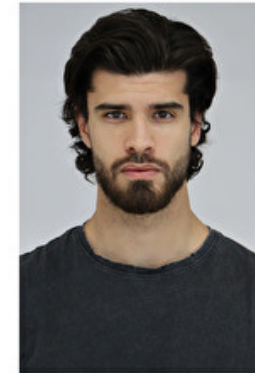

Chest 99cm / 39"

Waist 80cm / 31.5"

Hips 99cm / 39"

Shoes EU/US/UK 44.5 / 11.5 /
10

Eyes Brown

Hair Brown

Suit size 50cm / 40"

Select

MODEL MANAGEMENT

JAAD BELGAID

HEIGHT 190CM BUST 99CM WAIST 80CM HIPS 99CM EYES BROWN HAIR BROWN

182 RUE DE RIVOLI, 75001, PARIS
TEL: + 33 (0) 1 40 20 15 15