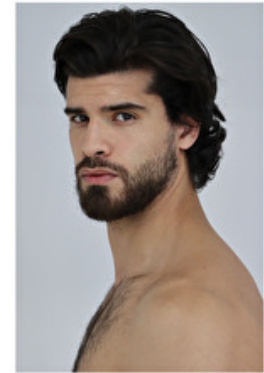

Chest 99cm / 39"

Waist 80cm / 31.5"

Hips 99cm / 39"

Shoes EU/US/UK 44.5 / 11.5 /
10

Eyes Brown

Hair Brown

Suit size 50cm / 40"

Select

MODEL MANAGEMENT

JAAD BELGAID

HEIGHT 190CM BUST 99CM WAIST 80CM HIPS 99CM EYES BROWN HAIR BROWN

182 RUE DE RIVOLI, 75001, PARIS
TEL: + 33 (0) 1 40 20 15 15