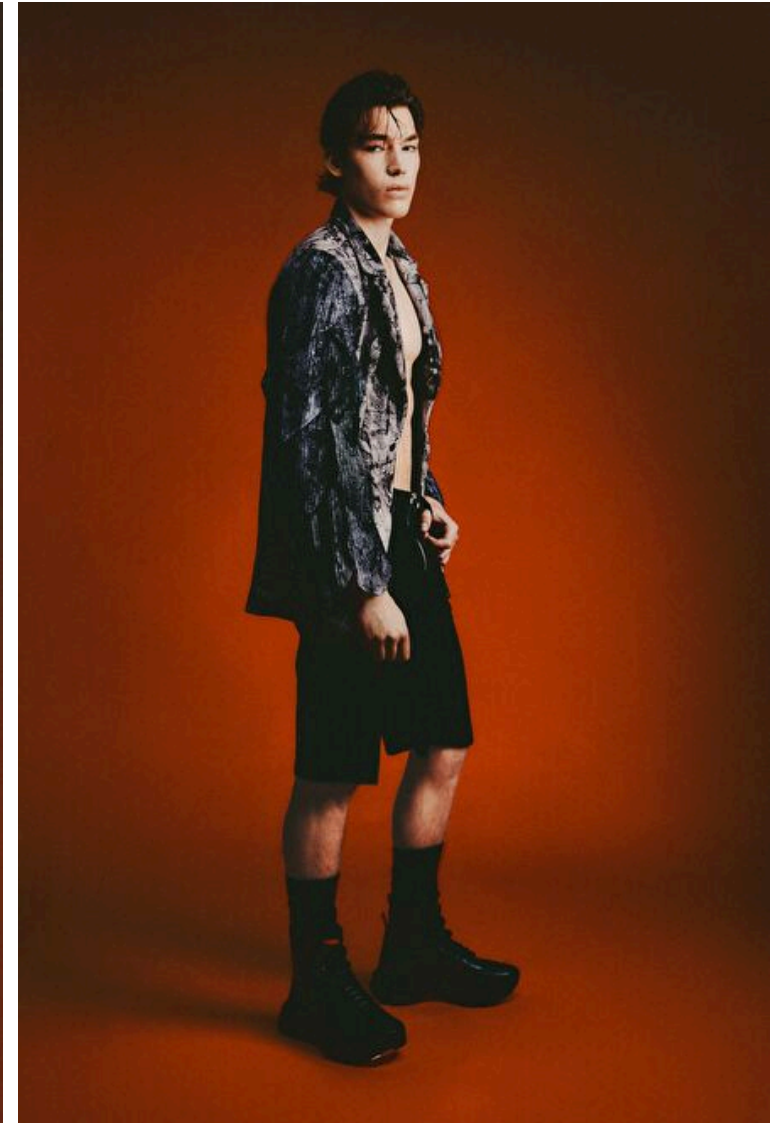

Hips 90cm / 35.5"

Shoes EU/US/UK 45.5 / 12.5 /
10.5

Eyes Blue

Hair Light brown

Sleeve 59cm / 23"

Suit size 48cm / 38"

JADEN OSTROWSKI

Height 190cm / 6' 3.0"