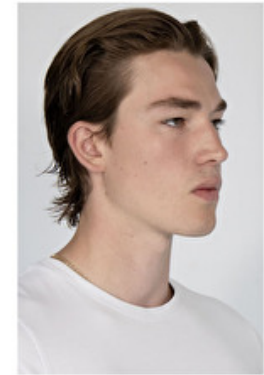

JADEN OSTROWSKI

Height 190cm / 6' 3.0"

Chest 98cm / 38.5"

Waist 78cm / 30.5"

Hips 90cm / 35.5"

Shoes EU/US/UK 45.5 / 12.5 /
10.5

Eyes Blue

Hair Light brown

Sleeve 59cm / 23"

Suit size 48cm / 38"

Select

MODEL MANAGEMENT

JADEN OSTROWSKI

HEIGHT 189CM BUST 96CM WAIST 80CM HIPS 97CM EYES BLUE HAIR BROWN

182 RUE DE RIVOLI, 75001, PARIS
TEL: + 33 (0) 1 40 20 15 15