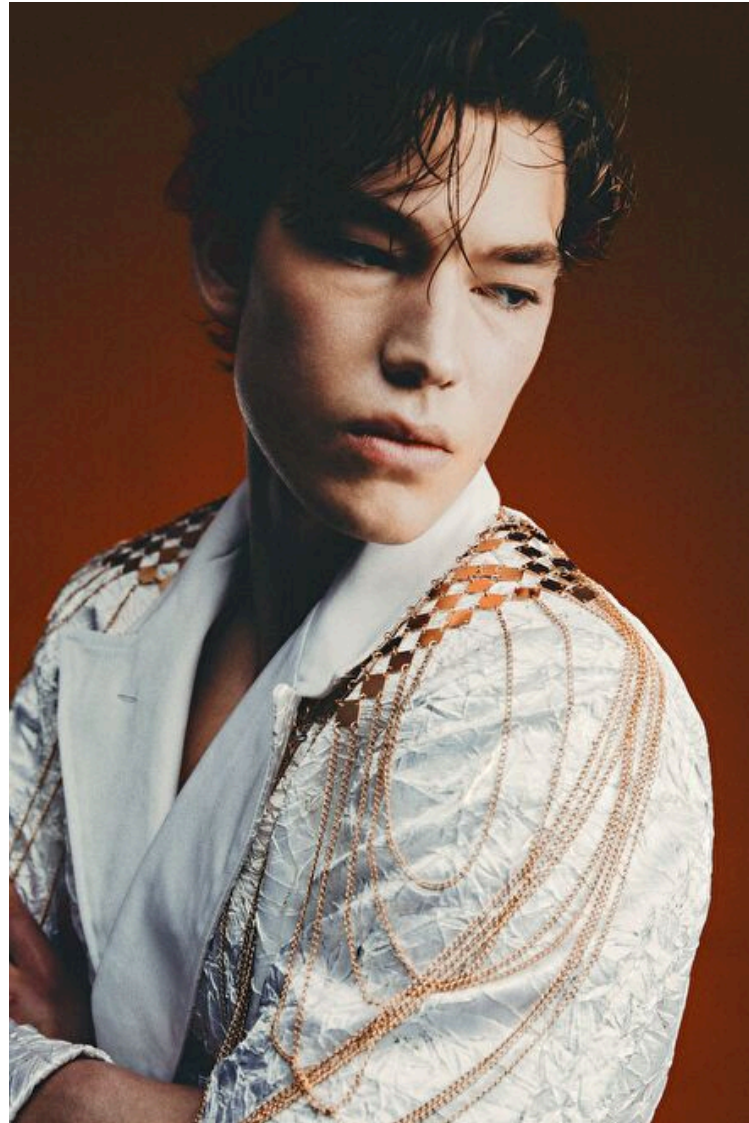

Hips 90cm / 35.5"

Shoes EU/US/UK 45.5 / 12.5 /
10.5

Eyes Blue

Hair Light brown

Sleeve 59cm / 23"

Suit size 48cm / 38"

JADEN OSTROWSKI

Height 190cm / 6' 3.0"