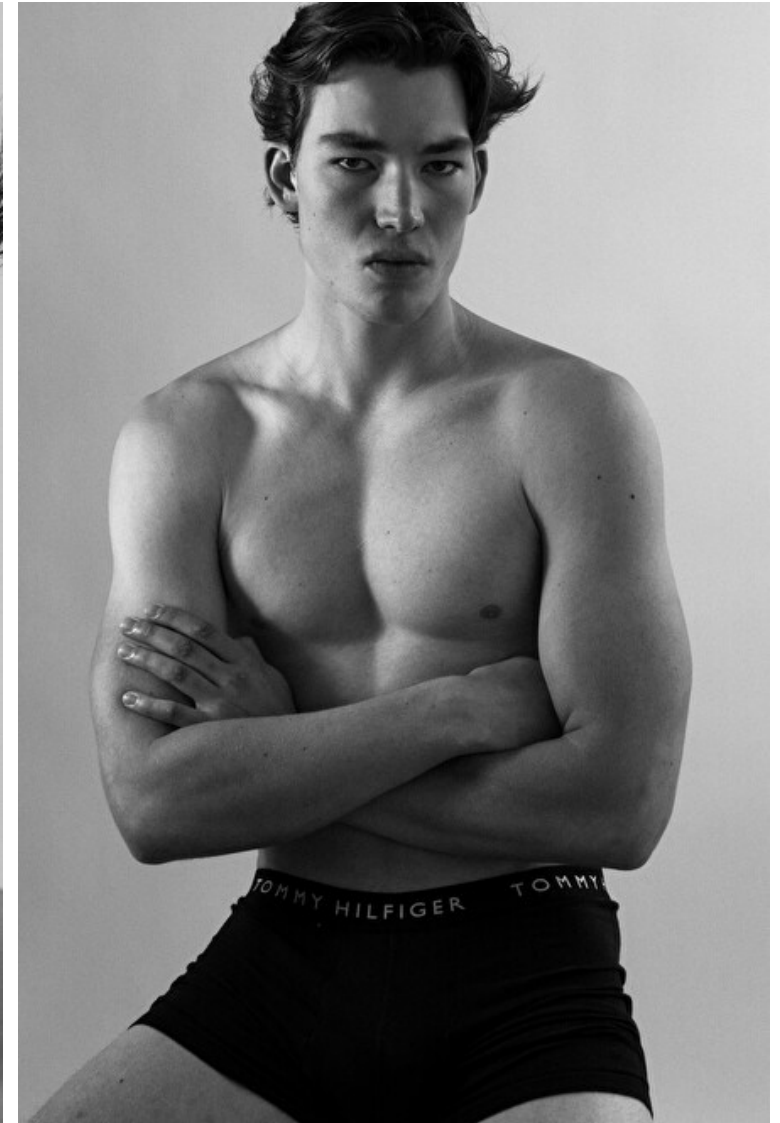

JADEN OSTROWSKI

Height 190cm / 6' 3.0"

Chest 98cm / 38.5"

Waist 78cm / 30.5"

Hips 90cm / 35.5"

Shoes EU/US/UK 45.5 / 12.5 /
10.5

Eyes Blue

Hair Light brown

Sleeve 59cm / 23"

Suit size 48cm / 38"