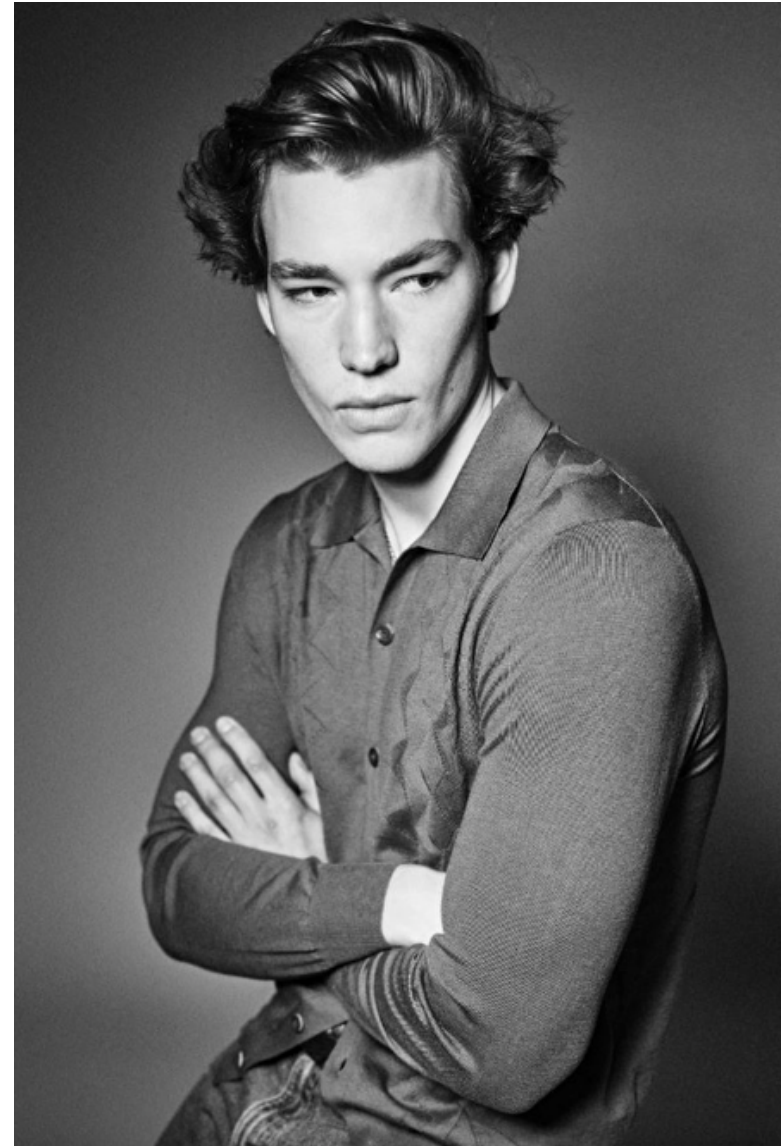

JADEN OSTROWSKI

Height 190cm / 6' 3.0"

Chest 98cm / 38.5"

Waist 78cm / 30.5"

Hips 90cm / 35.5"

Shoes EU/US/UK 45.5 / 12.5 / 10.5

Eyes Blue

Hair Light brown

Sleeve 59cm / 23"

Suit size 48cm / 38"