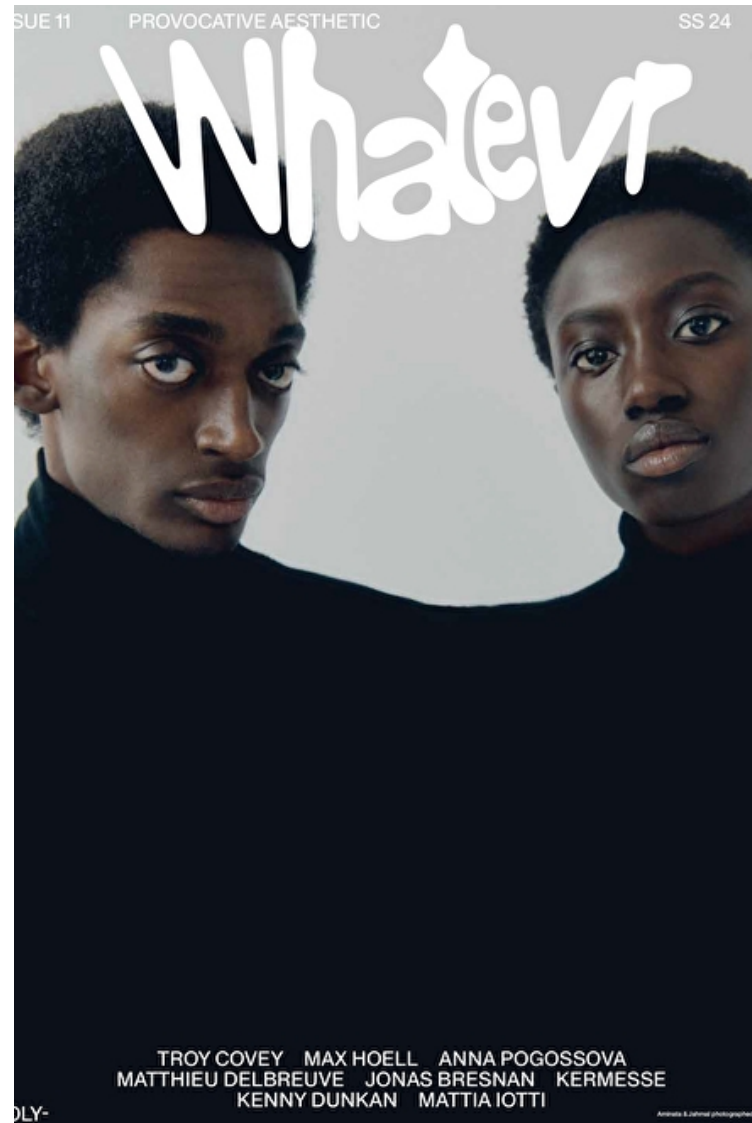

Select

MODEL MANAGEMENT

182 Rue de Rivoli, Paris, 75001, Ile-de-France, France

Phone: +33 (0) 1 40 20 15 15 Email: info.paris@selectmodel.com Website: <https://selectmodel.com/>

JAHMAL JOHN BAPTISTE

Height 190cm / 6' 3.0"

Chest 82cm / 32.5"

Waist 64cm / 25"

Hips 85cm / 33.5"

Shoes EU/US/UK 44 / 11 / 9.5

Hair Black

Eyes Black

Suit size 46cm / 36"