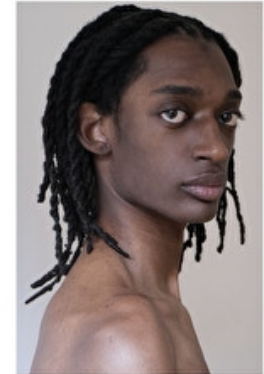

MODEL MANAGEMENT

182 Rue de Rivoli, Paris, 75001, Ile-de-France, France

Phone: +33 (0) 1 40 20 15 15 Email: info.paris@selectmodel.com Website: https://selectmodel.com/

JAHMAL JOHN BAPTISTE

Height 190cm / 6' 3.0"

Chest 82cm / 32.5"

Waist 64cm / 25"

Hips 85cm / 33.5"

Shoes EU/US/UK 44 / 11 / 9.5

Hair Black

Eyes Black

Suit size 46cm / 36"

Select

MODEL MANAGEMENT

JAHMAL JOHN BAPTISTE

HEIGHT 190CM BUST 82CM WAIST 64CM HIPS 85CM EYES BLACK HAIR BLACK

182 RUE DE RIVOLI 75001, PARIS
TEL : +33 (0)1 40 20 15 15