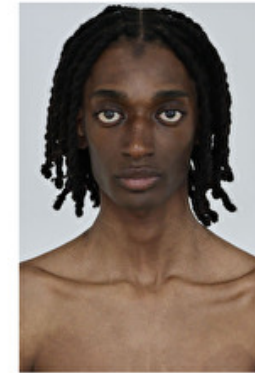

Select

MODEL MANAGEMENT

JAHMAL JOHN BAPTISTE

HEIGHT 188CM BUST 80CM WAIST 64CM HIPS 83CM EYES BLACK HAIR BLACK

182 RUE DE RIVOLI, 75001, PARIS
TEL: + 33 (0) 1 40 20 15 15