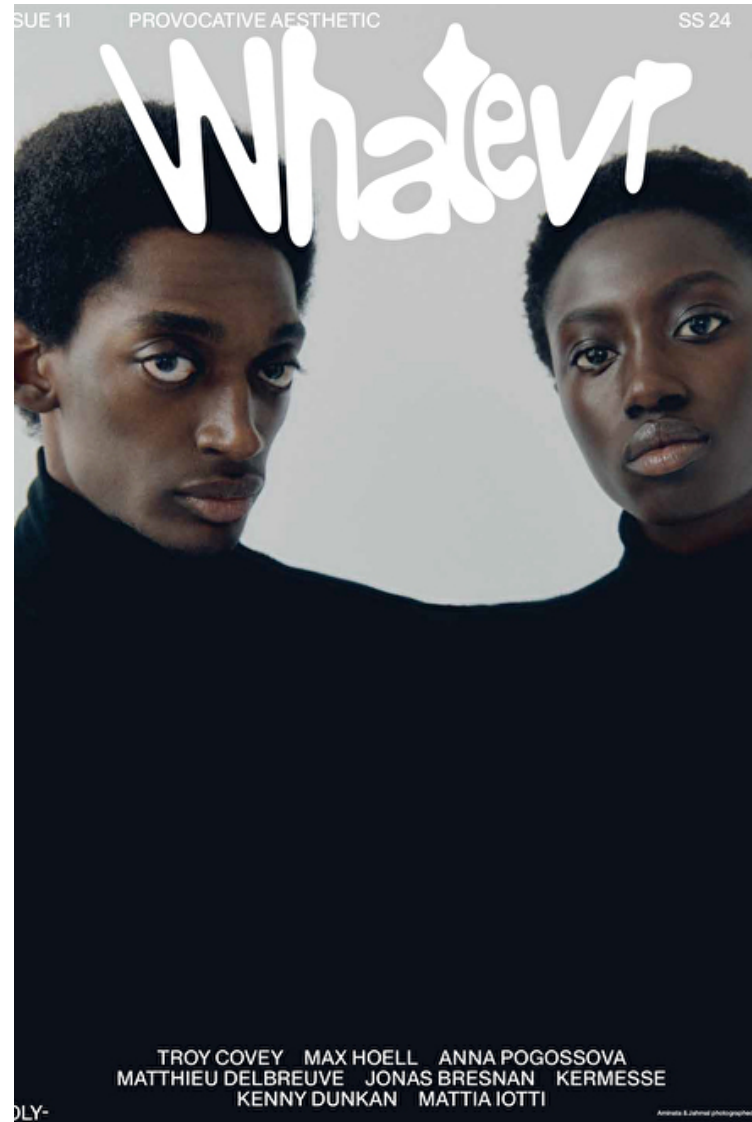

Select

MODEL MANAGEMENT

182 Rue de Rivoli, Paris, 75001, Île-de-France, France

Phone: +33 (0) 1 40 20 15 15 Email: info.paris@selectmodel.com Website: <https://selectmodel.com/>

JAHMAL JOHN BAPTISTE

Height 188cm / 6' 2.0"

Chest 82cm / 32.5"

Waist 64cm / 25"

Hips 85cm / 33.5"

Shoes EU/US/UK 44 / 11 / 9.5

Hair Black

Eyes Black

Suit size 46cm / 36"