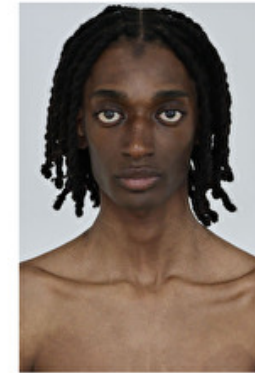

MODEL MANAGEMENT

182 Rue de Rivoli, Paris, 75001, Île-de-France, France

Phone: +33 (0) 1 40 20 15 15 Email: info.paris@selectmodel.com Website: <https://selectmodel.com/>

JAHMAL JOHN BAPTISTE

Height 188cm / 6' 2.0"

Chest 82cm / 32.5"

Waist 64cm / 25"

Hips 85cm / 33.5"

Shoes EU/US/UK 44 / 11 / 9.5

Hair Black

Eyes Black

Suit size 46cm / 36"

Select

MODEL MANAGEMENT

JAHMAL JOHN BAPTISTE

HEIGHT 188CM BUST 80CM WAIST 64CM HIPS 83CM EYES BLACK HAIR BLACK

182 RUE DE RIVOLI, 75001, PARIS
TEL: + 33 (0) 1 40 20 15 15