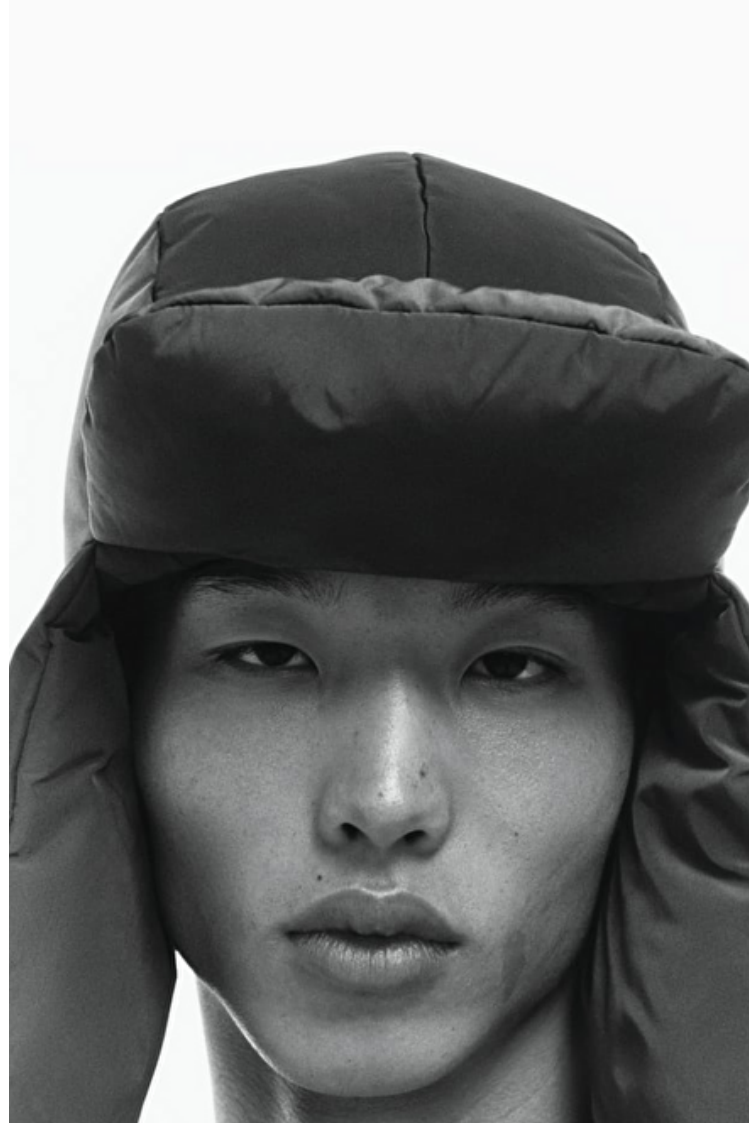

Select

MODEL MANAGEMENT

182 Rue de Rivoli, Paris, 75001, Ile-de-France, France

Phone: +33 (0) 1 40 20 15 15 Email: info.paris@selectmodel.com Website: <https://selectmodel.com/>

JUN

Height 185cm / 6' 1.0"

Chest 94cm / 37"

Waist 79cm / 31"

Hips 91cm / 36"

Shoes EU/US/UK 42.5 / 10 / 8.5

Eyes Brown

Hair Black

Inseam 76cm / 30"

Suit size 48cm / 38"

Suit cut Regular