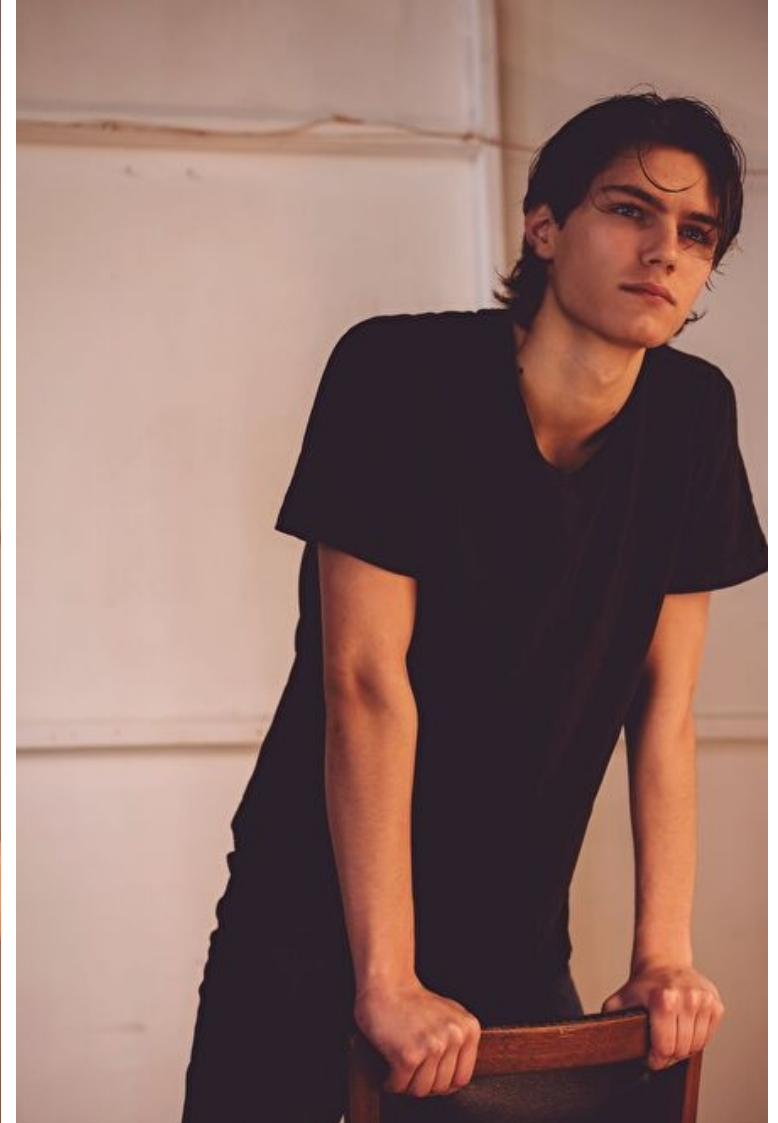

Select

MODEL MANAGEMENT

182 Rue de Rivoli, Paris, 75001, Ile-de-France, France

Phone: +33 (0) 1 40 20 15 15 Email: info.paris@selectmodel.com Website: <https://selectmodel.com/>

JAMES MOODY

Height 189cm / 6' 2.5"

Chest 94cm / 37"

Waist 79cm / 31"

Hips 95cm / 37.5"

Shoes EU/US/UK 45 / 12 / 10.5

Eyes Blue

Hair Dark blond

Suit size 48cm / 38"

Location Belfast