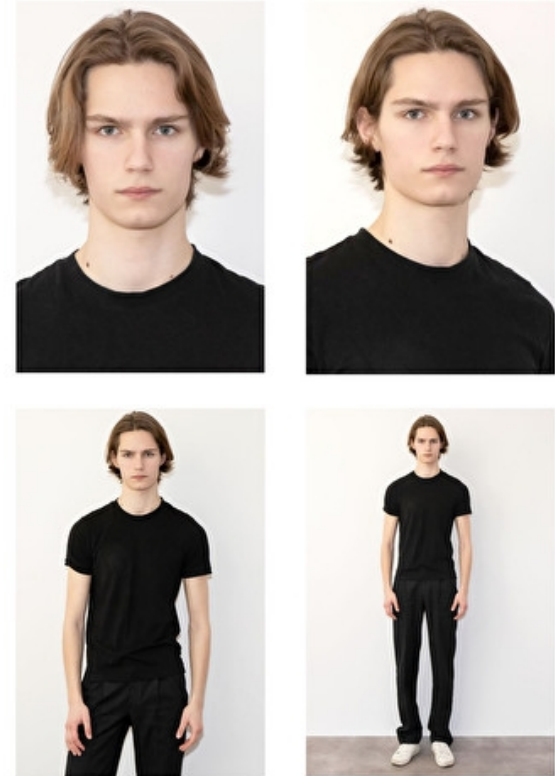

Select

MODEL MANAGEMENT

JAMES MOODY

HEIGHT 189CM BUST 94CM WAIST 79CM HIPS 95CM EYES BLUE HAIR BLOND

182 RUE DE RIVOLI 75001, PARIS
TEL : +33 (0) 1 40 20 15 15