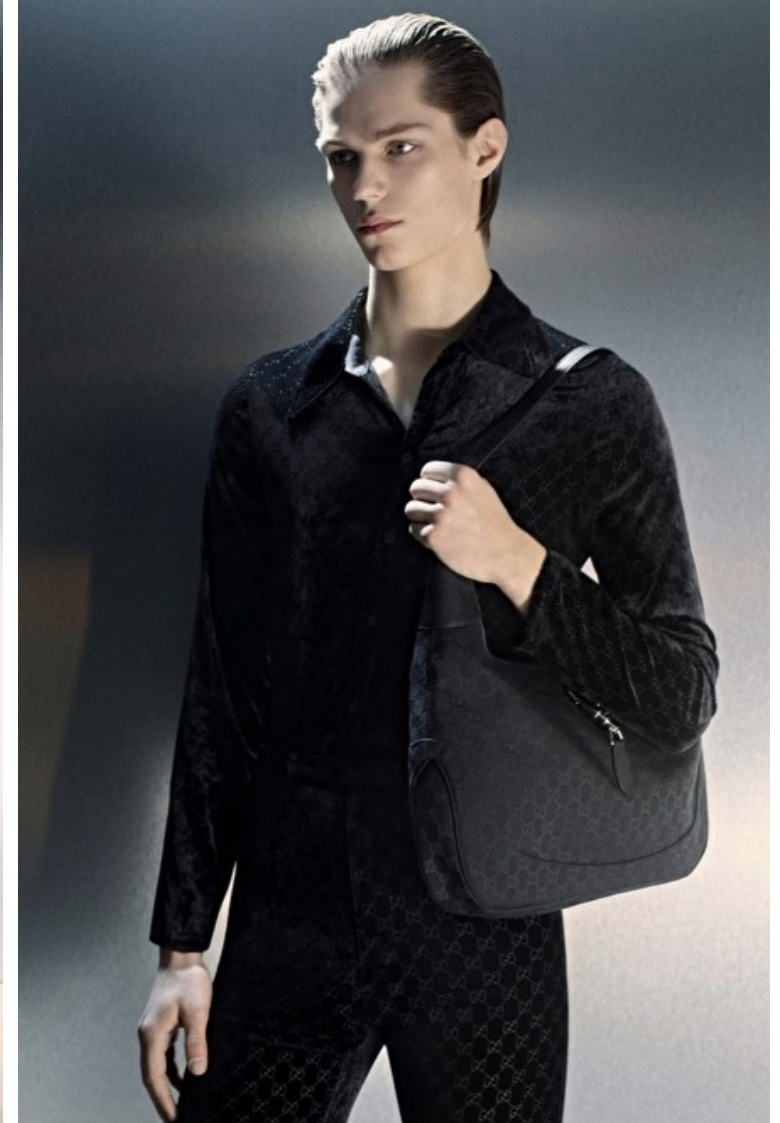

Select

MODEL MANAGEMENT

182 Rue de Rivoli, Paris, 75001, Ile-de-France, France

Phone: +33 (0) 1 40 20 15 15 Email: info.paris@selectmodel.com Website: <https://selectmodel.com/>

JAMES MOODY

Height 189cm / 6' 2.5"

Chest 94cm / 37"

Waist 79cm / 31"

Hips 95cm / 37.5"

Shoes EU/US/UK 45 / 12 / 10.5

Eyes Blue

Hair Dark blond

Suit size 48cm / 38"

Location Belfast