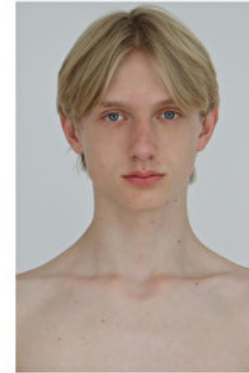

MODEL MANAGEMENT

182 Rue de Rivoli, Paris, 75001, Île-de-France, France

Phone: +33 (0) 1 40 20 15 15 Email: info.paris@selectmodel.com Website: <https://selectmodel.com/>

JAMIE SCHIEK

Height 187cm / 6' 1.5"

Chest 80cm / 31.5"

Waist 68cm / 27"

Hips 89cm / 35"

Shoes EU/US/UK 44 / 11 / 9.5

Eyes Blue

Hair Blond

Suit size 46cm / 36"

Select

MODEL MANAGEMENT

JAMIE SCHIEK

HEIGHT 187CM BUST 80CM WAIST 68CM HIPS 89CM EYES BLUE HAIR BLOND

182 RUE DE RIVOLI, 75001, PARIS
TEL: + 33 (0) 1 40 20 15 15