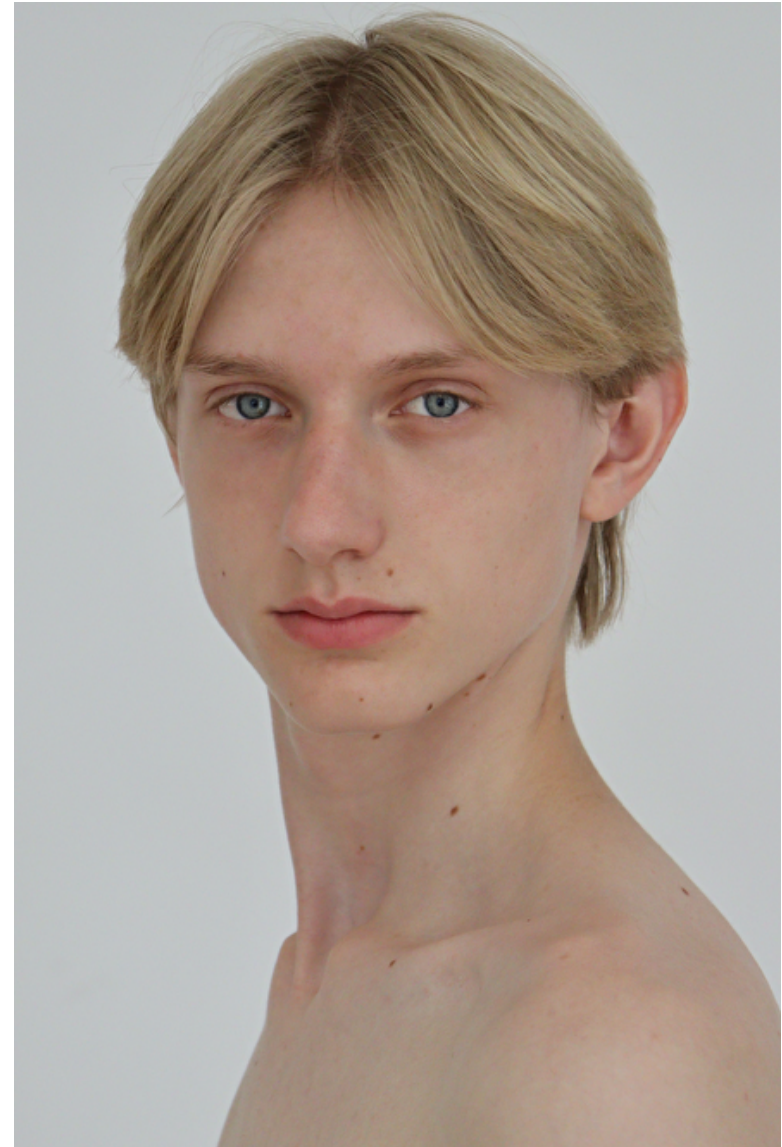

JAMIE SCHIEK

Height 187cm / 6' 1.5"

Chest 80cm / 31.5"

Waist 68cm / 27"

Hips 89cm / 35"

Shoes EU/US/UK 44 / 11 / 9.5

Eyes Blue

Hair Blond

Suit size 46cm / 36"