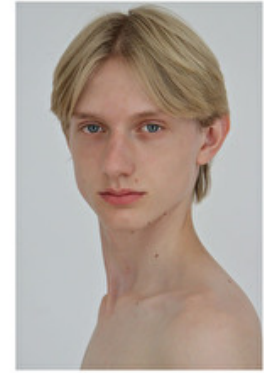

MODEL MANAGEMENT

182 Rue de Rivoli, Paris, 75001, Île-de-France, France

Phone: +33 (0) 1 40 20 15 15 Email: info.paris@selectmodel.com Website: <https://selectmodel.com/>

JAMIE SCHIEK

Height 187cm / 6' 1.5"

Chest 80cm / 31.5"

Waist 68cm / 27"

Hips 89cm / 35"

Shoes EU/US/UK 44 / 11 / 9.5

Eyes Blue

Hair Blond

Suit size 46cm / 36"

Select

MODEL MANAGEMENT

JAMIE SCHIEK

HEIGHT 187CM BUST 80CM WAIST 68CM HIPS 89CM EYES BLUE HAIR BLOND

182 RUE DE RIVOLI, 75001, PARIS
TEL: + 33 (0) 1 40 20 15 15