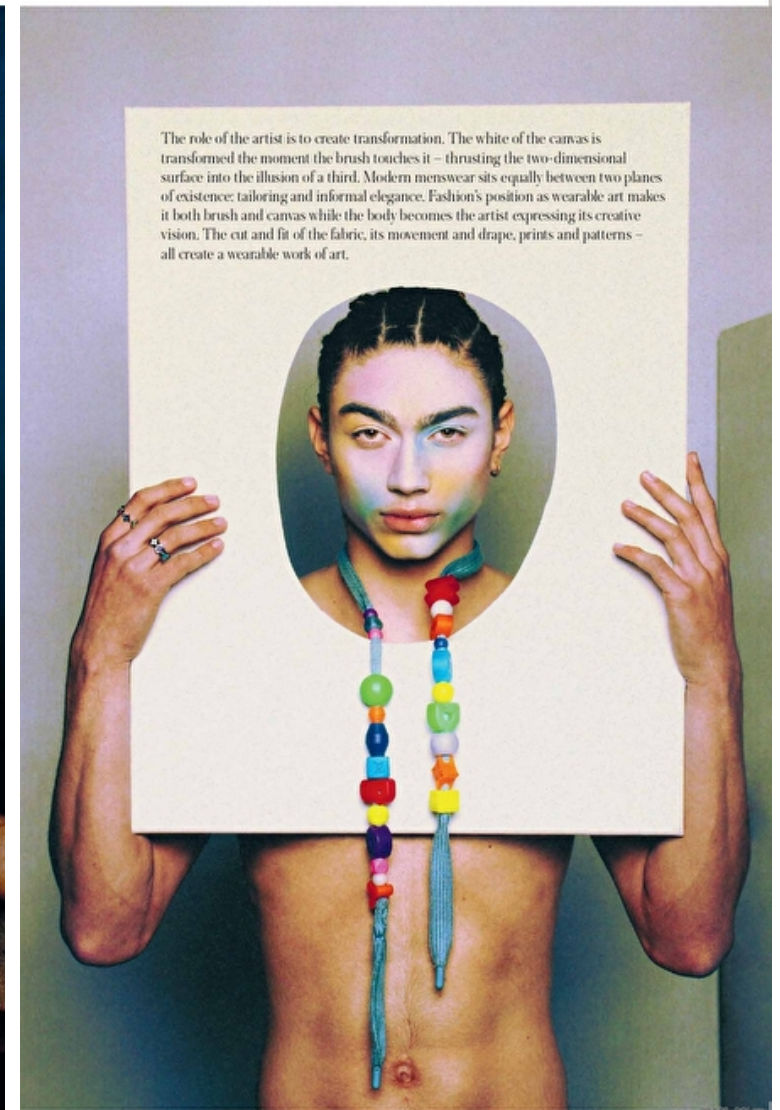

Chest 93cm / 36.5"

Waist 73cm / 28.5"

Hips 90cm / 35.5"

Shoes EU/US/UK 45 / 12 / 10.5

Eyes Green

Hair Brown

Suit size 50cm / 40"

Select