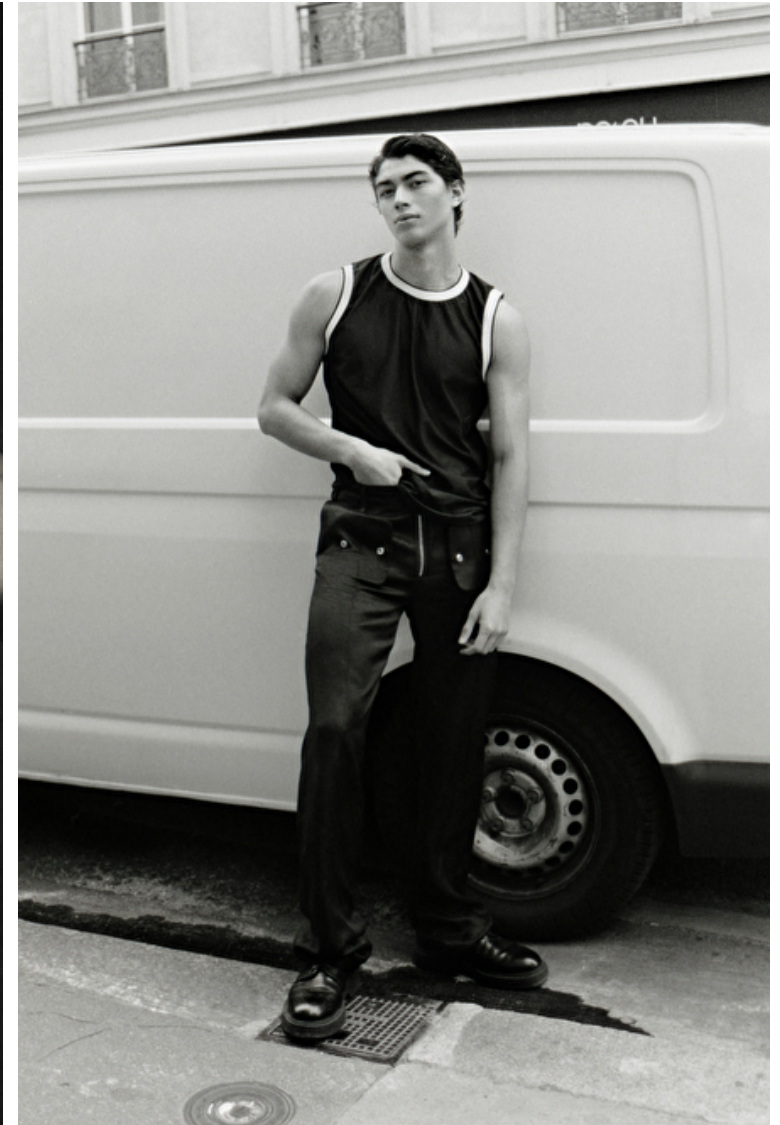

Height 187cm / 6' 1.5"

Chest 93cm / 36.5"

Waist 73cm / 28.5"

Hips 90cm / 35.5"

Shoes EU/US/UK 45 / 12 / 10.5

Eyes Green

Hair Brown

Suit size 50cm / 40"