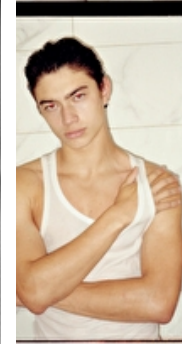

Chest 90cm / 35.5"

Waist 66cm / 26"

Hips 88cm / 34.5"

Shoes EU/US/UK 45 / 12 / 10.5

Eyes Green

Hair Brown

Suit size 50cm / 40"

Select