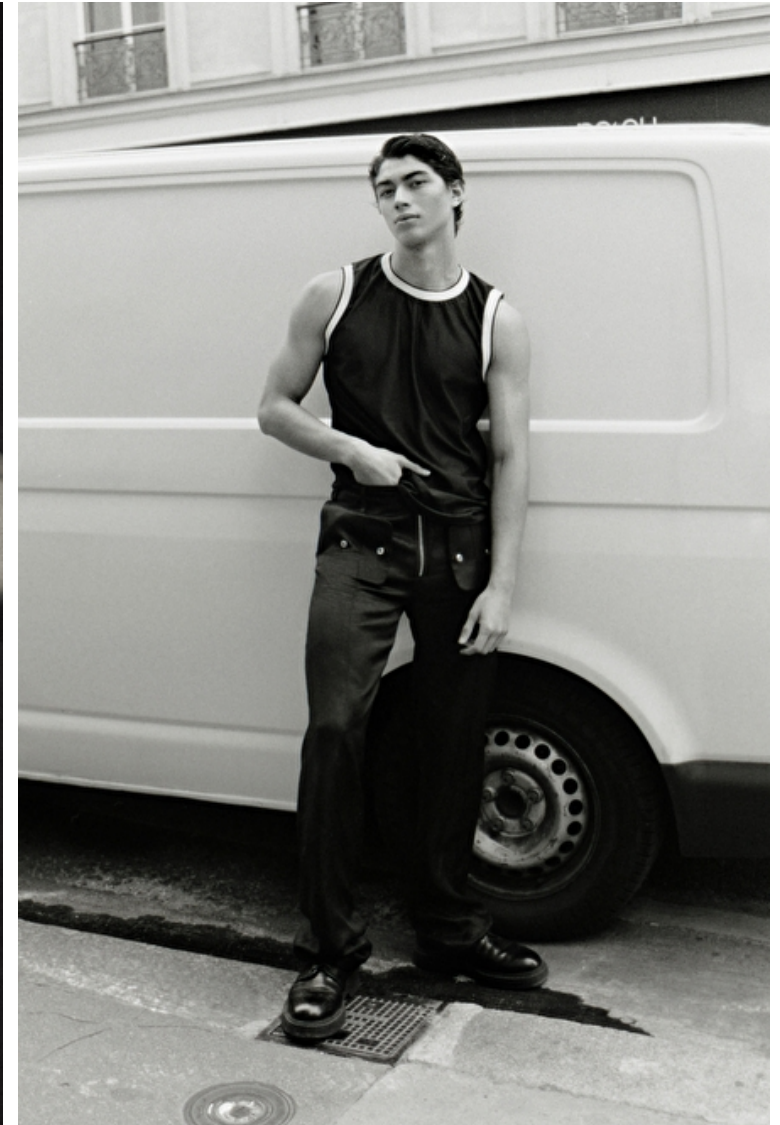

Chest 90cm / 35.5"

Waist 66cm / 26"

Hips 88cm / 34.5"

Shoes EU/US/UK 45 / 12 / 10.5

Eyes Green

Hair Brown

Suit size 50cm / 40"

JAROD HAACKS