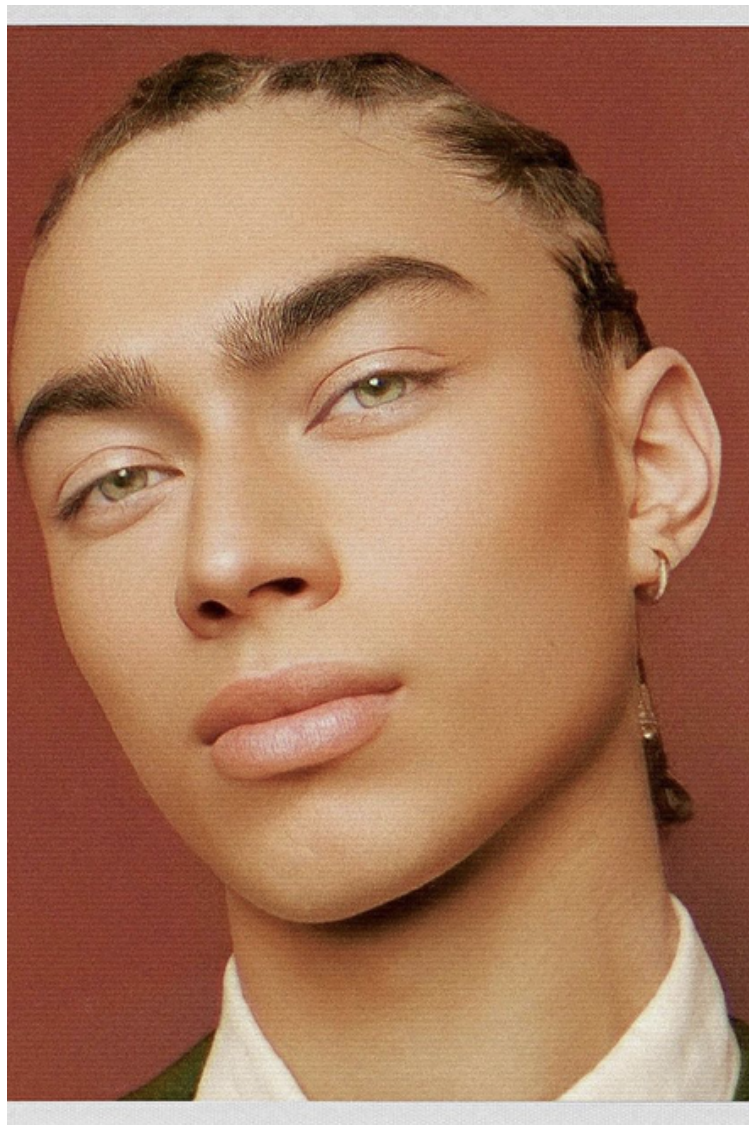

Height 187cm / 6' 1.5"

Chest 93cm / 36.5"

Waist 73cm / 28.5"

Hips 90cm / 35.5"

Shoes EU/US/UK 45 / 12 / 10.5

Eyes Green

Hair Brown

Suit size 50cm / 40"