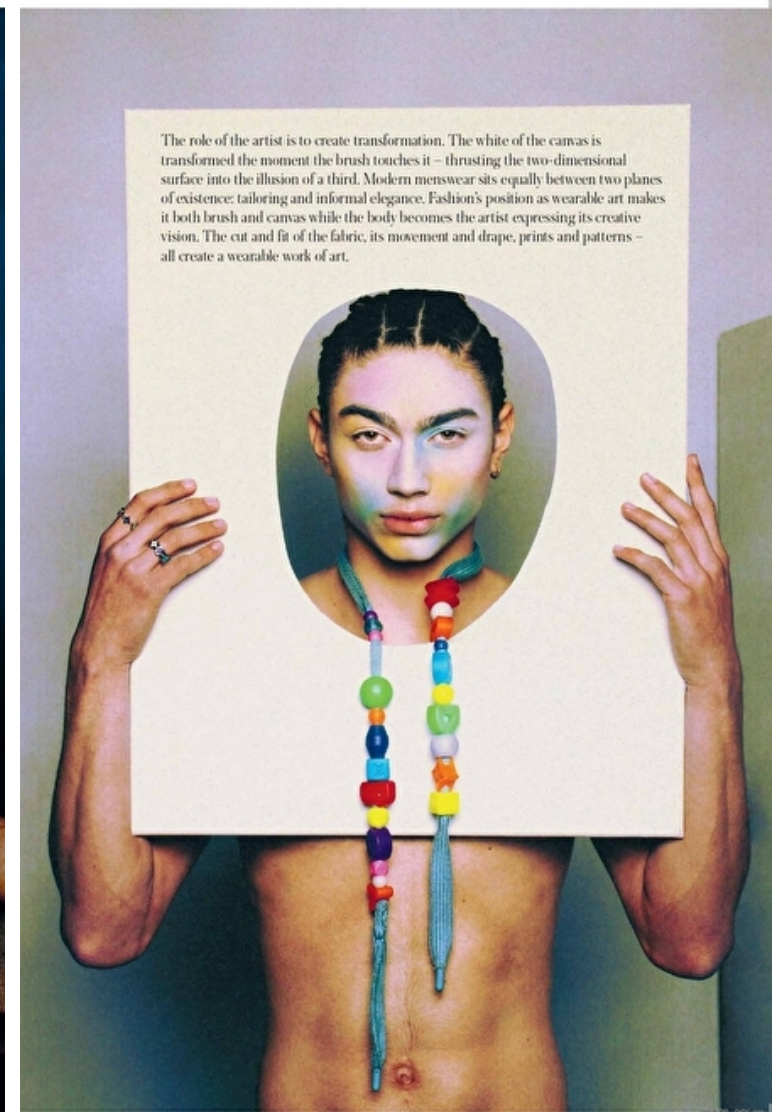

Chest 90cm / 35.5"

Waist 66cm / 26"

Hips 88cm / 34.5"

Shoes EU/US/UK 45 / 12 / 10.5

Eyes Green

Hair Brown

Suit size 50cm / 40"

Select