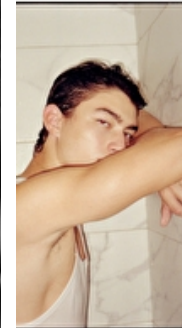

Chest 90cm / 35.5"

Waist 66cm / 26"

Hips 88cm / 34.5"

Shoes EU/US/UK 45 / 12 / 10.5

Eyes Green

Hair Brown

Suit size 50cm / 40"

Select