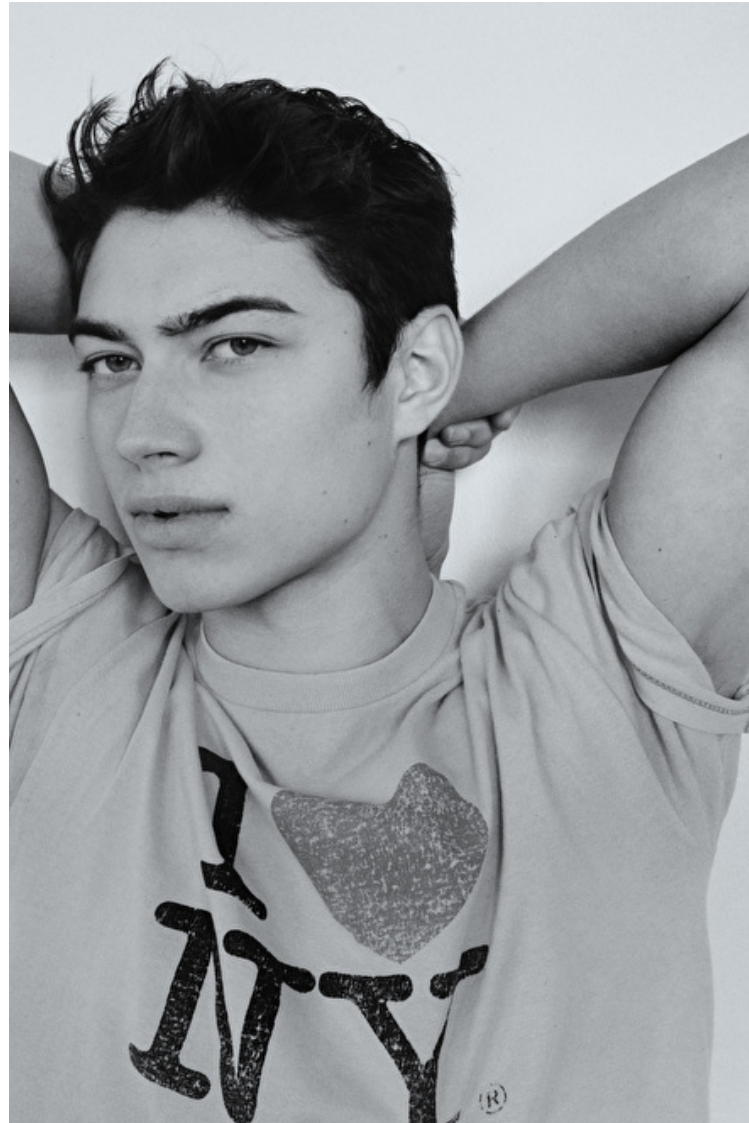

Chest 90cm / 35.5"

Waist 66cm / 26"

Hips 88cm / 34.5"

Shoes EU/US/UK 45 / 12 / 10.5

Eyes Green

Hair Brown

Suit size 50cm / 40"

Select

MODEL MANAGEMENT

JAROD HAACKS

HEIGHT 187CM BUST 93CM WAIST 73CM HIPS 90CM EYES GREEN HAIR BROWN

182 RUE DE RIVOLI, 75001, PARIS
TEL: + 33 (0) 1 40 20 15 15