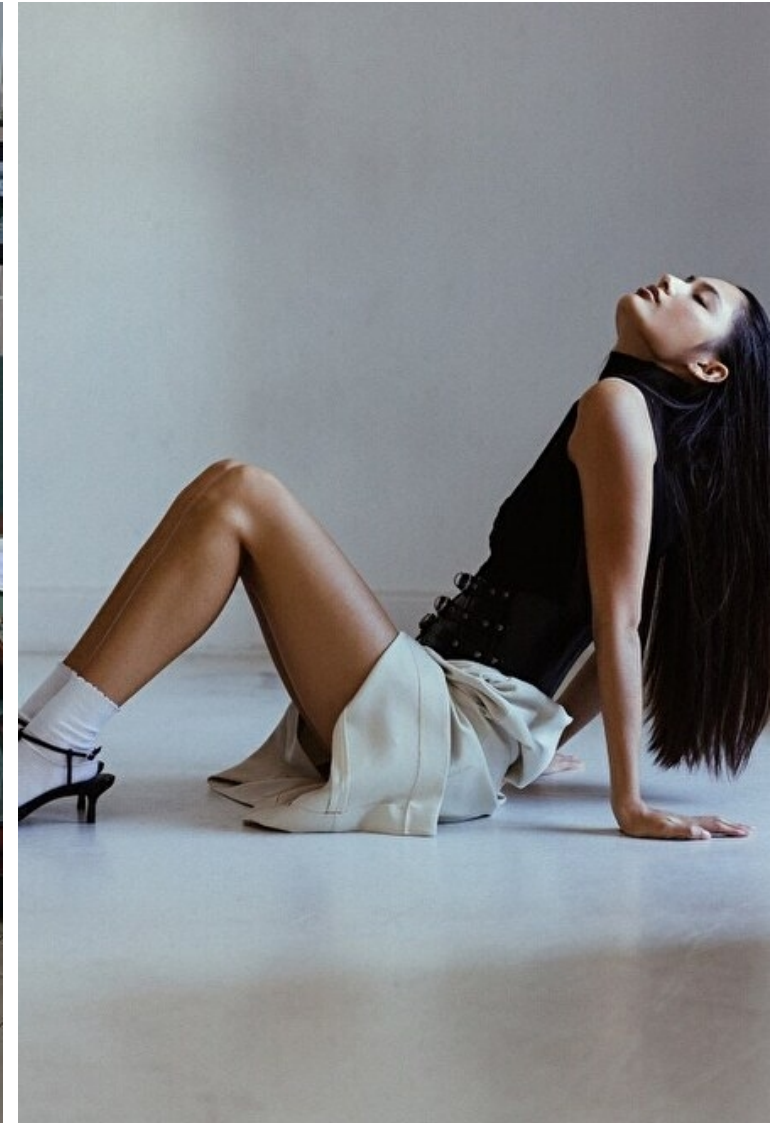

Select

MODEL MANAGEMENT

182 Rue de Rivoli, Paris, 75001, Ile-de-France, France

Phone: +33 (0) 1 40 20 15 15 Email: info.paris@selectmodel.com Website: <https://selectmodel.com/>

JASMIN HELDER

Height 173cm / 5' 8.0"

Size EU/US 36 / 6

Bust 82cm / 32.5"

Waist 59cm / 23"

Hips 89cm / 35"

Shoes EU/US/UK 38 / 7.5 / 5

Eyes Brown

Hair Brown

Cup B

Location GERMANY