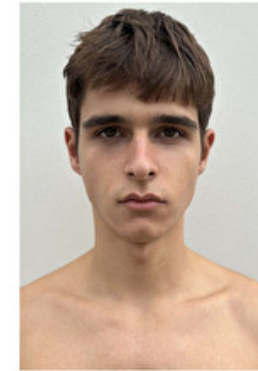

Select

MODEL MANAGEMENT

JAVI

HEIGHT 187CM BUST 90CM WAIST 69CM HIPS 89CM EYES BROWN HAIR BROWN

182 RUE DE RIVOLI, 75001, PARIS
TEL: + 33 (0) 1 40 20 15 15