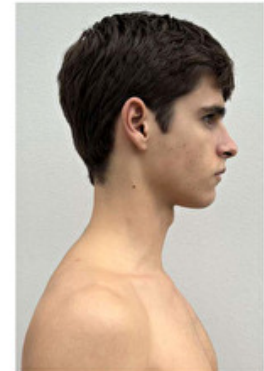

JAVI

Height 187cm / 6' 1.5"

Chest 90cm / 35.5"

Waist 69cm / 27"

Hips 89cm / 35"

Shoes EU/US/UK 43 / 10.5 / 9

Eyes Brown

Hair Brown

Suit size 48cm / 38"

Select

MODEL MANAGEMENT

JAVI

HEIGHT 187CM BUST 90CM WAIST 69CM HIPS 89CM EYES BROWN HAIR BROWN

182 RUE DE RIVOLI, 75001, PARIS
TEL: + 33 (0) 1 40 20 15 15