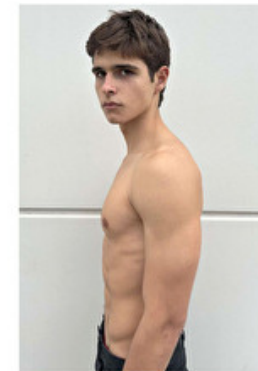

Chest 90cm / 35.5"

Waist 69cm / 27"

Hips 89cm / 35"

Shoes EU/US/UK 43 / 10.5 / 9

Eyes Brown

Hair Brown

Suit size 48cm / 38"

Select

Waist 69cm / 27"

Hips 89cm / 35"

Shoes EU/US/UK 43 / 10.5 / 9

Eyes Brown

Hair Brown

Suit size 48cm / 38"

Select

MODEL MANAGEMENT

JAVI

Height 187cm / 6' 1.5"

Chest 90cm / 35.5"

Waist 69cm / 27"

Hips 89cm / 35"

Shoes EU/US/UK 43 / 10.5 / 9

Eyes Brown

Hair Brown

Suit size 48cm / 38"

Select

MODEL MANAGEMENT

JAVI

HEIGHT 187CM BUST 90CM WAIST 69CM HIPS 89CM EYES BROWN HAIR BROWN

182 RUE DE RIVOLI, 75001, PARIS
TEL: + 33 (0) 1 40 20 15 15