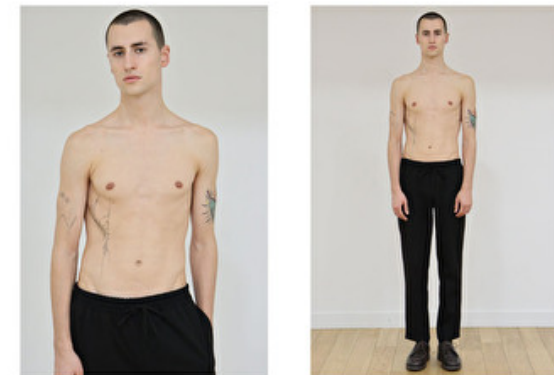

JEAN BAPTISTE PASQUINI

HEIGHT 188CM BUST 89CM WAIST 75CM HIPS 88CM EYES GREEN HAIR BROWN

182 RUE DE RIVOLI, 75001, PARIS
TEL: + 33 (0) 1 40 20 15 15