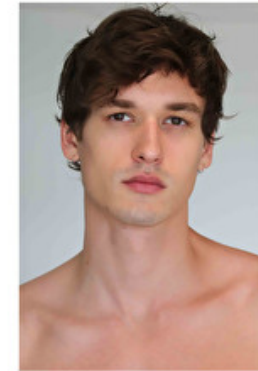

Shoes EU/US/UK 45 / 12 / 10.5

Eyes Brown

Hair Brown

Suit size 48cm / 38"

Select

MODEL MANAGEMENT

JEGOR VENNED

HEIGHT 191CM BUST 94CM WAIST 76CM HIPS 90CM EYES BROWN HAIR BROWN