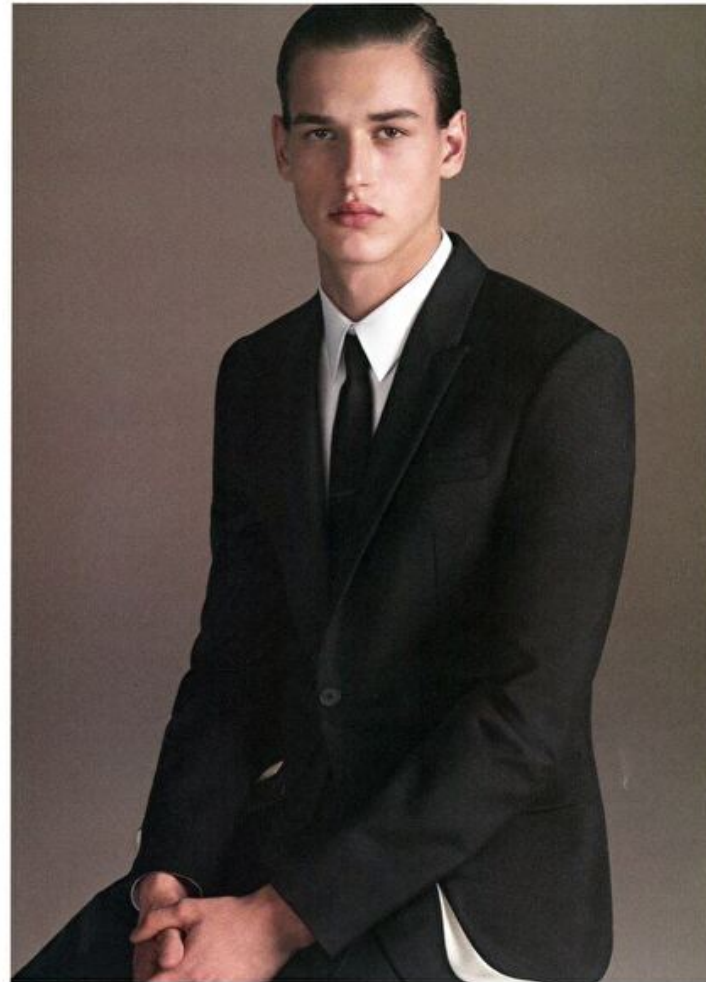

Select

MODEL MANAGEMENT

182 Rue de Rivoli, Paris, 75001, Île-de-France, France

Phone: +33 (0) 1 40 20 15 15 Email: info.paris@selectmodel.com Website: <https://selectmodel.com/>

JEGOR VENVED

Height 191cm / 6' 3.0"

Size EU/US 50 / 20

Chest 94cm / 37"

Waist 76cm / 30"

Hips 90cm / 35.5"

Shoes EU/US/UK 45 / 12 / 10.5

Eyes Brown

Hair Brown

Suit size 48cm / 38"

GIVENCHY
PARIS