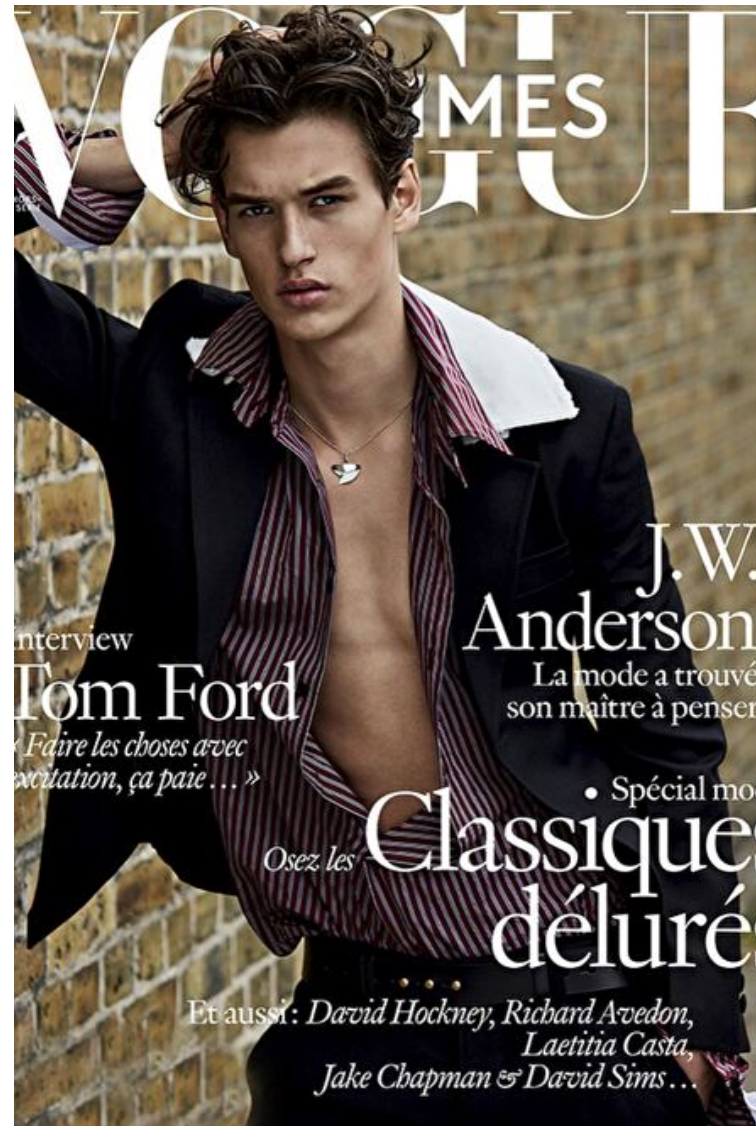

Size EU/US 50 / 20

Chest 94cm / 37"

Waist 76cm / 30"

Hips 90cm / 35.5"

Shoes EU/US/UK 45 / 12 / 10.5

Eyes Brown

Hair Brown

Suit size 48cm / 38"