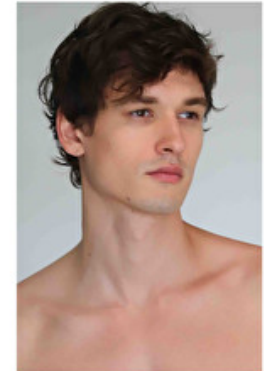

Shoes EU/US/UK 45 / 12 / 10.5

Eyes Brown

Hair Brown

Suit size 48cm / 38"

Select

MODEL MANAGEMENT

JEGOR VENNED

HEIGHT 191CM BUST 94CM WAIST 76CM HIPS 90CM EYES BROWN HAIR BROWN