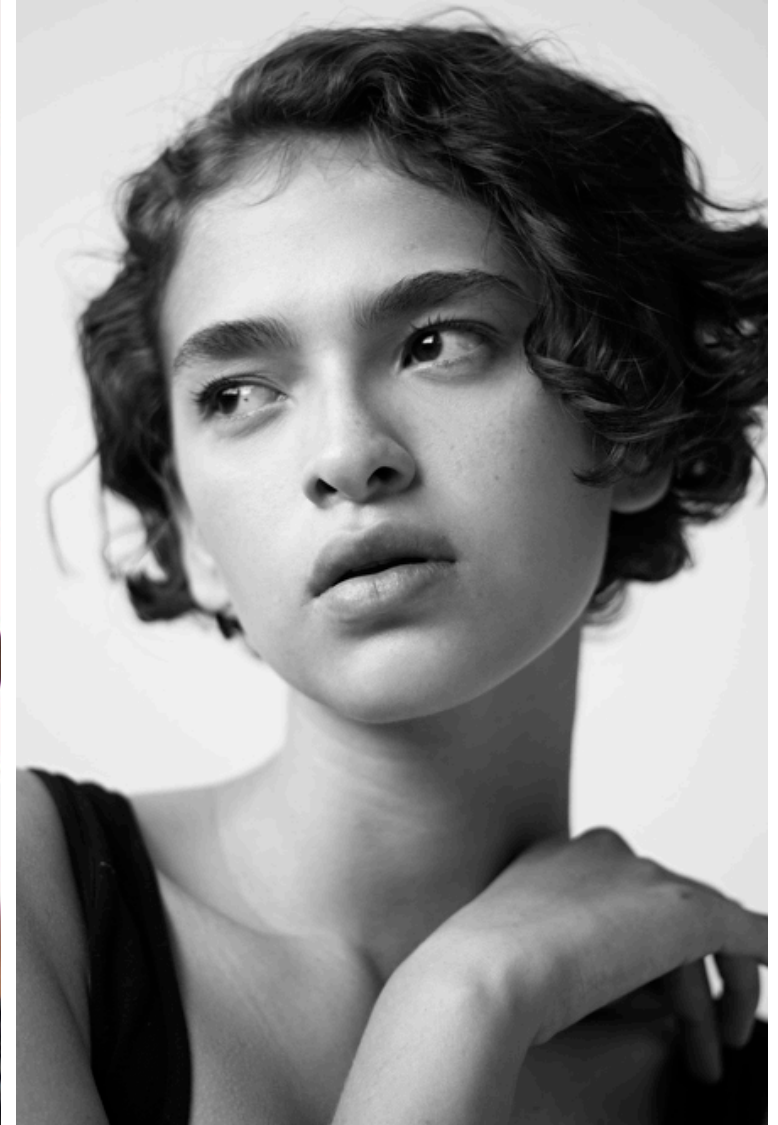

Size EU/US 32 / 2

Bust 88cm / 34.5"

Waist 66cm / 26"

Hips 93cm / 36.5"

Shoes EU/US/UK 40.5 / 9.5 / 7

Eyes Brown

Hair Brown

Select