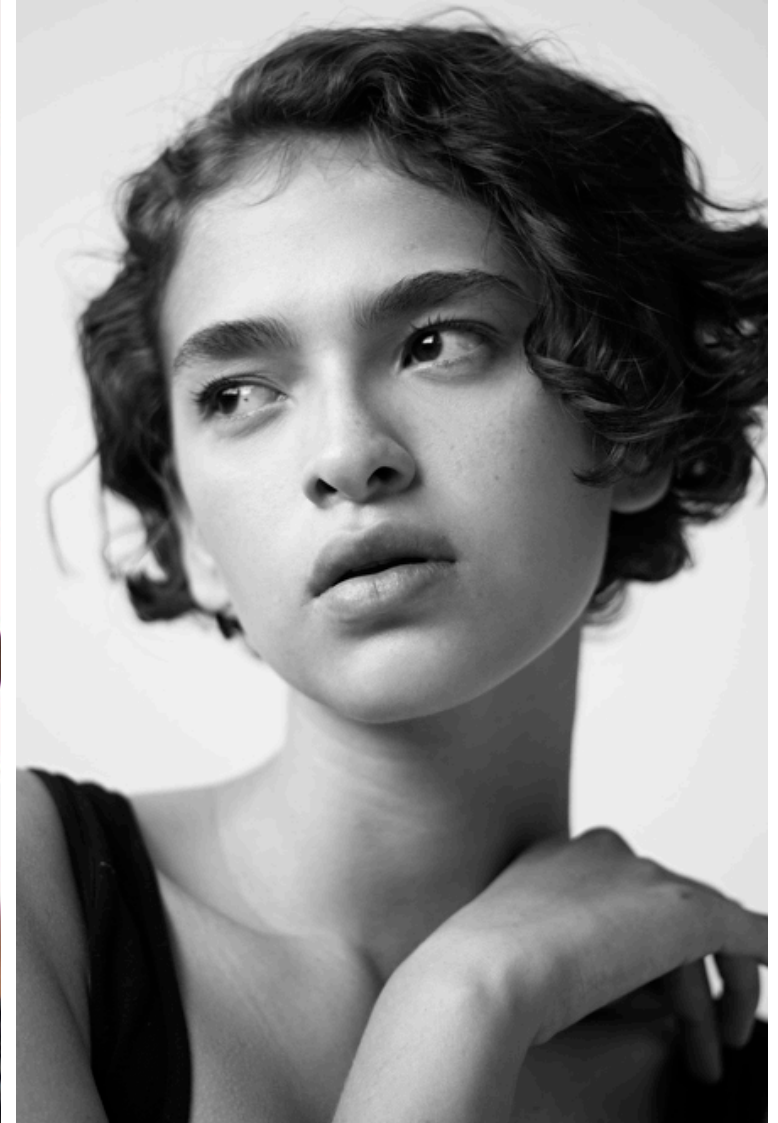

Size EU/US 32 / 2

Bust 88cm / 34.5"

Waist 66cm / 26"

Hips 93cm / 36.5"

Shoes EU/US/UK 40.5 / 9.5 / 7

Eyes Brown

Hair Brown

Select