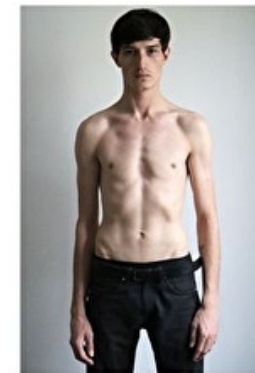

Neck 38cm / 15"

Hair Dark brown

Eyes Brown

Hips 89cm / 35"

Select

MODEL MANAGEMENT

JESTER WHITE

HEIGHT 186CM BUST 82CM WAIST 69CM HIPS 89CM EYES BROWN HAIR BLACK