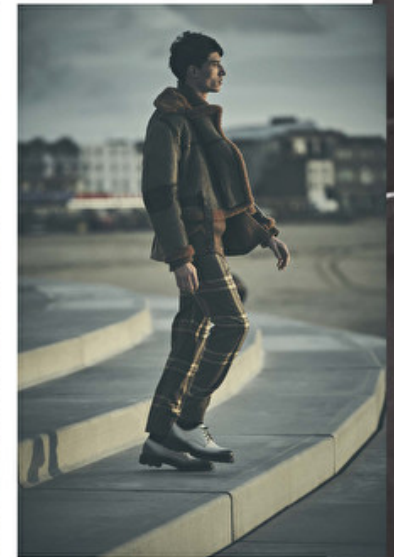

Select

MODEL MANAGEMENT

182 Rue de Rivoli, Paris, 75001, Ile-de-France, France

Phone: +33 (0) 1 40 20 15 15 Email: info.paris@selectmodel.com Website: https://selectmodel.com/

JESTER

Height 186cm / 6' 1.0"

Chest 81cm / 32"

Waist 70cm / 27.5"

Shoes EU/US/UK 45.5 / 12.5 / 10.5

Inseam 81cm / 32"

Suit size 48cm / 38"

Suit cut Long

Neck 38cm / 15"

Hair Dark brown

Eyes Brown

Hips 88cm / 34.5"