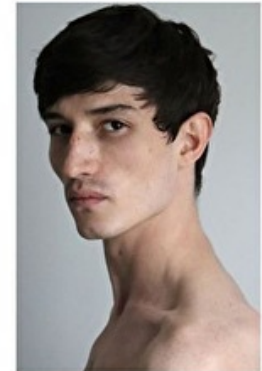

Neck 38cm / 15"

Hair Dark brown

Eyes Brown

Hips 89cm / 35"

Select

MODEL MANAGEMENT

JESTER WHITE

HEIGHT 186CM BUST 82CM WAIST 69CM HIPS 89CM EYES BROWN HAIR BLACK