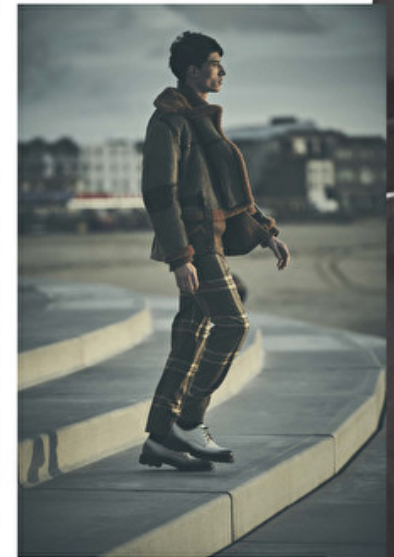

Select

MODEL MANAGEMENT

182 Rue de Rivoli, Paris, 75001, Île-de-France, France

Phone: +33 (0) 1 40 20 15 15 Email: info.paris@selectmodel.com Website: <https://selectmodel.com/>

JESTER

Height 186cm / 6' 1.0"

Chest 88cm / 34.5"

Waist 76cm / 30"

Shoes EU/US/UK 45.5 / 12.5 / 10.5

Inseam 81cm / 32"

Suit size 48cm / 38"

Suit cut Long

Neck 38cm / 15"

Hair Dark brown

Eyes Brown

Hips 89cm / 35"