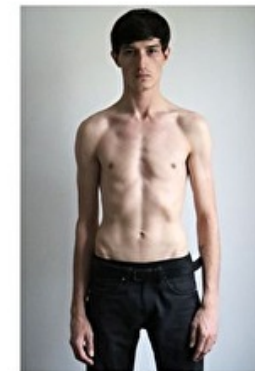

Select

MODEL MANAGEMENT

JESTER WHITE

HEIGHT 186CM BUST 82CM WAIST 69CM HIPS 89CM EYES BROWN HAIR BLACK

182 RUE DE RIVOLI, 75001, PARIS
TEL: + 33 (0) 1 40 20 15 15