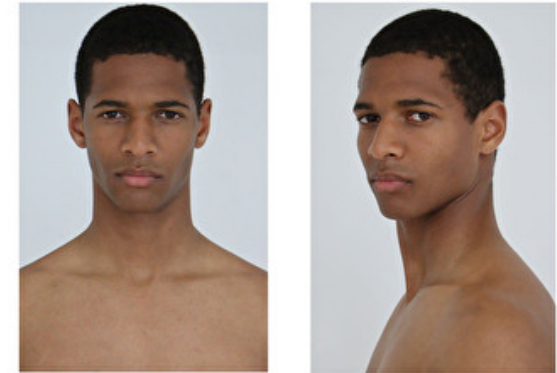

Height 191cm / 6' 3.0"

Chest 89cm / 35"

Waist 73cm / 28.5"

Hips 95cm / 37.5"

Shoes EU/US/UK 45 / 12 / 10.5

Eyes Brown

Hair Black

Suit size 48cm / 38"

Select

MODEL MANAGEMENT

JOCELYN RIBEIRO

HEIGHT 191CM BUST 95CM WAIST 77CM HIPS 96CM EYES BROWN HAIR BLACK

182 RUE DE RIVOLI, 75001, PARIS
TEL: + 33 (0) 1 40 20 15 15