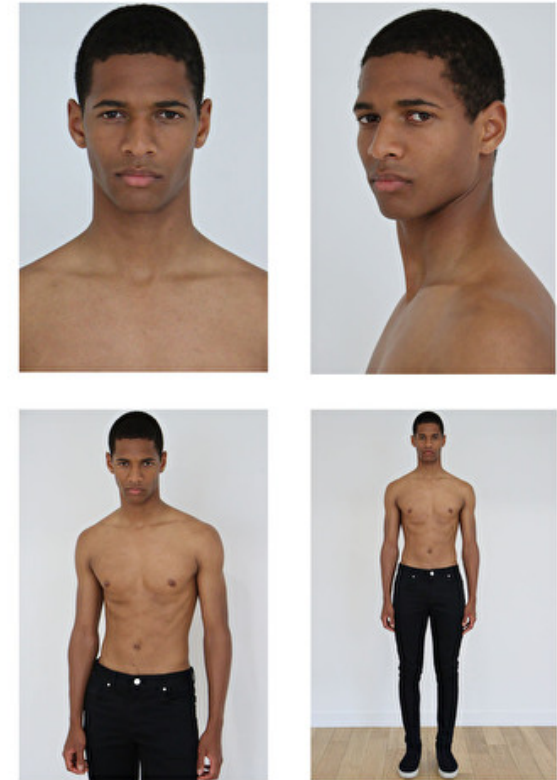

Height 191cm / 6' 3.0"

Chest 95cm / 37.5"

Waist 77cm / 30.5"

Hips 96cm / 38"

Shoes EU/US/UK 45 / 12 / 10.5

Eyes Brown

Hair Black

Suit size 48cm / 38"

Select
MODEL MANAGEMENT

JOCELYN RIBEIRO

HEIGHT 191CM BUST 95CM WAIST 77CM HIPS 96CM EYES BROWN HAIR BLACK

182 RUE DE RIVOLI, 75001, PARIS
TEL: + 33 (0) 1 40 20 15 15