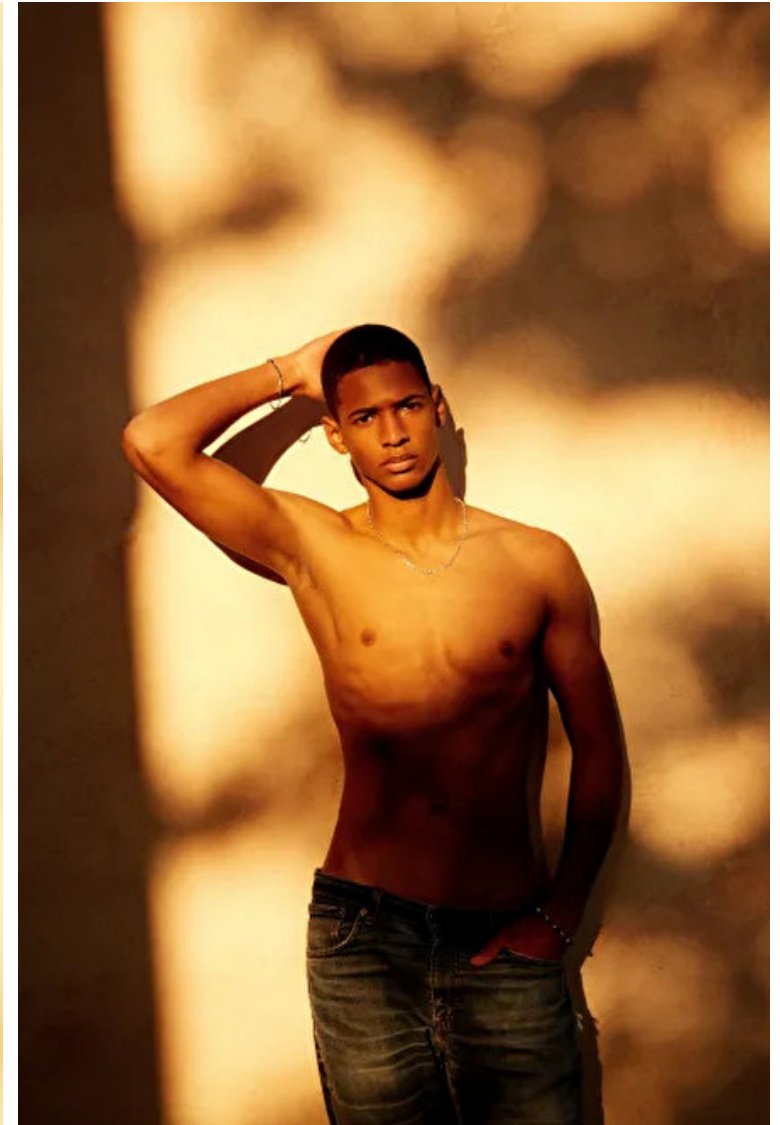

JOCELYN RIBEIRO

Height 191cm / 6' 3.0"

Chest 95cm / 37.5"

Waist 77cm / 30.5"

Hips 96cm / 38"

Shoes EU/US/UK 45 / 12 / 10.5

Eyes Brown

Hair Black

Suit size 48cm / 38"