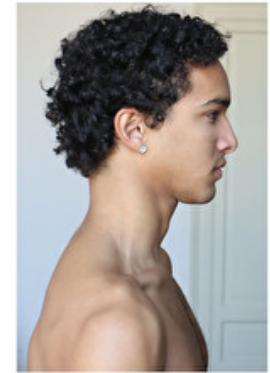

Select

MODEL MANAGEMENT

JOEL ORTIZ

HEIGHT 186CM BUST 85CM WAIST 67CM HIPS 93CM EYES BROWN HAIR BLACK

182 RUE DE RIVOLI, 75001, PARIS
TEL: + 33 (0) 1 40 20 15 15