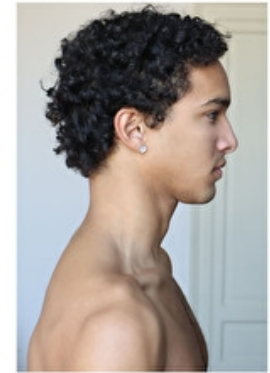

Select

MODEL MANAGEMENT

JOEL ORTIZ

HEIGHT 186CM BUST 85CM WAIST 67CM HIPS 93CM EYES BROWN HAIR BLACK

182 RUE DE RIVOLI, 75001, PARIS
TEL: + 33 (0) 1 40 20 15 15