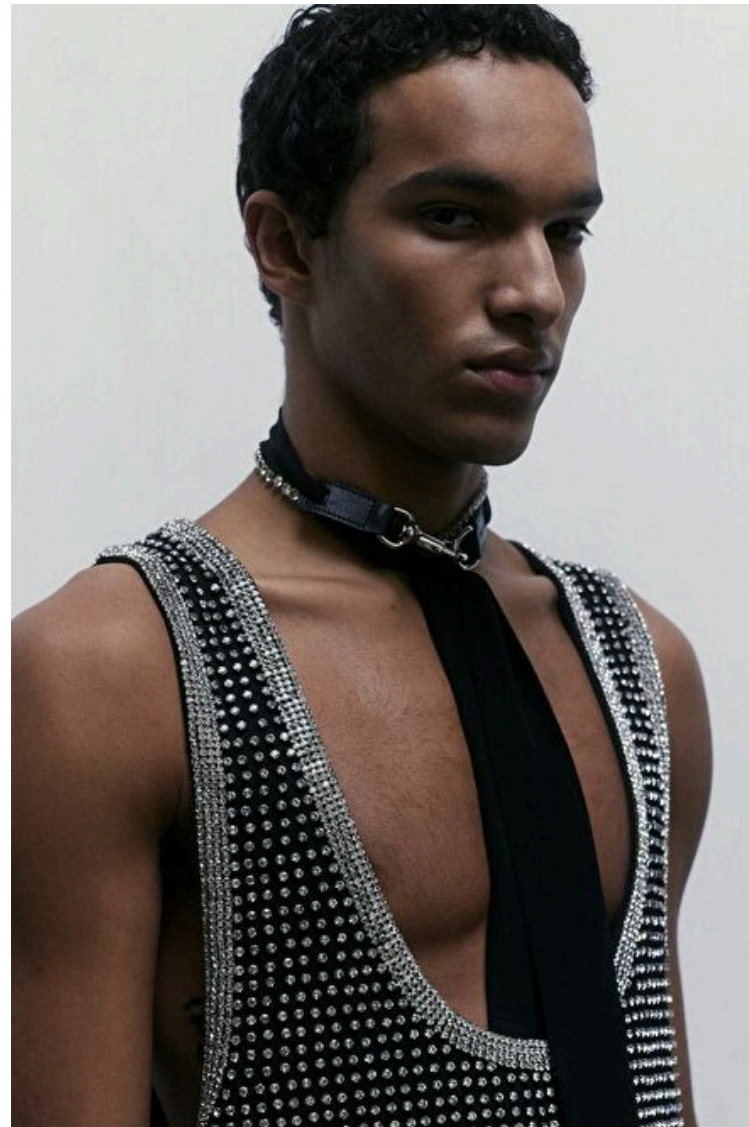

Height 186cm / 6' 1.0"

Chest 85cm / 33.5"

Waist 67cm / 26.5"

Hips 91cm / 36"

Shoes EU/US/UK 41 / 8.5 / 7.5

Eyes Brown

Hair Black

Suit size 46cm / 36"