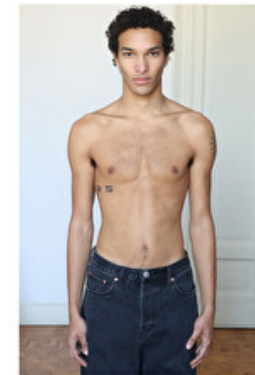

Select

MODEL MANAGEMENT

JOEL ORTIZ

HEIGHT 186CM BUST 85CM WAIST 67CM HIPS 93CM EYES BROWN HAIR BLACK

182 RUE DE RIVOLI, 75001, PARIS
TEL: + 33 (0) 1 40 20 15 15