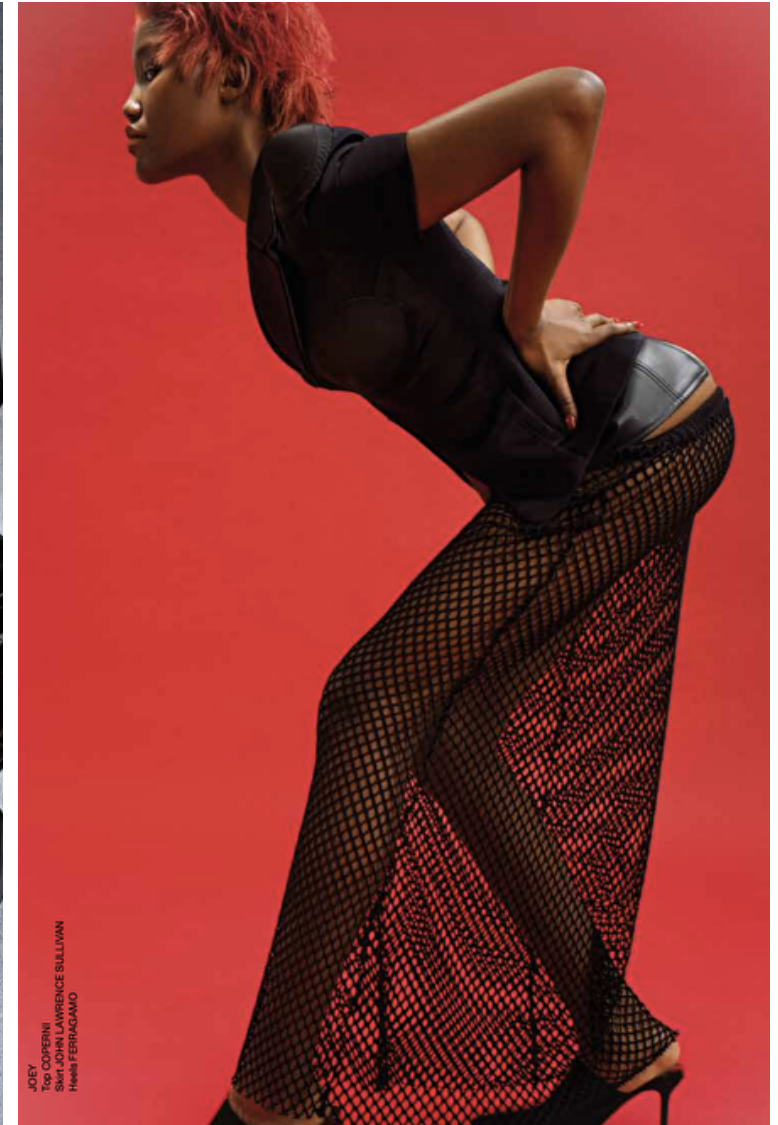

Select

MODEL MANAGEMENT

182 Rue de Rivoli, Paris, 75001, Ile-de-France, France

Phone: +33 (0) 1 40 20 15 15 Email: info.paris@selectmodel.com Website: <https://selectmodel.com/>

Joey

Height 179cm / 5' 10.5"

Bust 77cm / 30.5"

Waist 60cm / 23.5"

Hips 88cm / 34.5"

Shoes EU/US/UK 41 / 9.5 / 8

Eyes Dark brown

Hair Dark brown

JOEY
Top COPERNI
Skirt JOHN LAWRENCE SULLIVAN
Heels FERRAGAMO