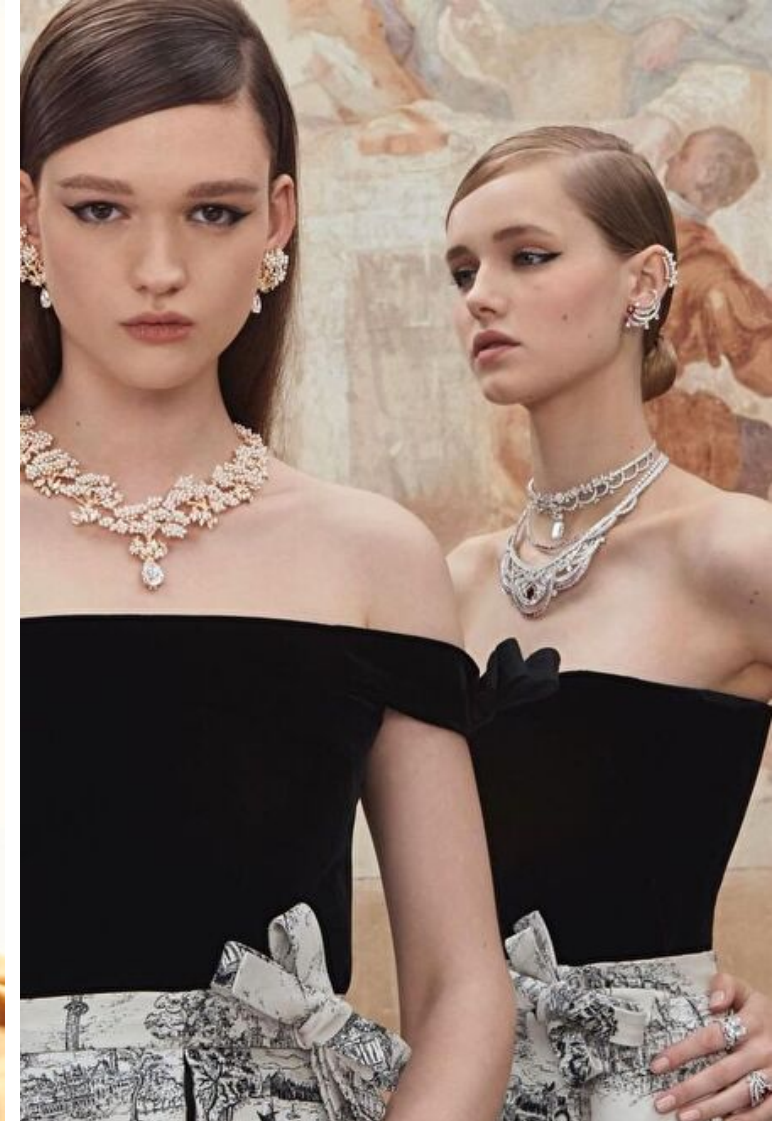

Select

MODEL MANAGEMENT

182 Rue de Rivoli, Paris, 75001, Île-de-France, France

Phone: +33 (0) 1 40 20 15 15 Email: info.paris@selectmodel.com Website: <https://selectmodel.com/>

Jolien Bosmans

Height 179cm / 5' 10.5"

Bust 82cm / 32.5"

Waist 62cm / 24.5"

Hips 89cm / 35"

Shoes EU/US/UK 41 / 9.5 / 8

Eyes Hazel

Hair Dark blond