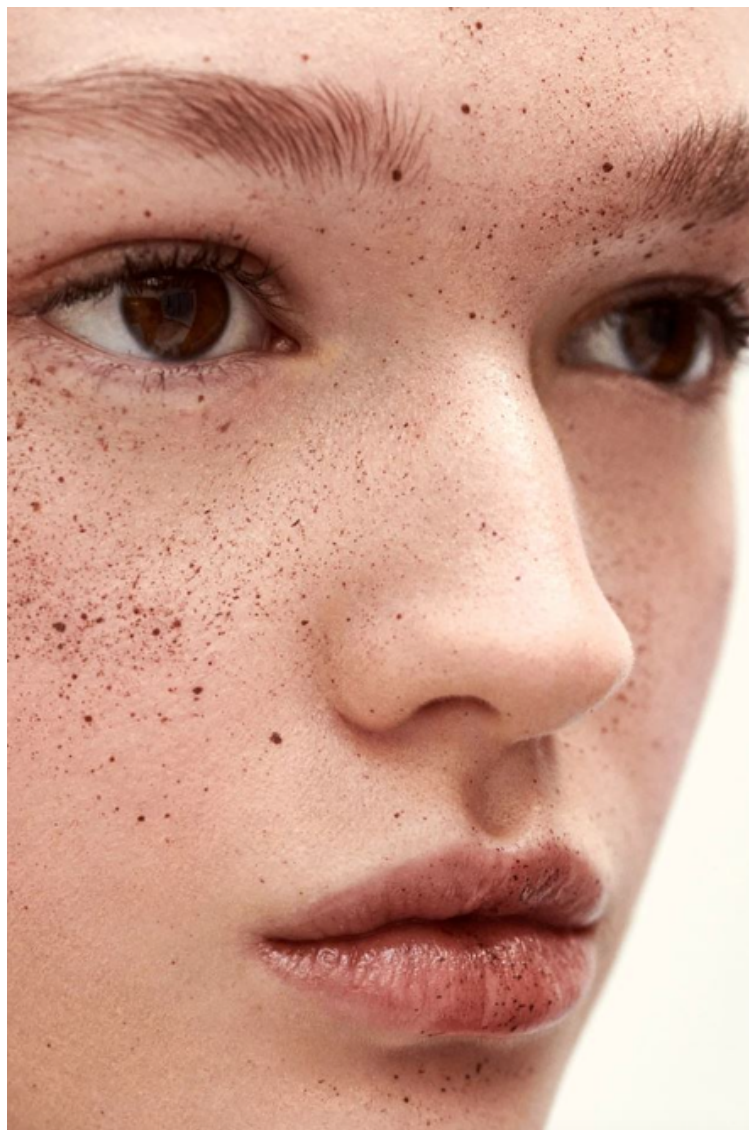

Jolien Bosmans

Height 179cm / 5' 10.5"

Bust 82cm / 32.5"

Waist 62cm / 24.5"

Hips 89cm / 35"

Shoes EU/US/UK 41 / 9.5 / 8

Eyes Hazel

Hair Dark blond