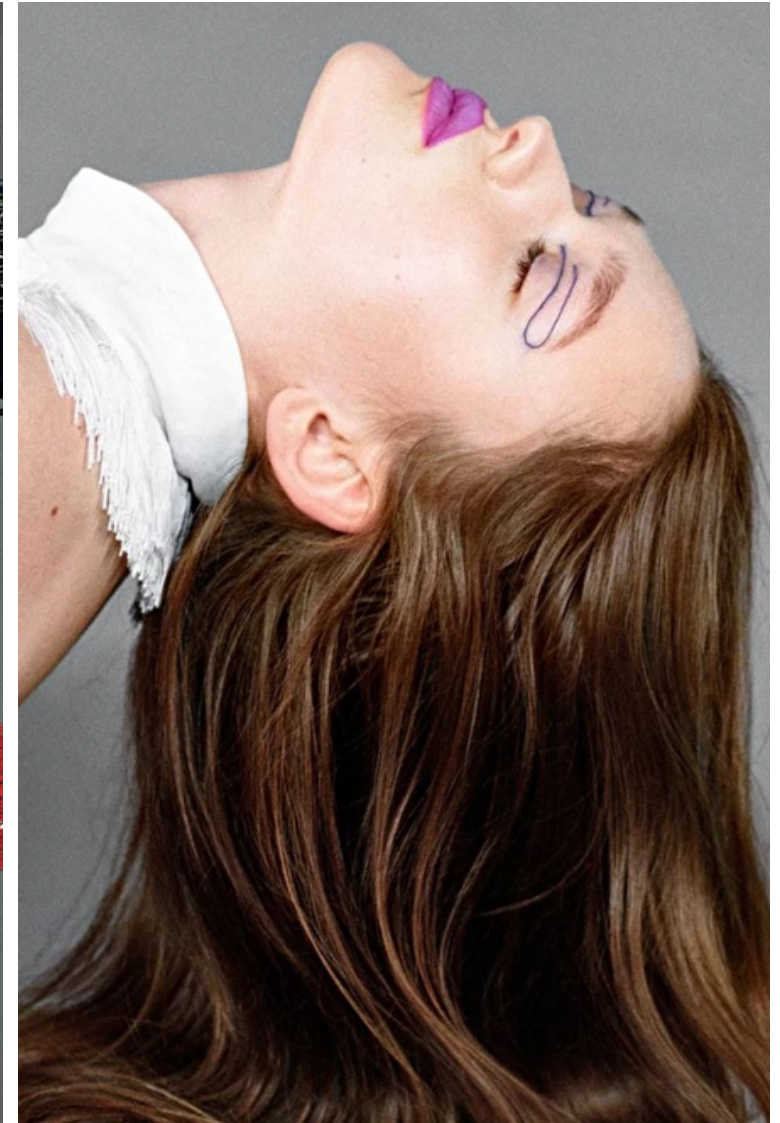

Select

MODEL MANAGEMENT

182 Rue de Rivoli, Paris, 75001, Île-de-France, France

Phone: +33 (0) 1 40 20 15 15 Email: info.paris@selectmodel.com Website: <https://selectmodel.com/>

Jolien Bosmans

Height 179cm / 5' 10.5"

Bust 82cm / 32.5"

Waist 62cm / 24.5"

Hips 89cm / 35"

Shoes EU/US/UK 41 / 9.5 / 8

Eyes Hazel

Hair Dark blond