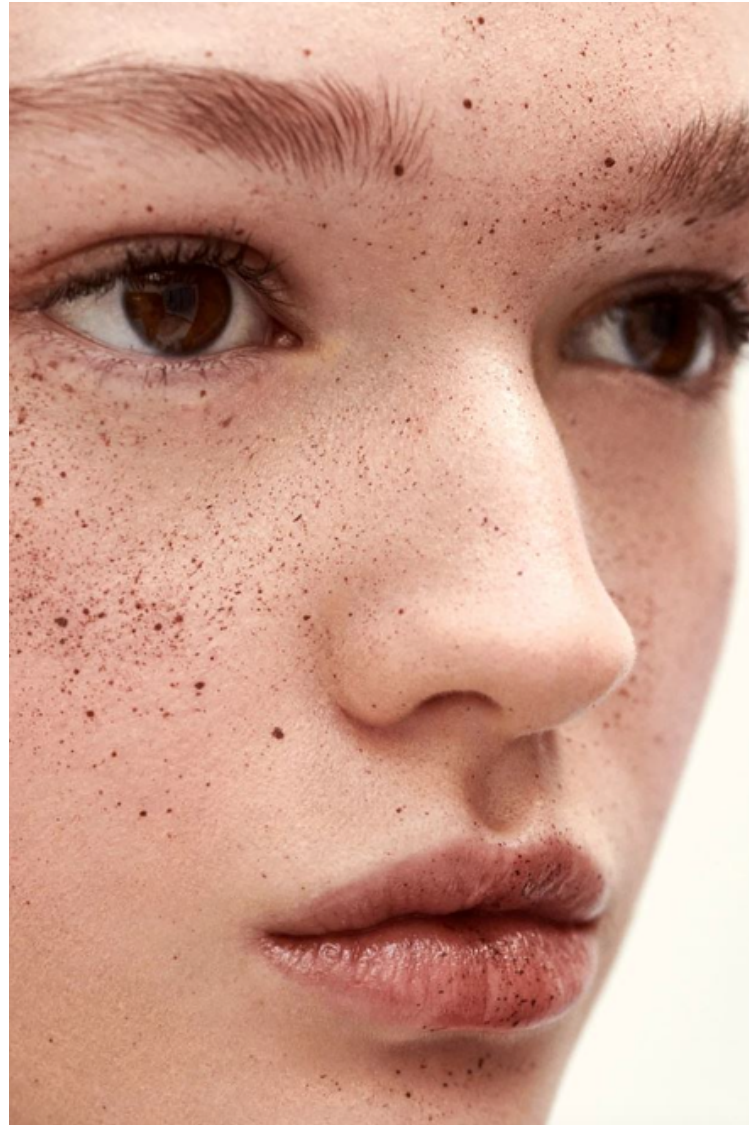

Bust 82cm / 32.5"

Waist 62cm / 24.5"

Hips 89cm / 35"

Shoes EU/US/UK 41 / 9.5 / 8

Eyes Hazel

Hair Dark blond

Select

MODEL MANAGEMENT