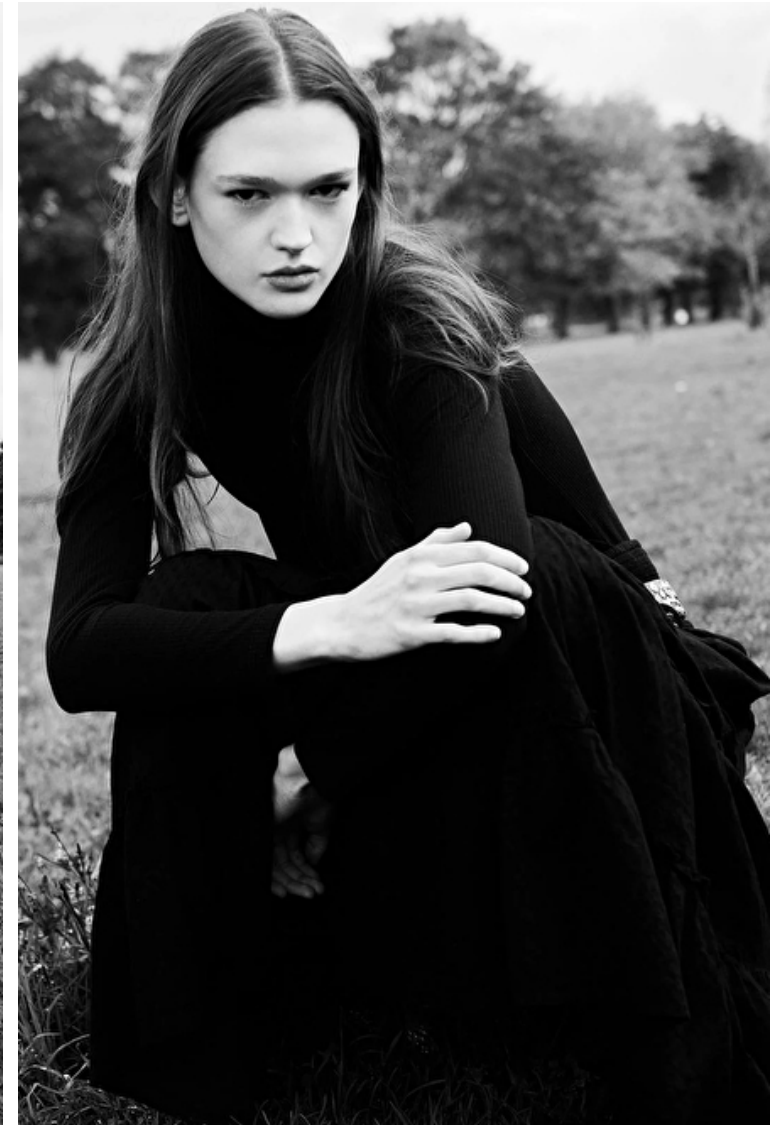

Select

MODEL MANAGEMENT

182 Rue de Rivoli, Paris, 75001, Ile-de-France, France

Phone: +33 (0) 1 40 20 15 15 Email: info.paris@selectmodel.com Website: <https://selectmodel.com/>

Jolien Bosmans

Height 179cm / 5' 10.5"

Bust 82cm / 32.5"

Waist 62cm / 24.5"

Hips 89cm / 35"

Shoes EU/US/UK 41 / 9.5 / 8

Eyes Hazel

Hair Dark blond