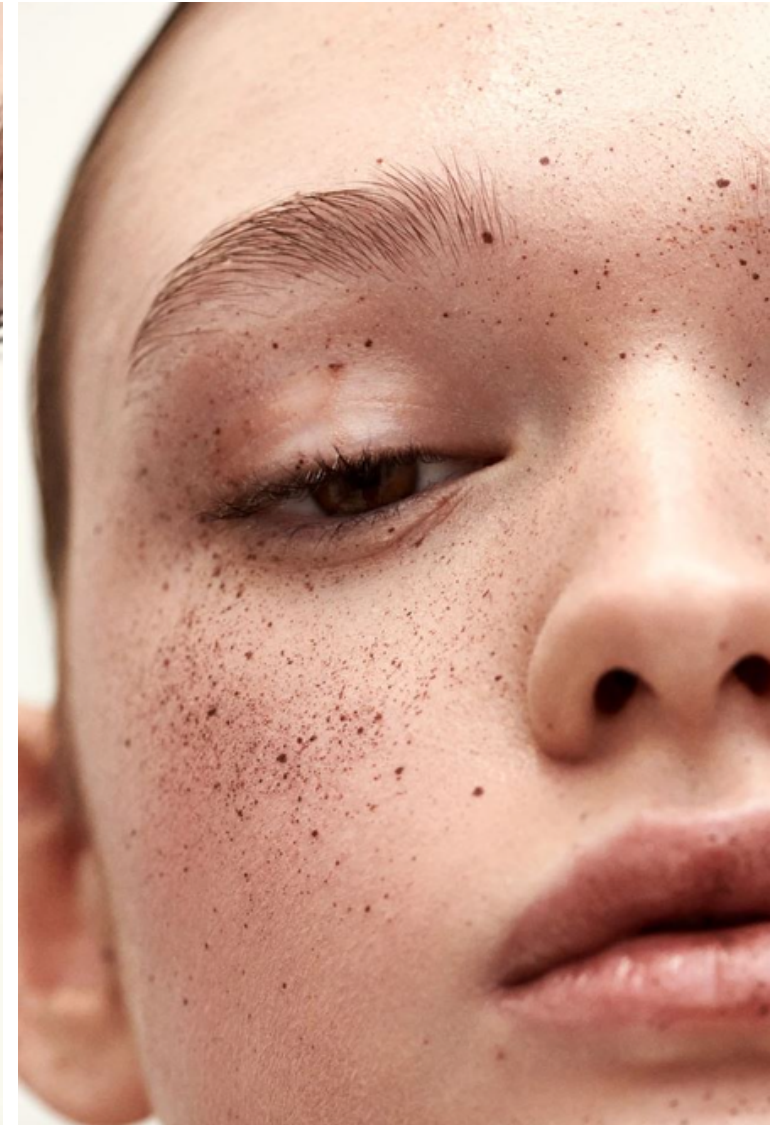

Bust 82cm / 32.5"

Waist 62cm / 24.5"

Hips 89cm / 35"

Shoes EU/US/UK 41 / 9.5 / 8

Eyes Hazel

Hair Dark blond

Select

MODEL MANAGEMENT