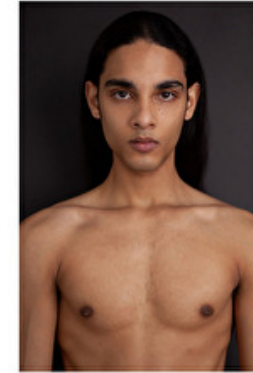

Eyes Hazel

Hair Black

Inseam 81cm / 32"

Suit size 48cm / 38"

Select

MODEL MANAGEMENT

JORDY ORTIZ

HEIGHT 187CM BUST 91CM WAIST 74CM HIPS 87CM EYES HAZEL HAIR BLACK