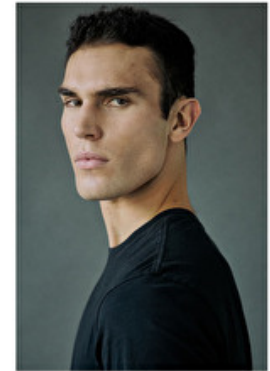

Select

MODEL MANAGEMENT

JOSH MCGREGOR

HEIGHT 189CM BUST 95CM WAIST 81CM HIPS 93CM EYES BROWN HAIR BLACK

182 RUE DE RIVOLI, 75001, PARIS
TEL: + 33 (0) 1 40 20 15 15