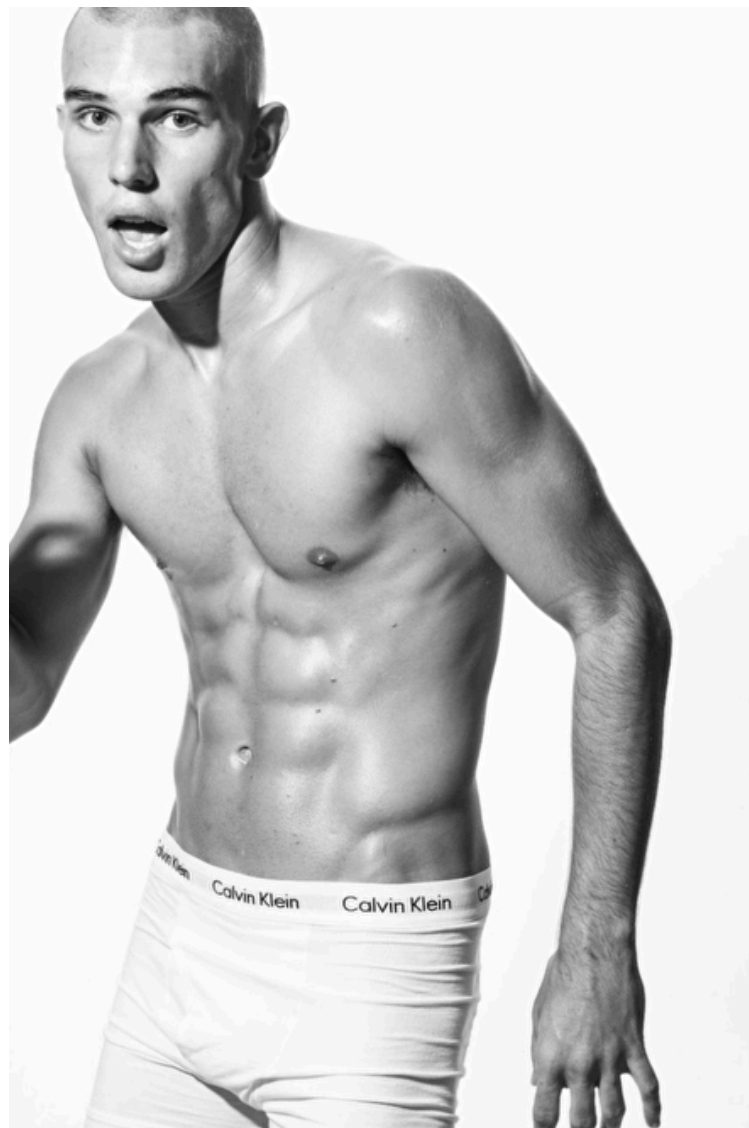

Select

MODEL MANAGEMENT

182 Rue de Rivoli, Paris, 75001, Ile-de-France, France

Phone: +33 (0) 1 40 20 15 15 Email: info.paris@selectmodel.com Website: <https://selectmodel.com/>

JOSH MCGREGOR

Height 189cm / 6' 2.5"

Chest 91cm / 36"

Waist 76cm / 30"

Hips 95cm / 37.5"

Shoes EU/US/UK 44 / 11 / 9.5

Eyes Brown

Hair Brown

Suit size 48cm / 38"