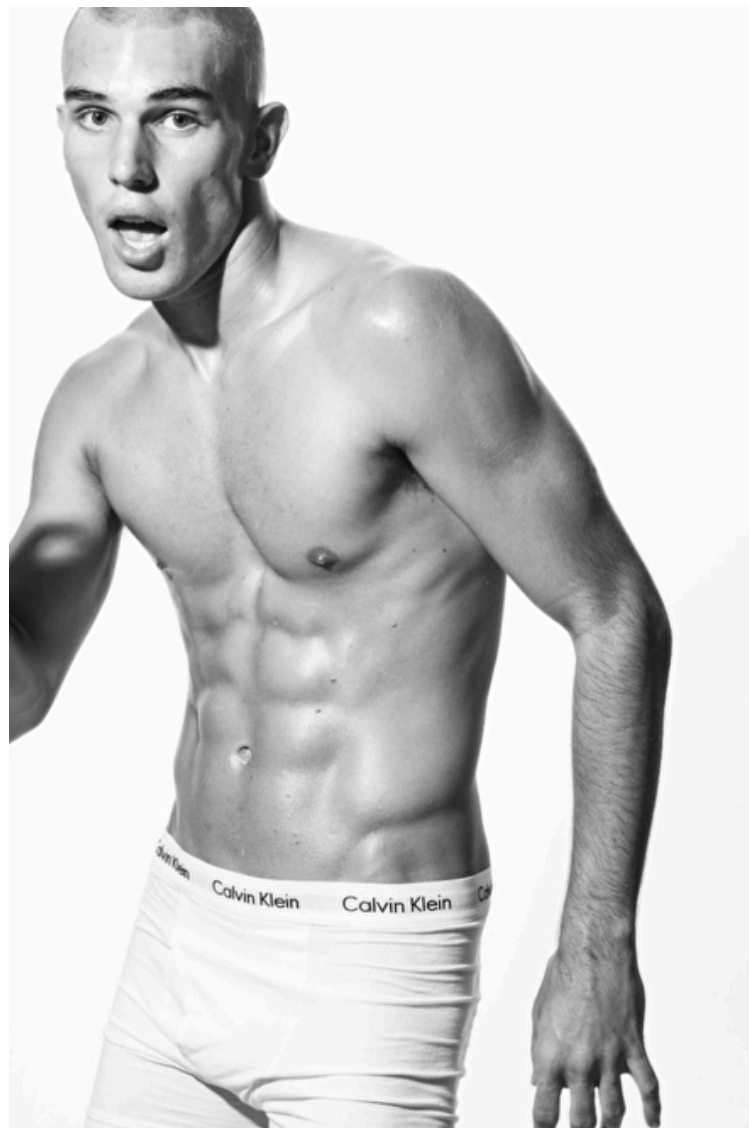

Select

MODEL MANAGEMENT

182 Rue de Rivoli, Paris, 75001, Île-de-France, France

Phone: +33 (0) 1 40 20 15 15 Email: info.paris@selectmodel.com Website: <https://selectmodel.com/>

JOSH MCGREGOR

Height 189cm / 6' 2.5"

Chest 95cm / 37.5"

Waist 81cm / 32"

Hips 93cm / 36.5"

Shoes EU/US/UK 45 / 12 / 10.5

Eyes Brown

Hair Brown

Suit size 50cm / 40"