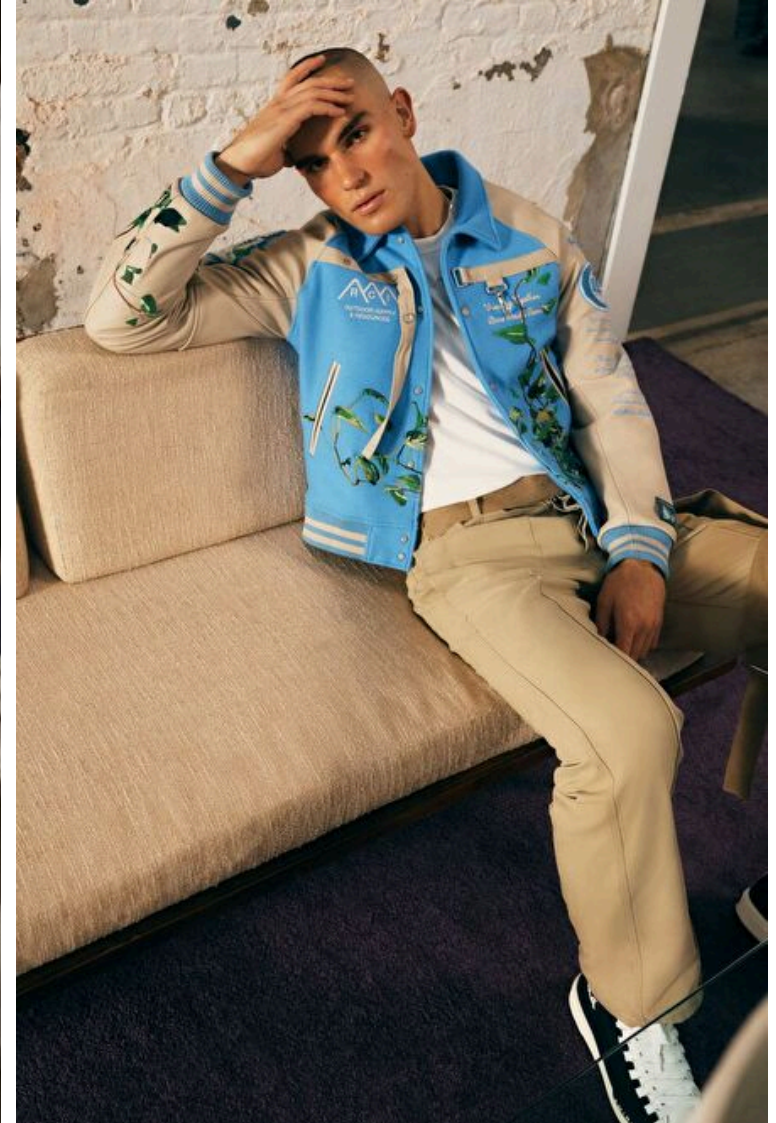

Select

MODEL MANAGEMENT

182 Rue de Rivoli, Paris, 75001, Île-de-France, France

Phone: +33 (0) 1 40 20 15 15 Email: info.paris@selectmodel.com Website: <https://selectmodel.com/>

JOSH MCGREGOR

Height 189cm / 6' 2.5"

Chest 95cm / 37.5"

Waist 81cm / 32"

Hips 93cm / 36.5"

Shoes EU/US/UK 45 / 12 / 10.5

Eyes Brown

Hair Brown

Suit size 50cm / 40"