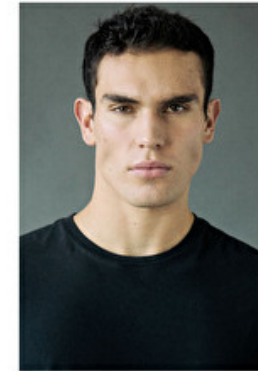

Select

MODEL MANAGEMENT

JOSH MCGREGOR

HEIGHT 189CM BUST 95CM WAIST 81CM HIPS 93CM EYES BROWN HAIR BLACK

182 RUE DE RIVOLI, 75001, PARIS
TEL: + 33 (0) 1 40 20 15 15