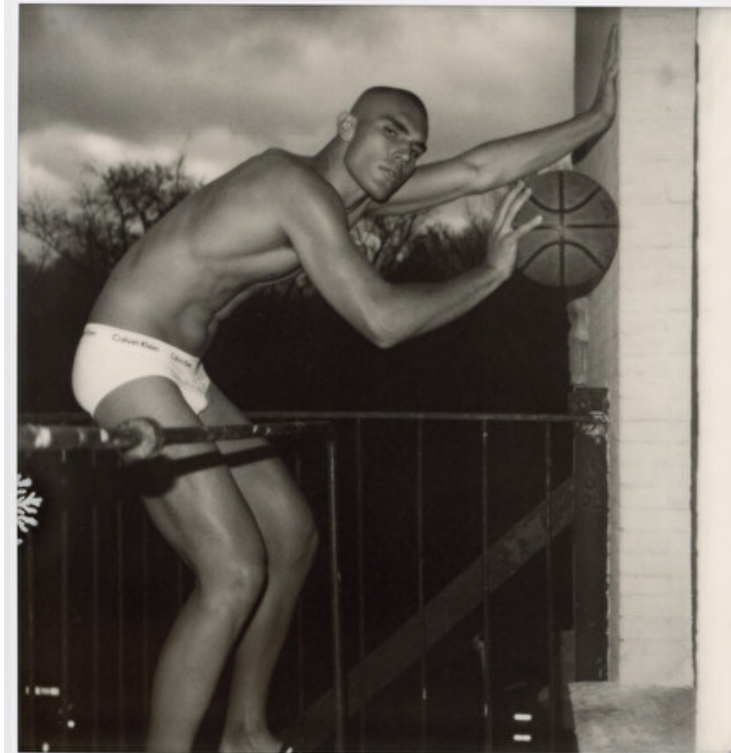

JOSH MCGREGOR

Height 189cm / 6' 2.5"

Chest 95cm / 37.5"

Waist 81cm / 32"

Hips 93cm / 36.5"

Shoes EU/US/UK 45 / 12 / 10.5

Eyes Brown

Hair Brown

Suit size 50cm / 40"