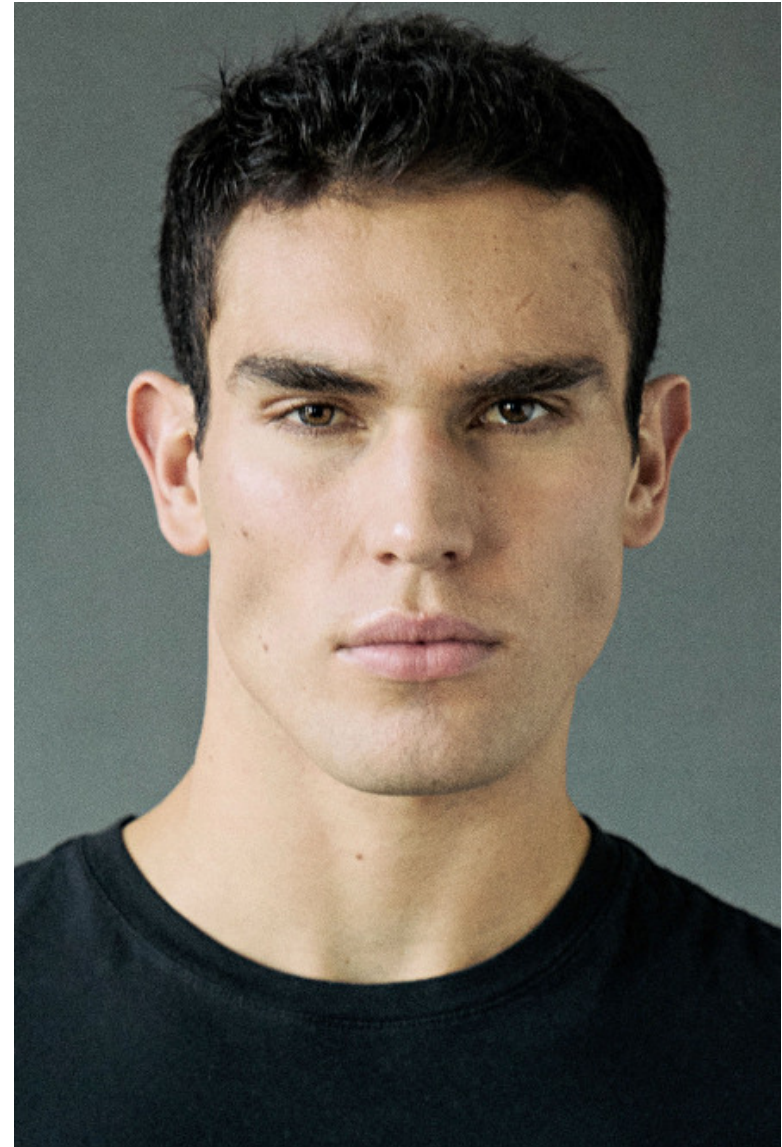

JOSH MCGREGOR

Height 189cm / 6' 2.5"

Chest 95cm / 37.5"

Waist 81cm / 32"

Hips 93cm / 36.5"

Shoes EU/US/UK 45 / 12 / 10.5

Eyes Brown

Hair Brown

Suit size 50cm / 40"