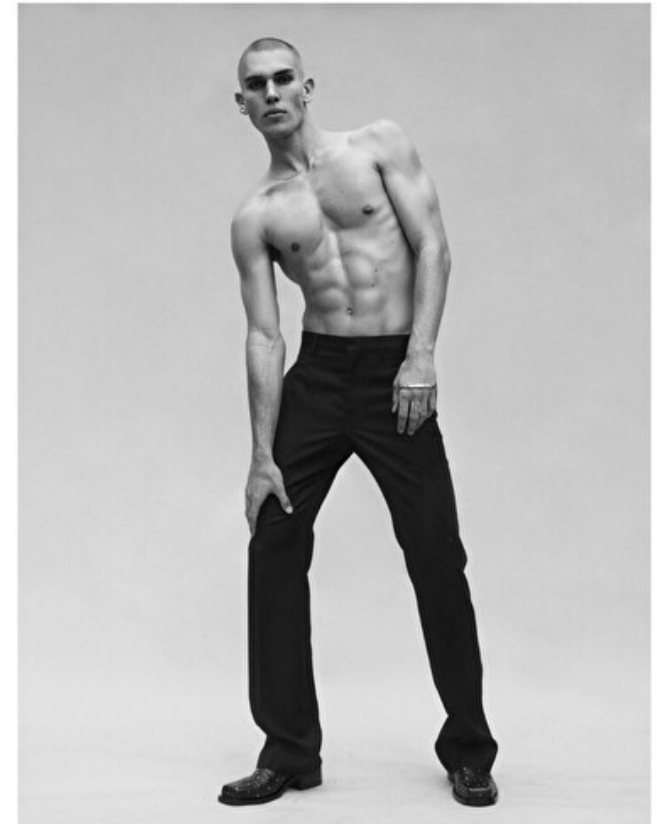

Select

MODEL MANAGEMENT

182 Rue de Rivoli, Paris, 75001, Ile-de-France, France

Phone: +33 (0) 1 40 20 15 15 Email: info.paris@selectmodel.com Website: <https://selectmodel.com/>

JOSH MCGREGOR

Height 189cm / 6' 2.5"

Chest 91cm / 36"

Waist 76cm / 30"

Hips 95cm / 37.5"

Shoes EU/US/UK 44 / 11 / 9.5

Eyes Brown

Hair Brown

Suit size 48cm / 38"

Total look GIVENCHY
Stylonia ALAN CROCETTI

226