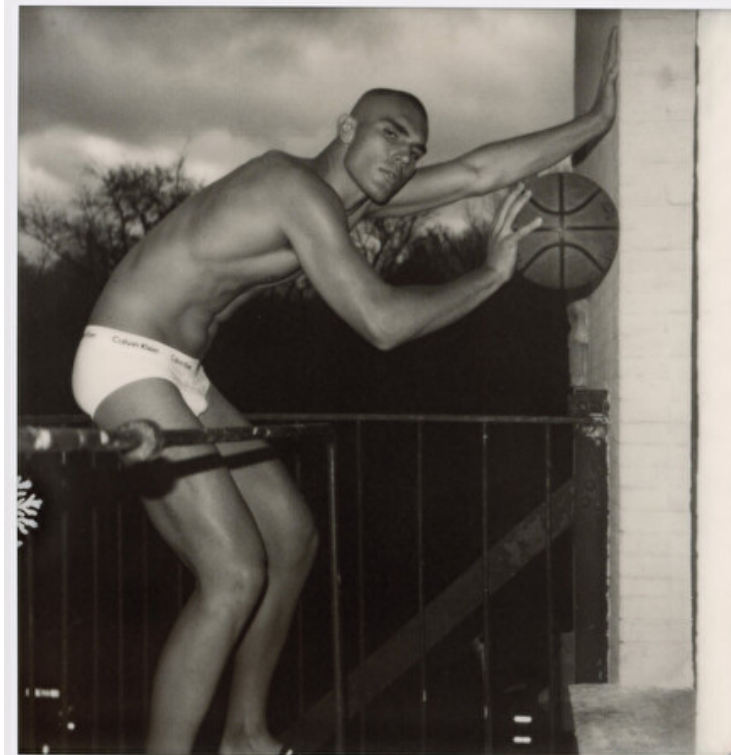

JOSH MCGREGOR

Height 189cm / 6' 2.5"

Chest 91cm / 36"

Waist 76cm / 30"

Hips 95cm / 37.5"

Shoes EU/US/UK 44 / 11 / 9.5

Eyes Brown

Hair Brown

Suit size 48cm / 38"