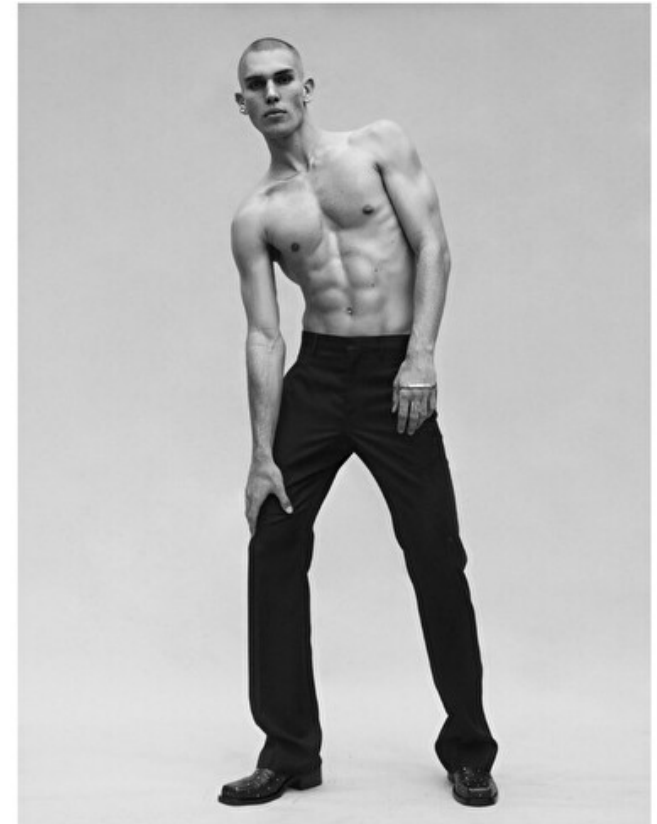

Select

MODEL MANAGEMENT

182 Rue de Rivoli, Paris, 75001, Île-de-France, France

Phone: +33 (0) 1 40 20 15 15 Email: info.paris@selectmodel.com Website: <https://selectmodel.com/>

JOSH MCGREGOR

Height 189cm / 6' 2.5"

Chest 95cm / 37.5"

Waist 81cm / 32"

Hips 93cm / 36.5"

Shoes EU/US/UK 45 / 12 / 10.5

Eyes Brown

Hair Brown

Suit size 50cm / 40"

Total look GIVENCHY
Stylonia ALAN CROCETTI

226