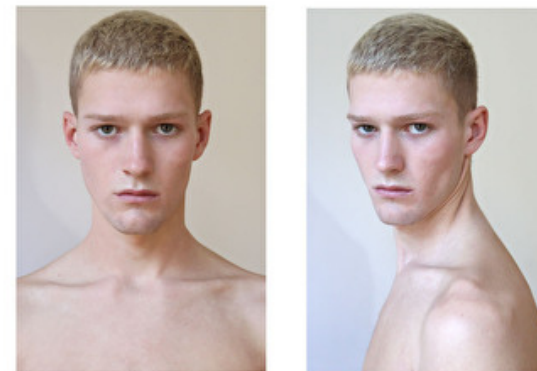

Waist 71cm / 28"

Hips 88cm / 34.5"

Shoes EU/US/UK 43 / 10.5 / 9

Eyes Blue

Hair Platinum blond

Suit size 48cm / 38"

Select

MODEL MANAGEMENT

JOSH PRIEST

HEIGHT 188CM BUST 93CM WAIST 71CM HIPS 88CM EYES BLUE HAIR BLOND

182 RUE DE RIVOLI, 75001, PARIS
TEL: + 33 (0) 1 40 20 15 15