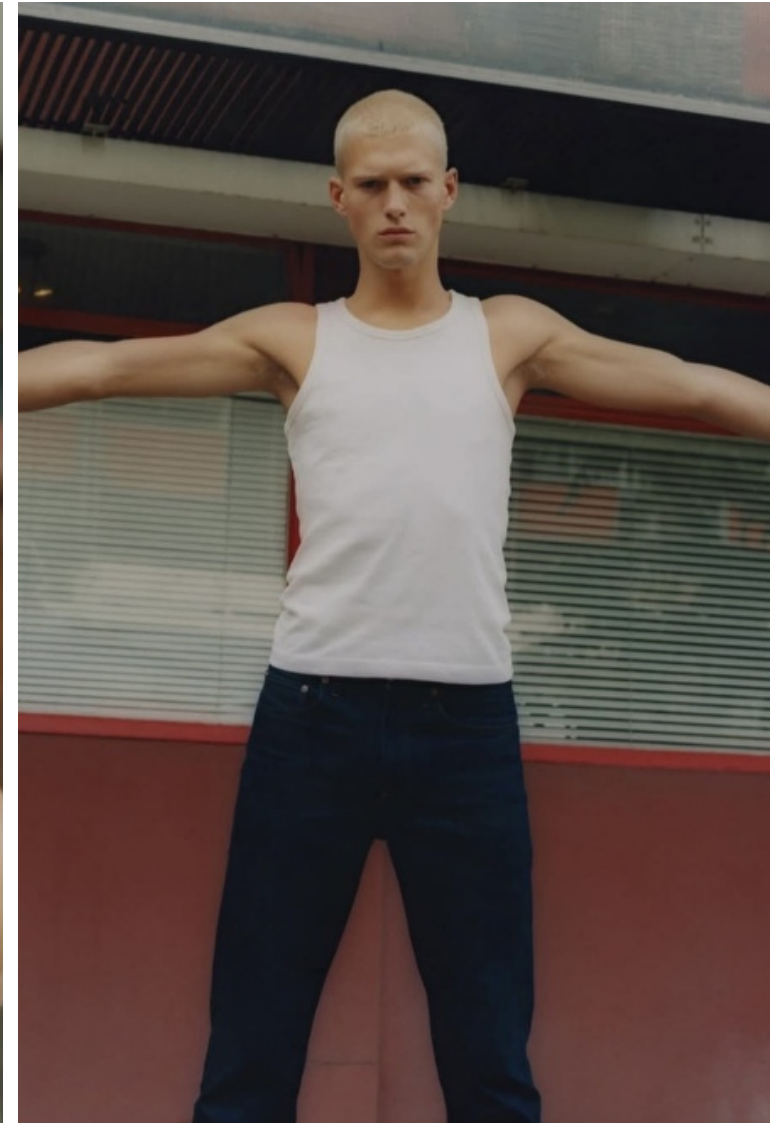

Chest 91cm / 36"

Waist 71cm / 28"

Hips 88cm / 34.5"

Shoes EU/US/UK 43 / 10.5 / 9

Eyes Blue

Hair Platinum blond

Suit size 48cm / 38"

Select