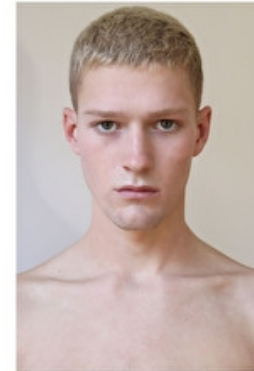

MODEL MANAGEMENT

182 Rue de Rivoli, Paris, 75001, Ile-de-France, France

Phone: +33 (0) 1 40 20 15 15 Email: info.paris@selectmodel.com Website: <https://selectmodel.com/>

JOSH PRIEST

Height 188cm / 6' 2.0"

Chest 91cm / 36"

Waist 71cm / 28"

Hips 88cm / 34.5"

Shoes EU/US/UK 43 / 10.5 / 9

Eyes Blue

Hair Platinum blond

Suit size 48cm / 38"

Select

MODEL MANAGEMENT

JOSH PRIEST

HEIGHT 188CM BUST 93CM WAIST 71CM HIPS 88CM EYES BLUE HAIR BLOND

182 RUE DE RIVOLI, 75001, PARIS
TEL: + 33 (0) 1 40 20 15 15