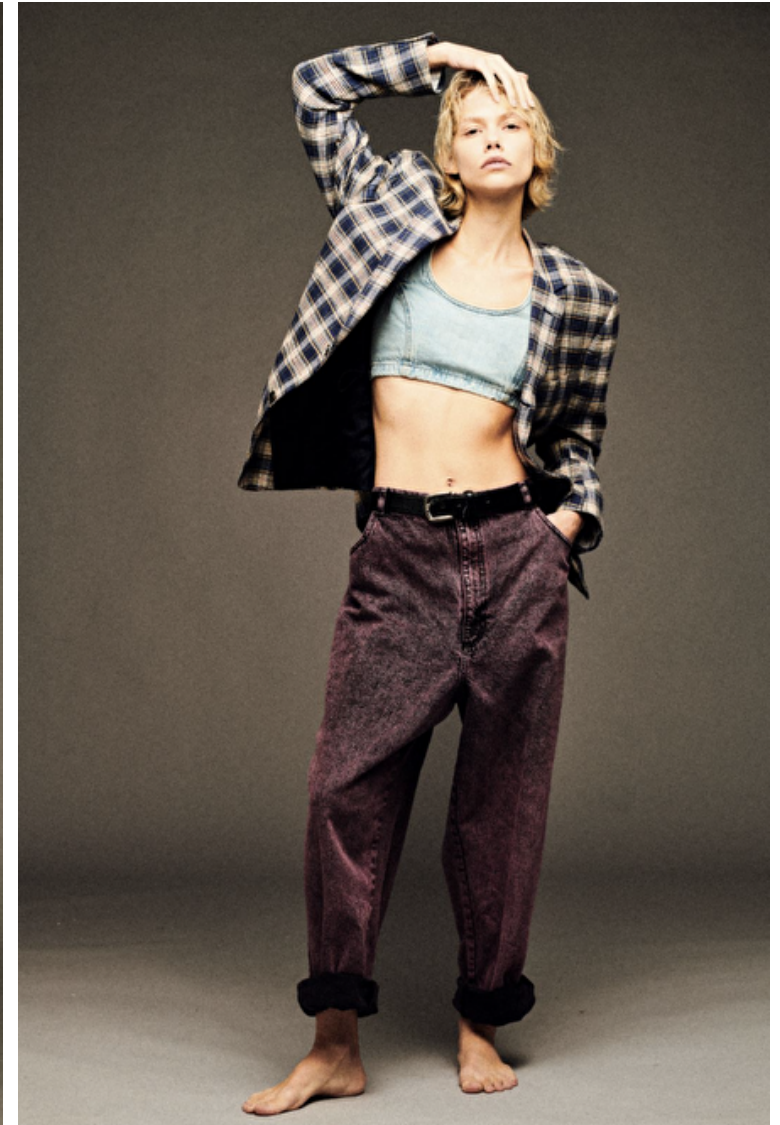

Bust 78cm / 30.5"

Waist 60cm / 23.5"

Hips 88cm / 34.5"

Shoes EU/US/UK 38.5 / 7.5 / 5

Eyes Blue green

Hair Blond

Select

MODEL MANAGEMENT

Waist 60cm / 23.5"

Hips 88cm / 34.5"

Shoes EU/US/UK 38.5 / 7.5 / 5

Eyes Blue green

Hair Blond

Select

MODEL MANAGEMENT

182 Rue de Rivoli, Paris, 75001, Île-de-France, France