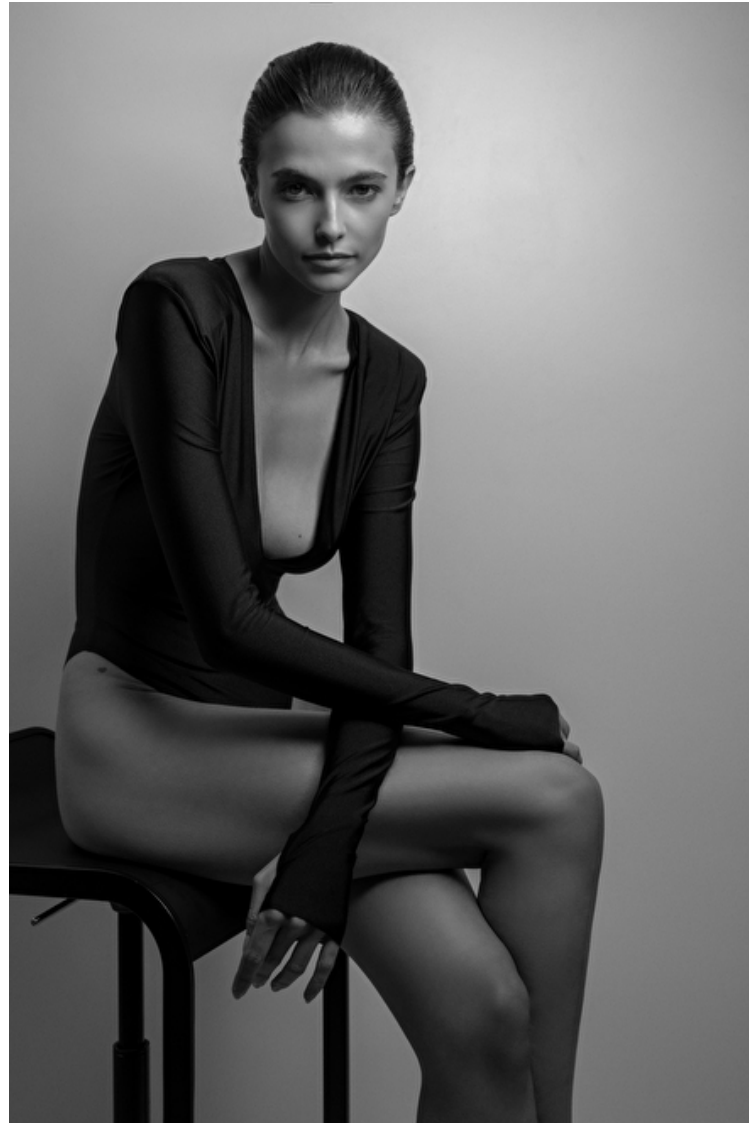

Select

MODEL MANAGEMENT

182 Rue de Rivoli, Paris, 75001, Île-de-France, France

Phone: +33 (0) 1 40 20 15 15 Email: info.paris@selectmodel.com Website: <https://selectmodel.com/>

Julia Jane Rose

Height 177cm / 5' 9.5"

Bust 82cm / 32.5"

Waist 61cm / 24"

Hips 88cm / 34.5"

Shoes EU/US/UK 39 / 8 / 6

Eyes Blue

Hair Brown