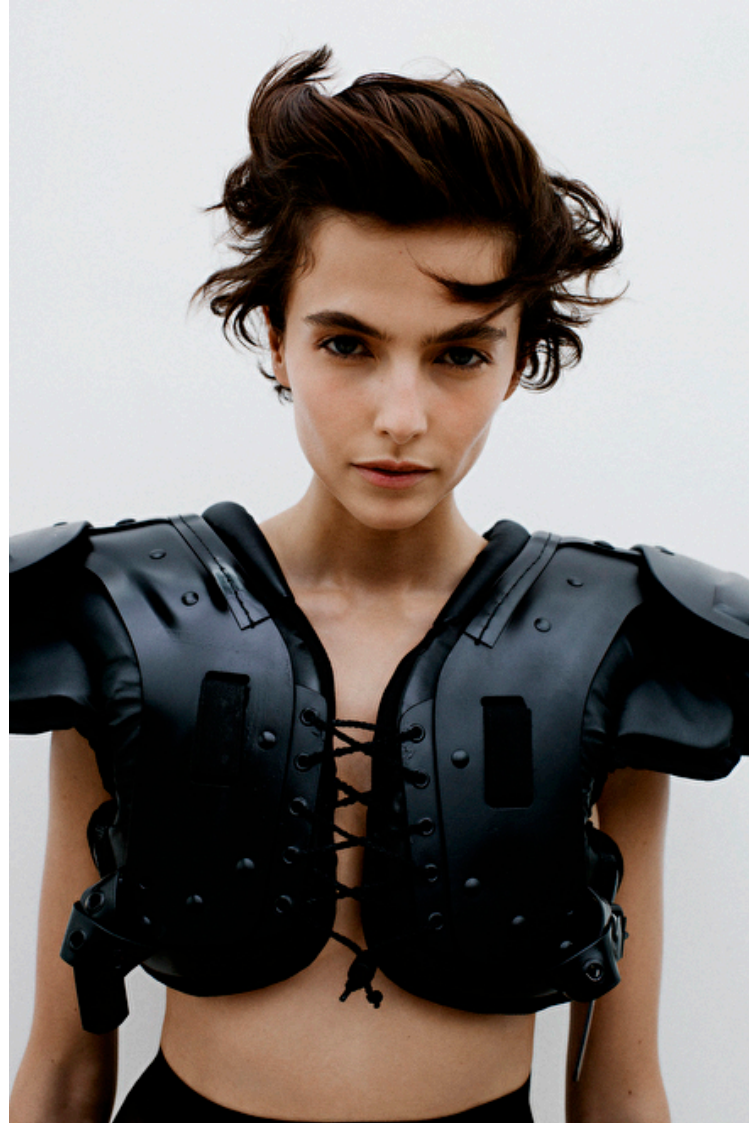

Waist 61cm / 24"

Hips 88cm / 34.5"

Shoes EU/US/UK 39 / 8 / 6

Eyes Blue

Hair Brown

Select

MODEL MANAGEMENT

182 Rue de Rivoli, Paris, 75001, Île-de-France, France