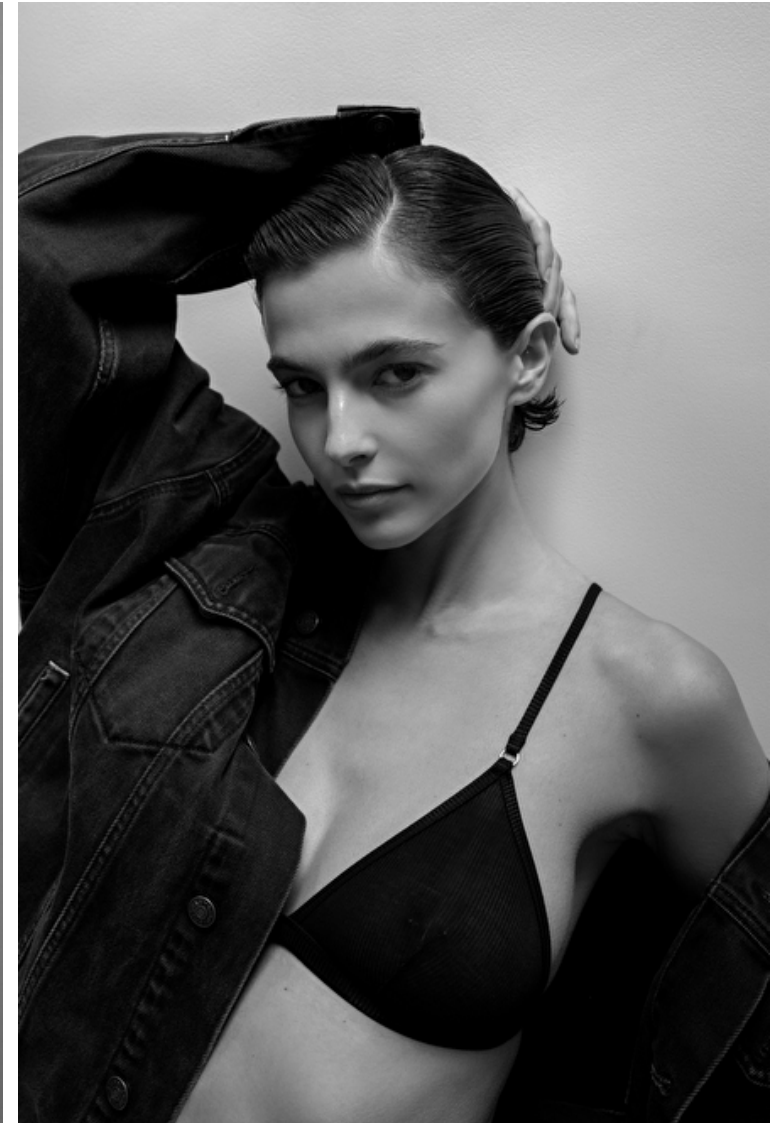

Select

MODEL MANAGEMENT

182 Rue de Rivoli, Paris, 75001, Île-de-France, France

Phone: +33 (0) 1 40 20 15 15 Email: info.paris@selectmodel.com Website: <https://selectmodel.com/>

Julia Jane Rose

Height 177cm / 5' 9.5"

Bust 82cm / 32.5"

Waist 61cm / 24"

Hips 88cm / 34.5"

Shoes EU/US/UK 39 / 8 / 6

Eyes Blue

Hair Brown