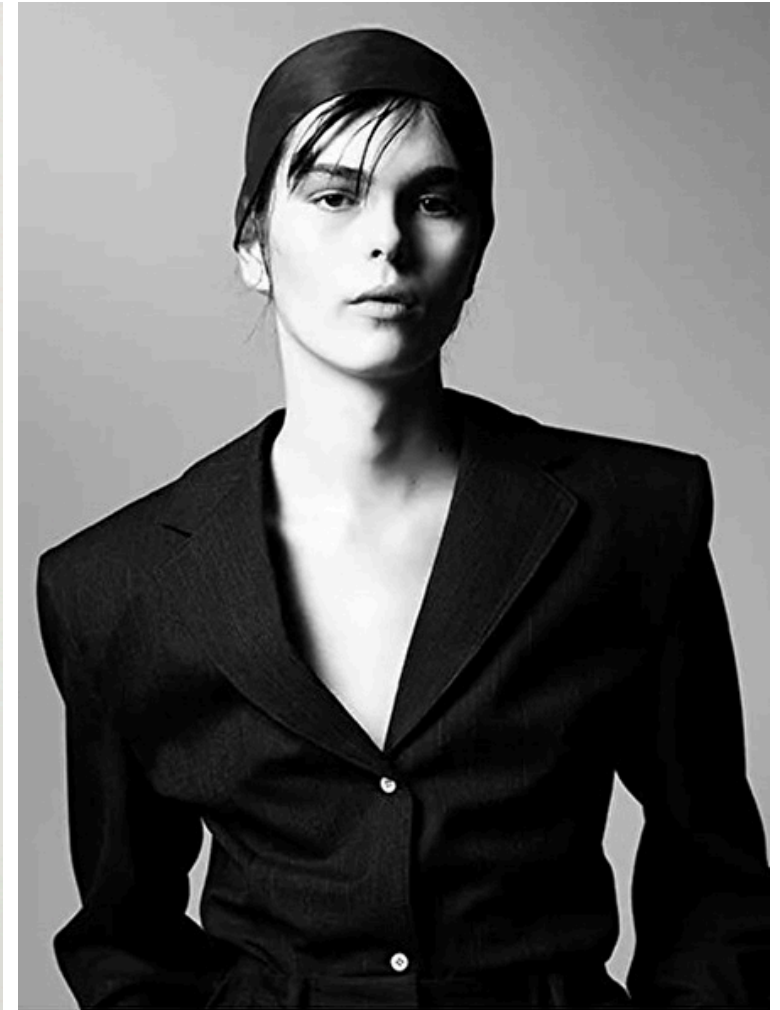

Bust 81cm / 32"

Waist 65cm / 25.5"

Hips 90cm / 35.5"

Shoes EU/US/UK 41 / 9.5 / 8

Eyes Brown

Hair Brown

Select

MODEL MANAGEMENT