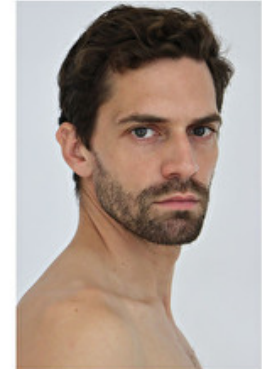

Select

MODEL MANAGEMENT

182 Rue de Rivoli, Paris, 75001, Ile-de-France, France

Phone: +33 (0) 1 40 20 15 15 Email: info.paris@selectmodel.com Website: <https://selectmodel.com/>

JULIEN BALESTIER

Height 187cm / 6' 1.5"

Height 187cm / 6' 1.5"

Chest 96cm / 38"

Waist 76cm / 30"

Hips 93cm / 36.5"

Shoes EU/US/UK 45 / 12 / 10.5

Hair Brown

Eyes Green

Suit size 48cm / 38"

Select

MODEL MANAGEMENT

JULIEN BALESTIER

HEIGHT 187CM BUST 96CM WAIST 76CM HIPS 93CM EYES GREEN HAIR BROWN

182 RUE DE RIVOLI, 75001, PARIS
TEL: + 33 (0) 1 40 20 15 15