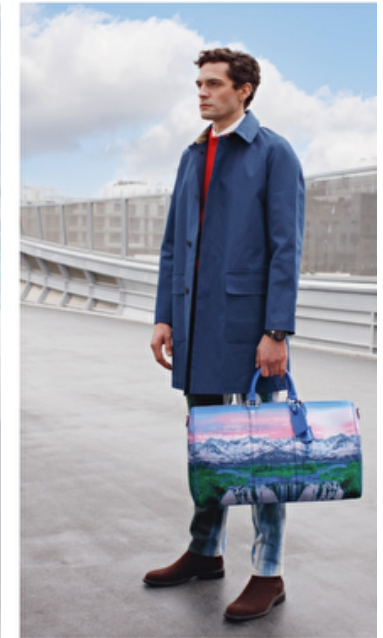

Select

MODEL MANAGEMENT

182 Rue de Rivoli, Paris, 75001, Ile-de-France, France

Phone: +33 (0) 1 40 20 15 15 Email: info.paris@selectmodel.com Website: https://selectmodel.com/

JULIEN BALESTIER

Height 187cm / 6' 1.5"

Chest 96cm / 38"

Waist 76cm / 30"

Hips 93cm / 36.5"

Shoes EU/US/UK 45 / 12 / 10.5

Hair Brown

Eyes Green

Suit size 48cm / 38"