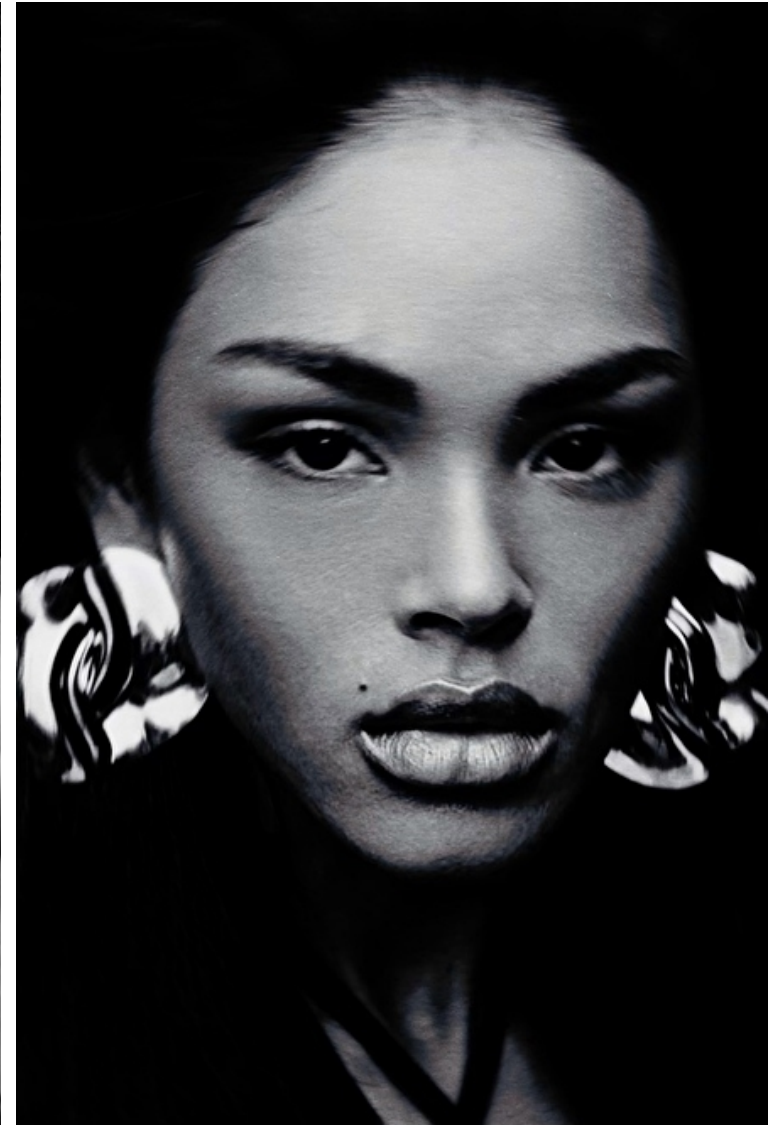

Size EU/US 32 / 2

Bust 86cm / 34"

Waist 59cm / 23"

Hips 86cm / 34"

Shoes EU/US/UK 38 / 7.5 / 5

Eyes Brown

Hair Brown

Cup C