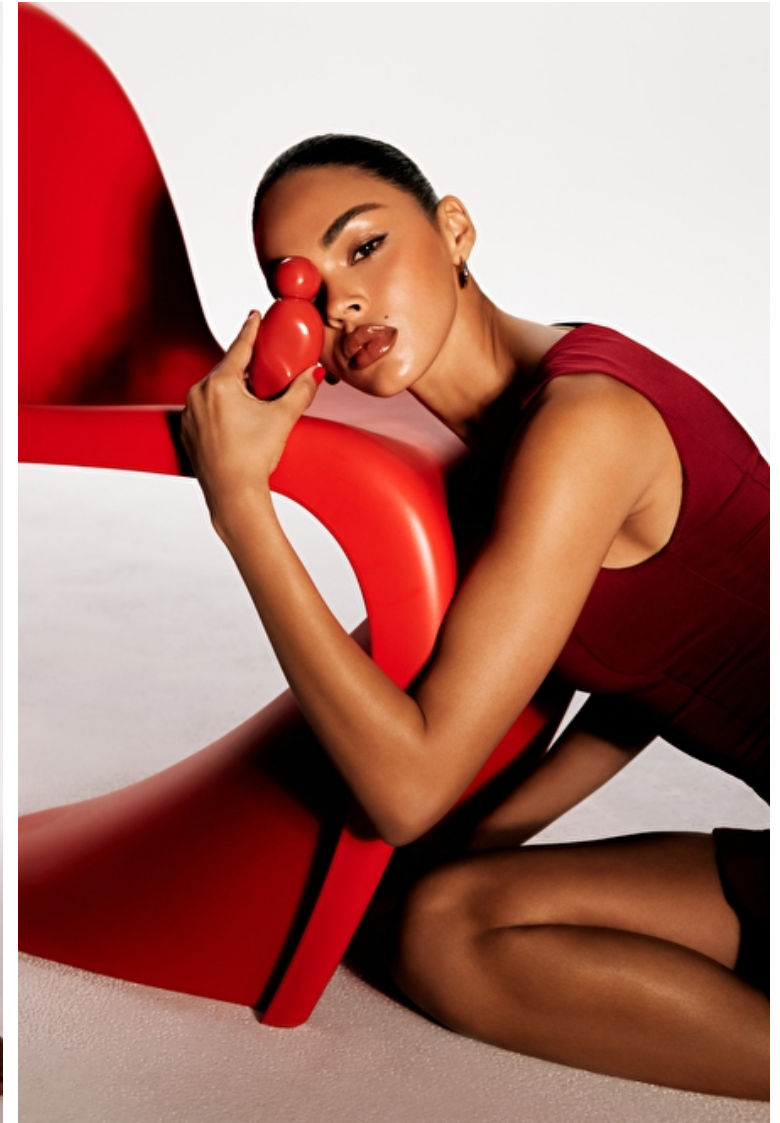

Size EU/US 32 / 2

Bust 86cm / 34"

Waist 59cm / 23"

Hips 86cm / 34"

Shoes EU/US/UK 38 / 7.5 / 5

Eyes Brown

Hair Brown

Cup C