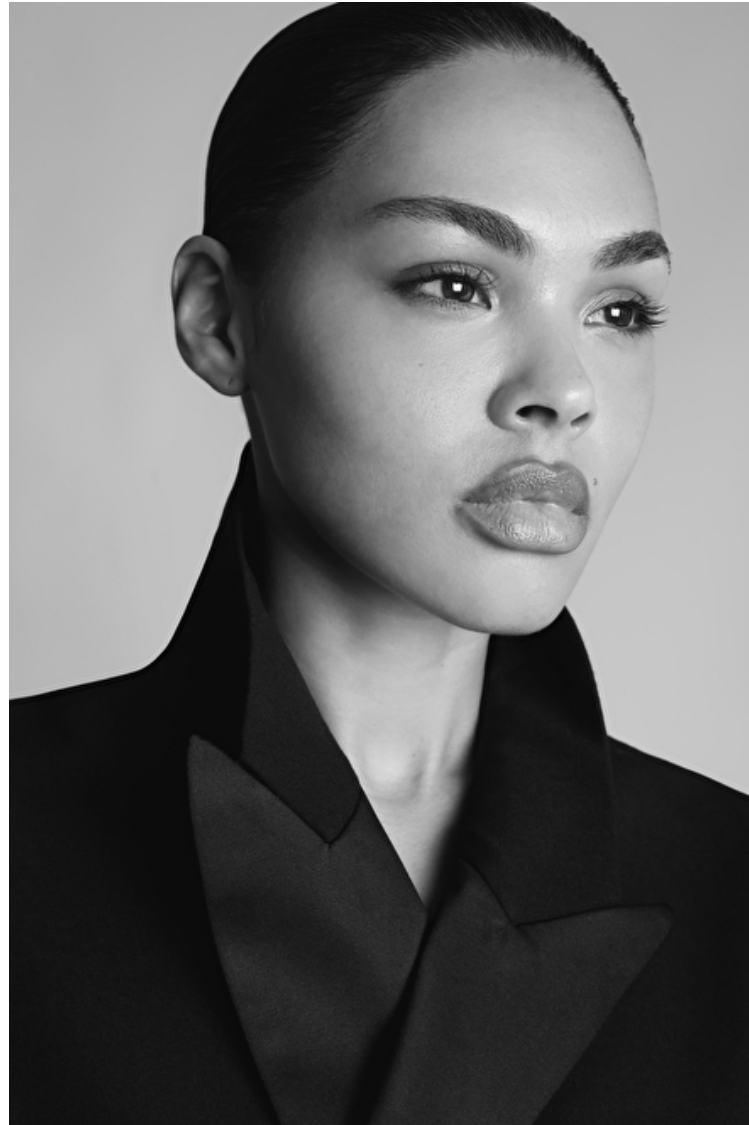

Size EU/US 32 / 2

Bust 86cm / 34"

Waist 59cm / 23"

Hips 86cm / 34"

Shoes EU/US/UK 38 / 7.5 / 5

Eyes Brown

Hair Brown

Cup C