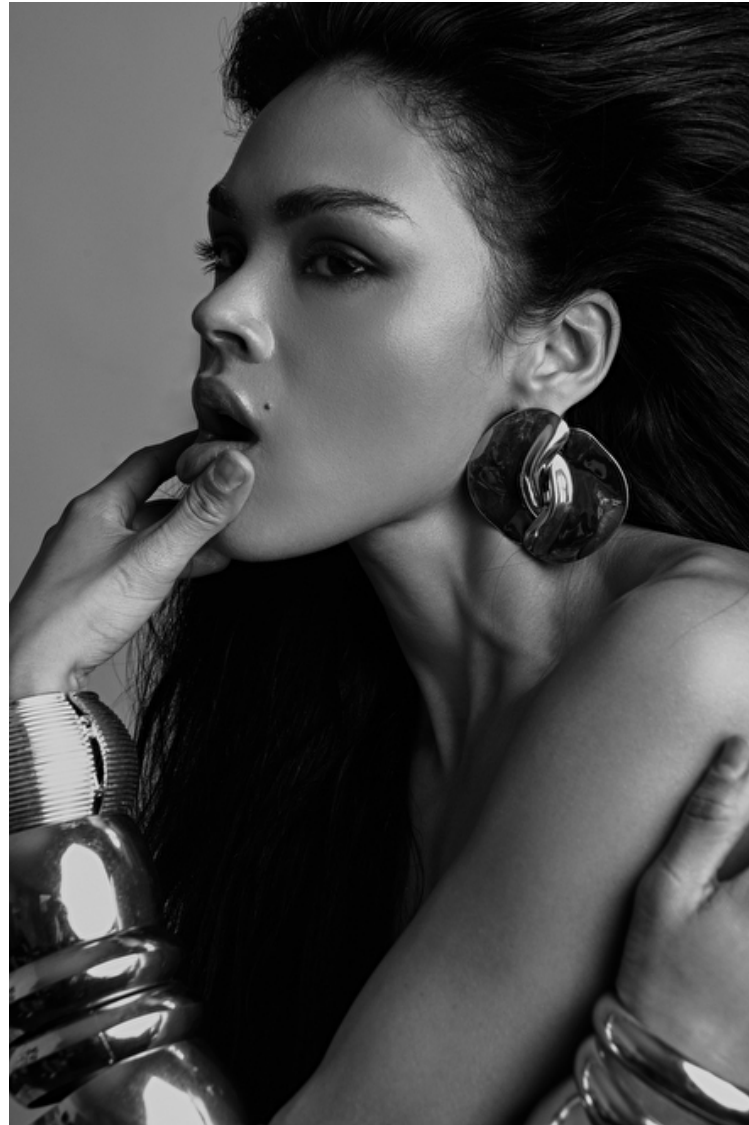

Size EU/US 32 / 2

Bust 86cm / 34"

Waist 59cm / 23"

Hips 86cm / 34"

Shoes EU/US/UK 38 / 7.5 / 5

Eyes Brown

Hair Brown

Cup C