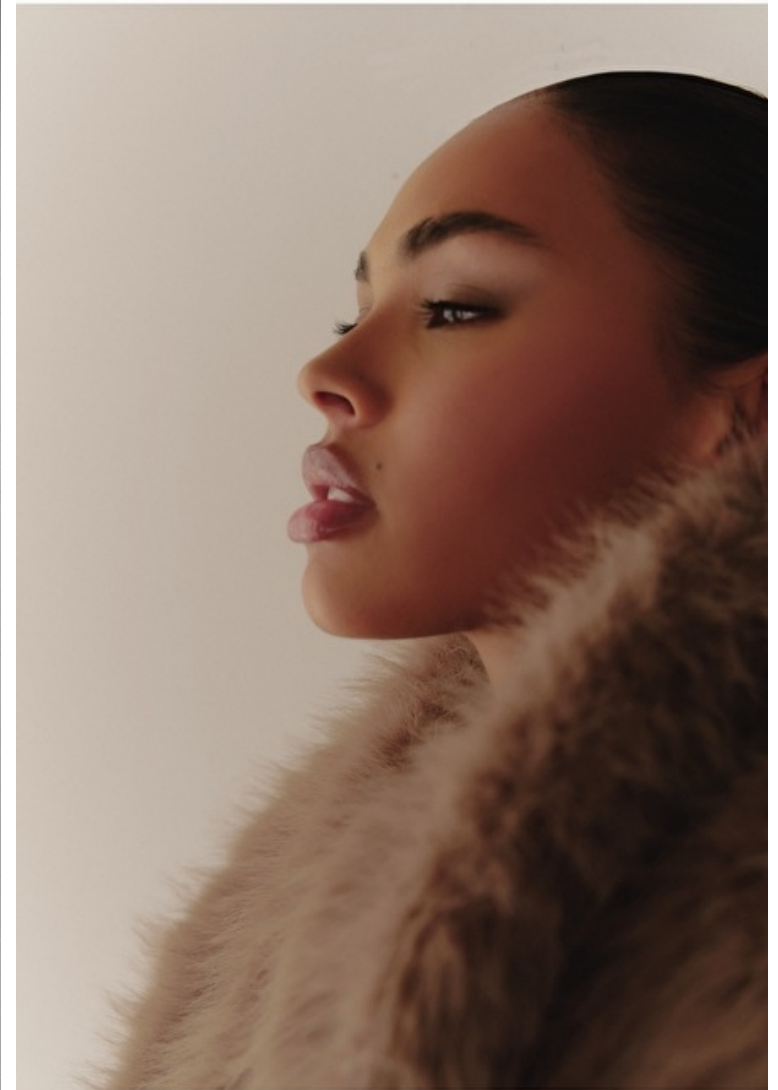

Size EU/US 32 / 2

Bust 86cm / 34"

Waist 59cm / 23"

Hips 86cm / 34"

Shoes EU/US/UK 38 / 7.5 / 5

Eyes Brown

Hair Brown

Cup C