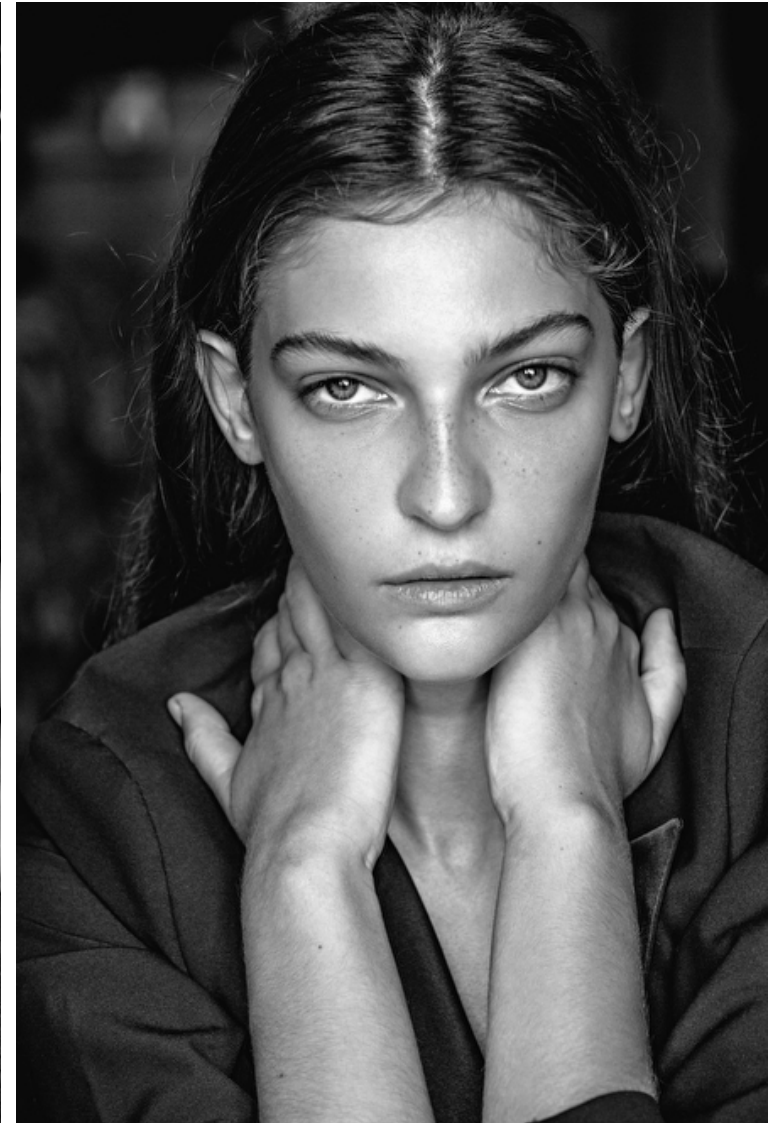

Bust 84cm / 33"

Waist 61cm / 24"

Hips 92cm / 36"

Shoes EU/US/UK 40 / 9 / 7

Hair Brown

Eyes Blue

Select

MODEL MANAGEMENT