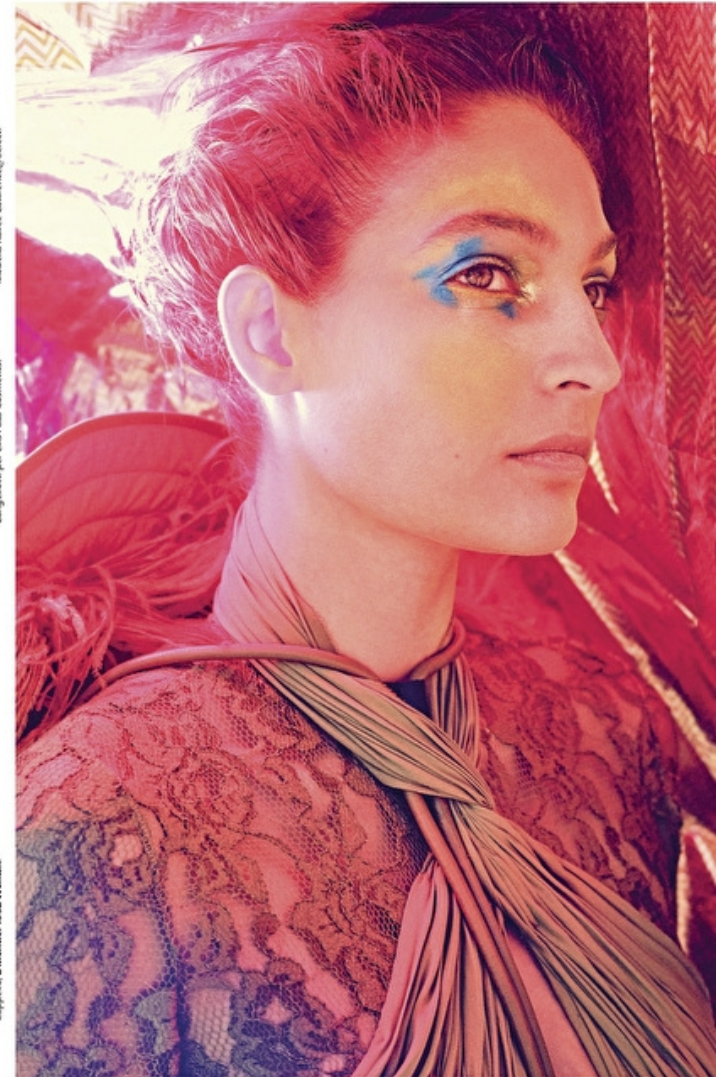

Kailee Lawrence

Height 180cm / 5' 11.0"

Bust 84cm / 33"

Waist 61cm / 24"

Hips 92cm / 36"

Shoes EU/US/UK 40 / 9 / 7

Hair Brown

Eyes Blue

Ha collaborato Federico Badi, Franco Misium
Lungobotti per Elia Fus, Cometic.