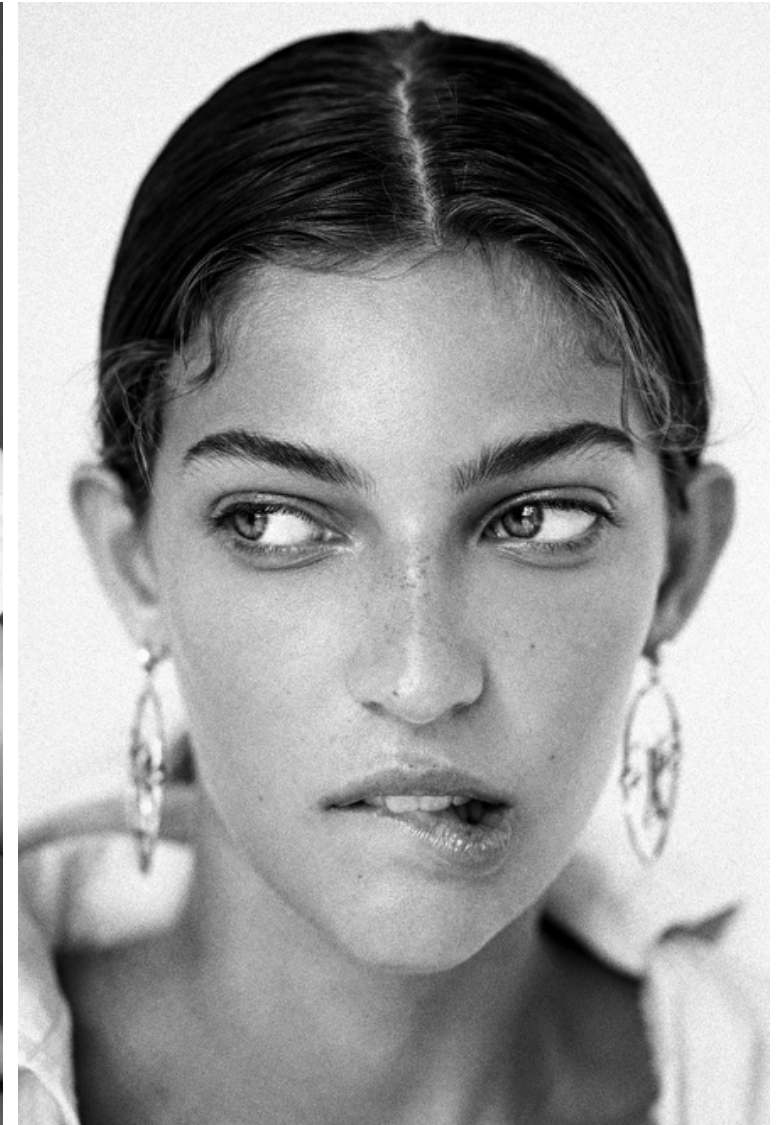

Waist 61cm / 24"

Hips 92cm / 36"

Shoes EU/US/UK 40 / 9 / 7

Hair Brown

Eyes Blue

Select

MODEL MANAGEMENT

182 Rue de Rivoli, Paris, 75001, Ile-de-France, France