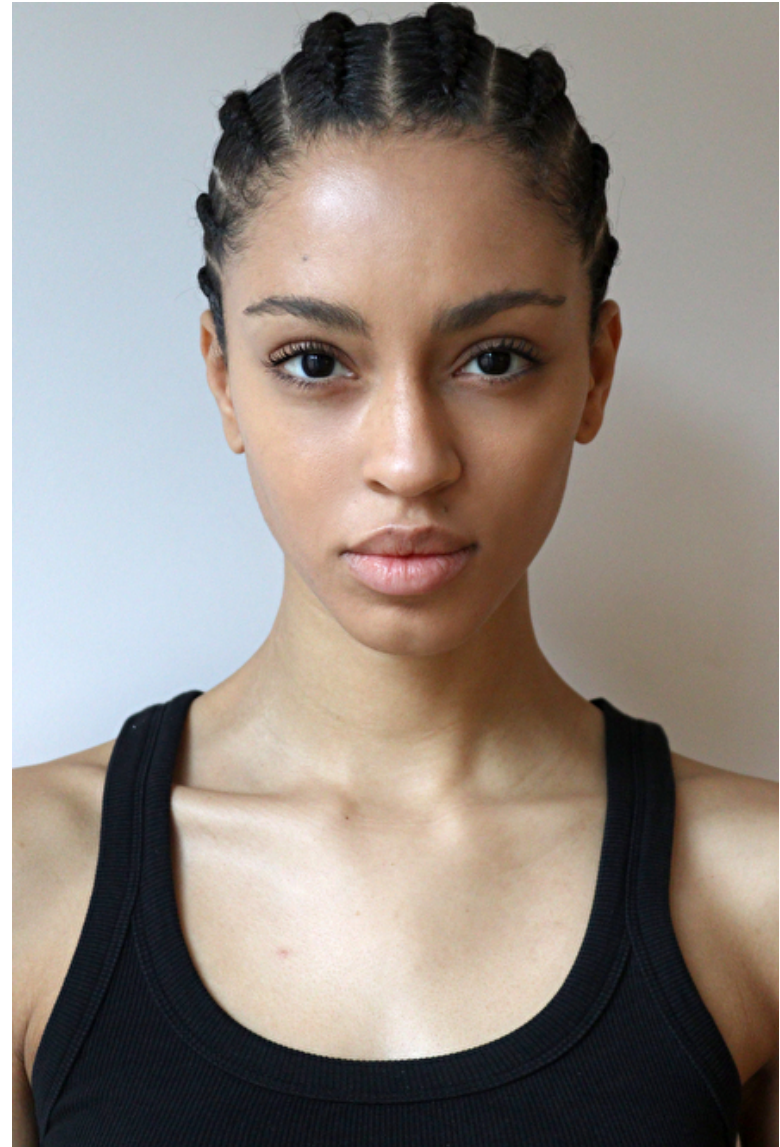

Karen Joigny

Height 179cm / 5' 10.5"

Bust 80cm / 31.5"

Waist 62cm / 24.5"

Hips 88cm / 34.5"

Shoes EU/US/UK 40 / 9 / 7

Eyes Black

Hair Brown

Bust 80cm / 31.5"

Waist 62cm / 24.5"

Hips 88cm / 34.5"

Shoes EU/US/UK 40 / 9 / 7

Eyes Black

Hair Brown

Select

MODEL MANAGEMENT