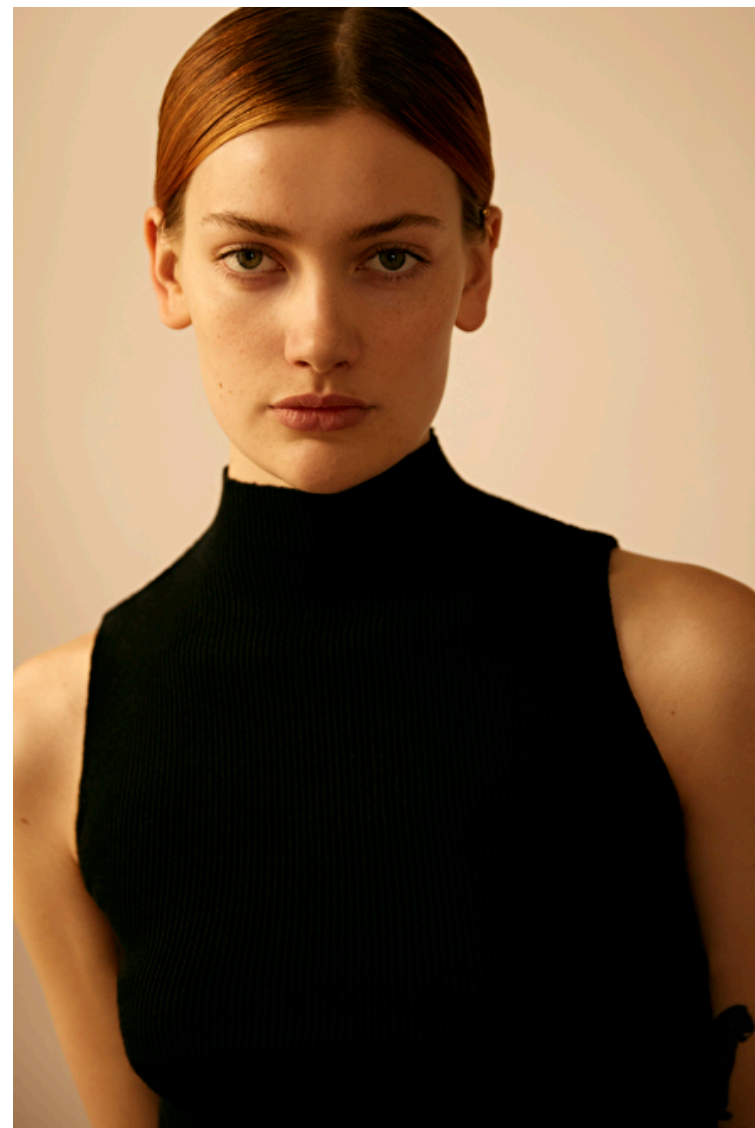

Select

MODEL MANAGEMENT

182 Rue de Rivoli, Paris, 75001, Île-de-France, France

Phone: +33 (0) 1 40 20 15 15 Email: info.paris@selectmodel.com Website: <https://selectmodel.com/>

Kas

Height 180cm / 5' 11.0"

Bust 81cm / 32"

Waist 61cm / 24"

Hips 89cm / 35"

Shoes EU/US/UK 40 / 9 / 7

Eyes Green

Hair Pink