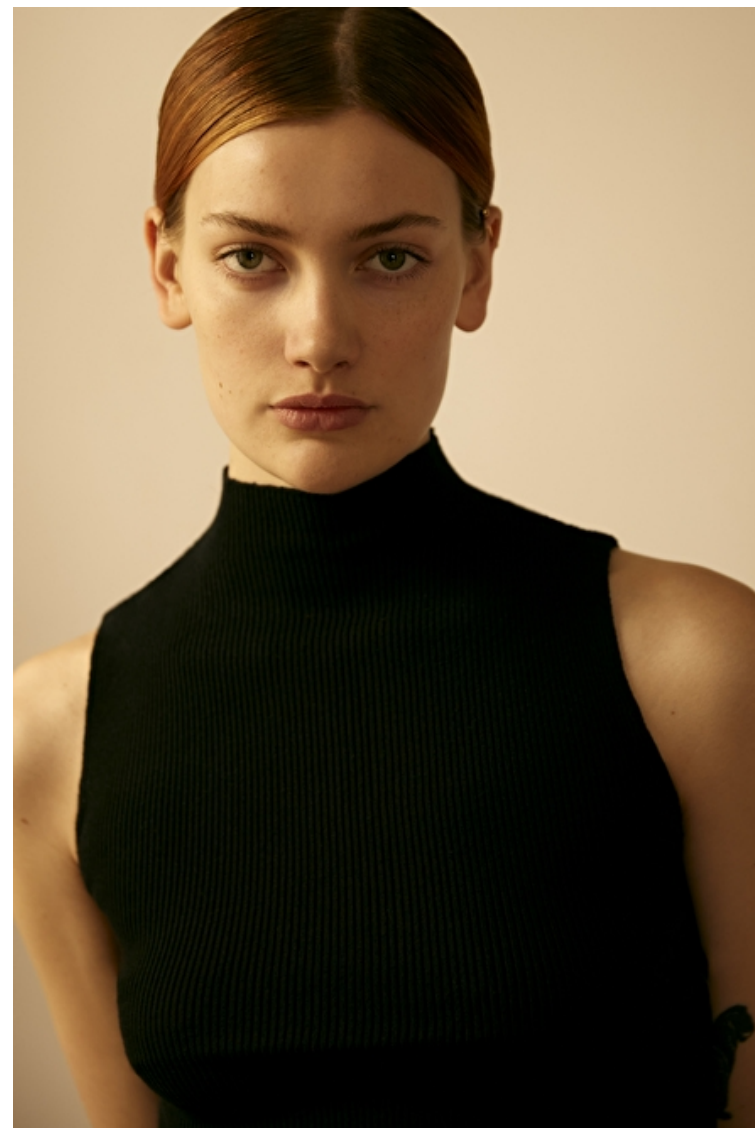

Select

MODEL MANAGEMENT

182 Rue de Rivoli, Paris, 75001, Ile-de-France, France

Phone: +33 (0) 1 40 20 15 15 Email: info.paris@selectmodel.com Website: <https://selectmodel.com/>

Kas

Height 180cm / 5' 11.0"

Bust 81cm / 32"

Waist 61cm / 24"

Hips 89cm / 35"

Shoes EU/US/UK 40 / 9 / 7

Eyes Green

Hair Pink