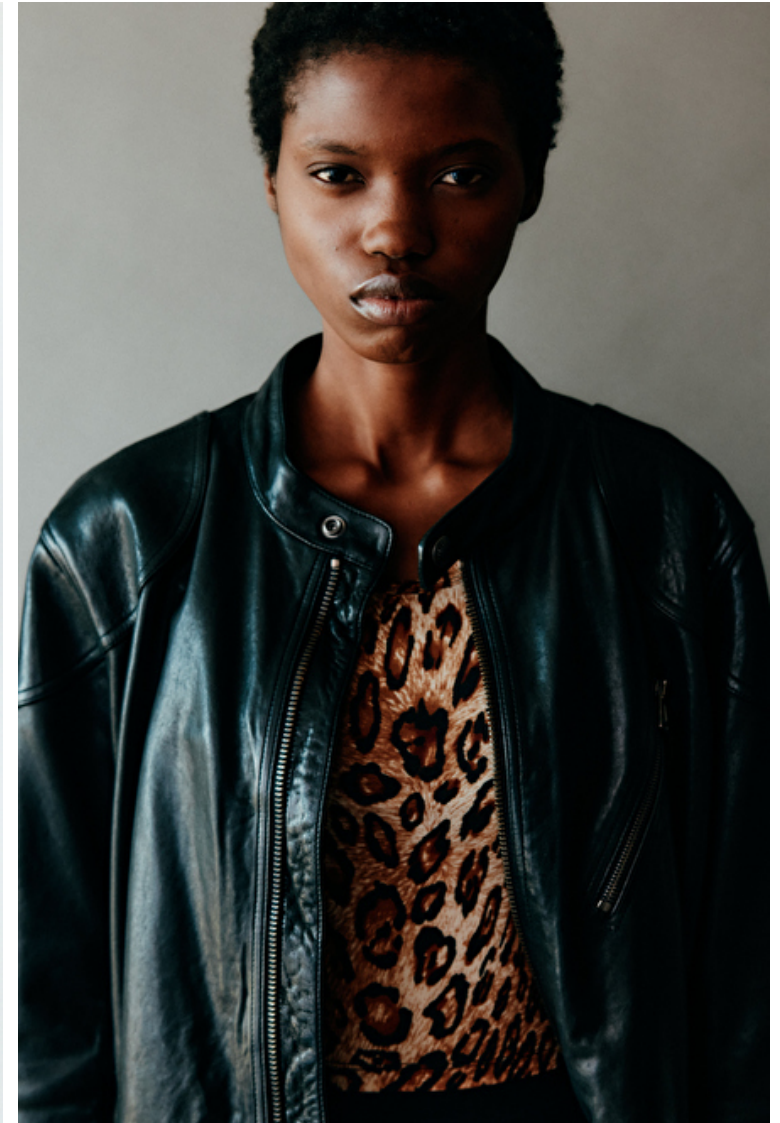

Select

MODEL MANAGEMENT

182 Rue de Rivoli, Paris, 75001, Ile-de-France, France

Phone: +33 (0) 1 40 20 15 15 Email: info.paris@selectmodel.com Website: <https://selectmodel.com/>

KETSIA CHELSEA YOKA

Height 178cm / 5' 10.0"

Bust 80cm / 31.5"

Waist 56cm / 22"

Hips 85cm / 33.5"

Shoes EU/US/UK 39 / 8 / 6

Eyes Brown