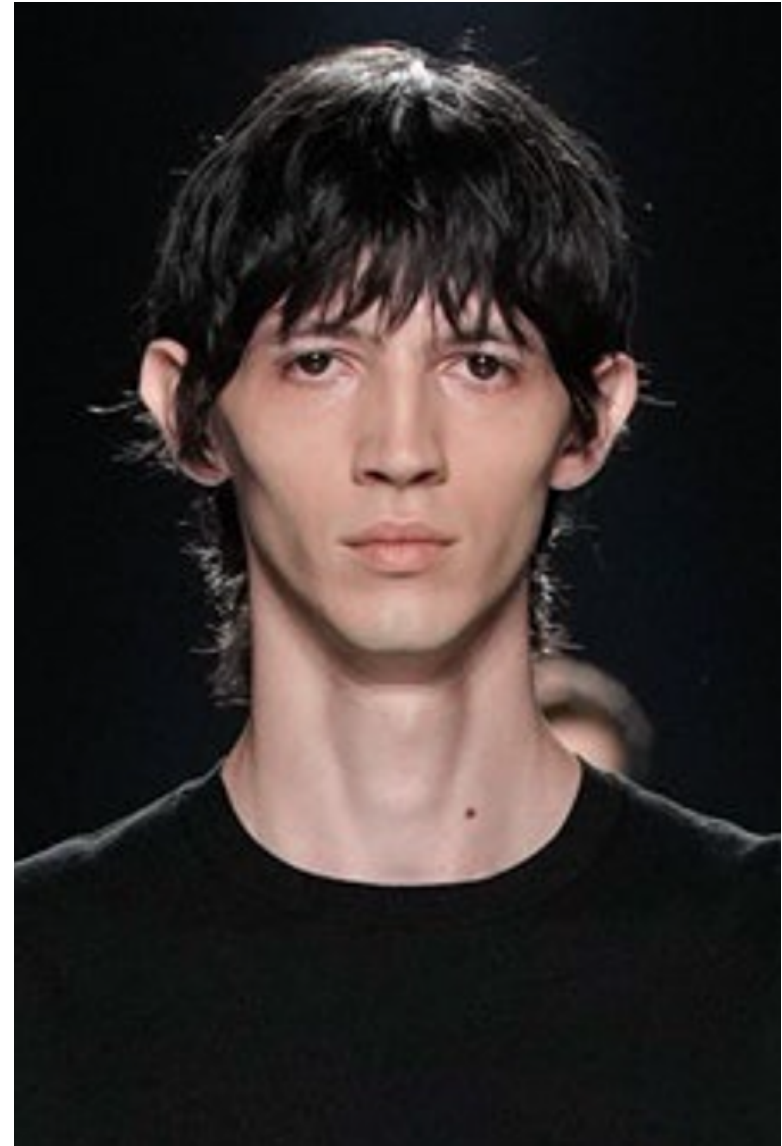

KEVIN CARLSSON

Height 190cm / 6' 3.0"

Chest 89cm / 35"

Waist 66cm / 26"

Hips 87cm / 34.5"

Shoes EU/US/UK 44 / 11 / 9.5

Eyes Brown

Hair Black

Suit size 46cm / 36"