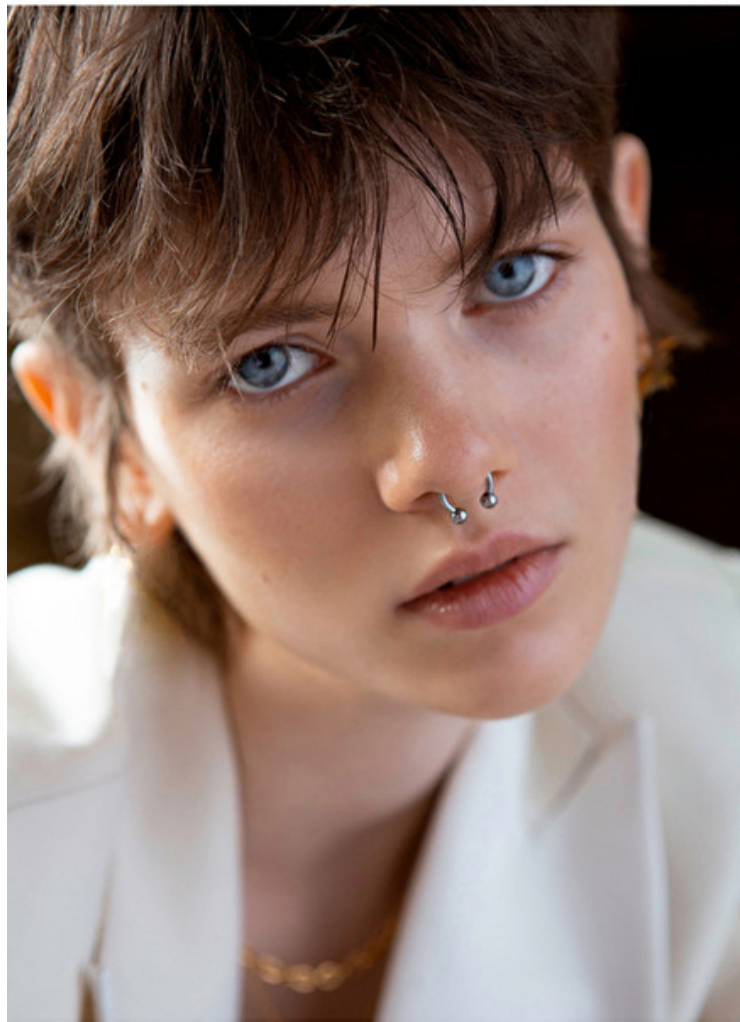

Hair Brown

Eyes Blue

KIRSTY SHEARER

Height 170cm / 5' 7.0"

Bust 76cm / 30"

Hips 93cm / 36.5"

Waist 61cm / 24"

Shoes EU/US/UK 37 / 6.5 / 4

Size EU/US 34 / 4

Hair Brown

Eyes Blue

LUCY'S