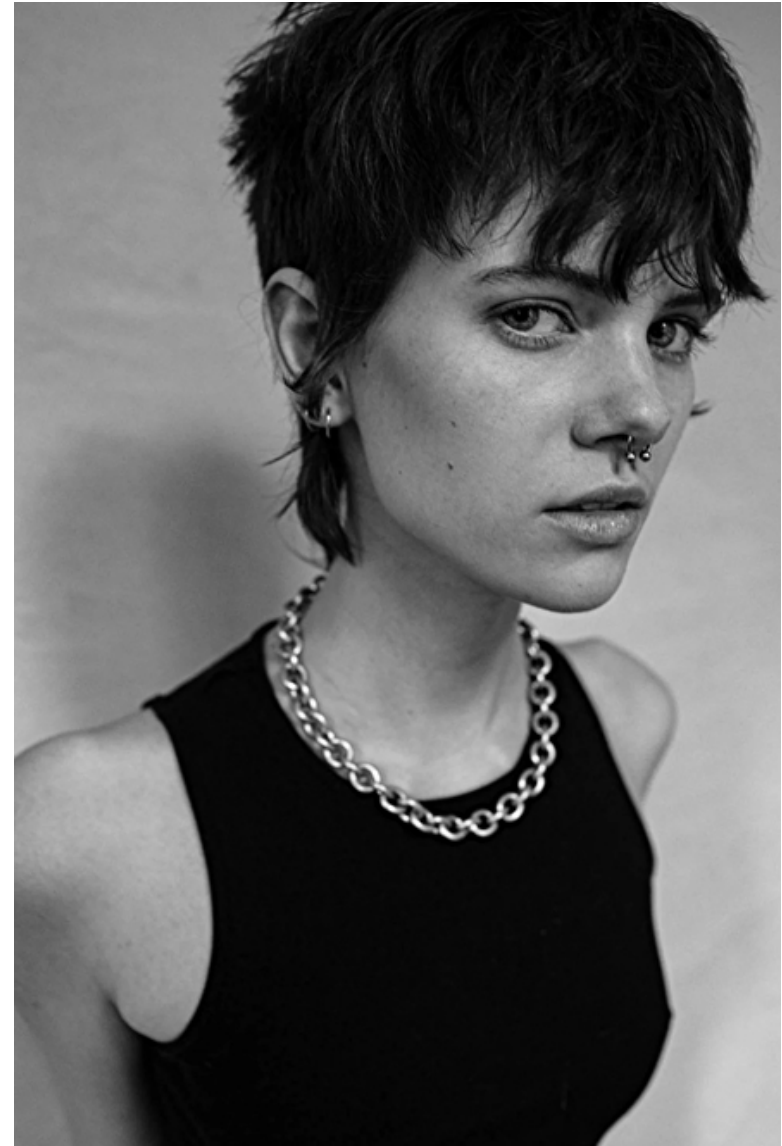

KIRSTY SHEARER

Height 170cm / 5' 7.0"

Bust 76cm / 30"

Hips 93cm / 36.5"

Waist 61cm / 24"

Shoes EU/US/UK 37 / 6.5 / 4

Size EU/US 34 / 4

Hair Brown

Eyes Blue