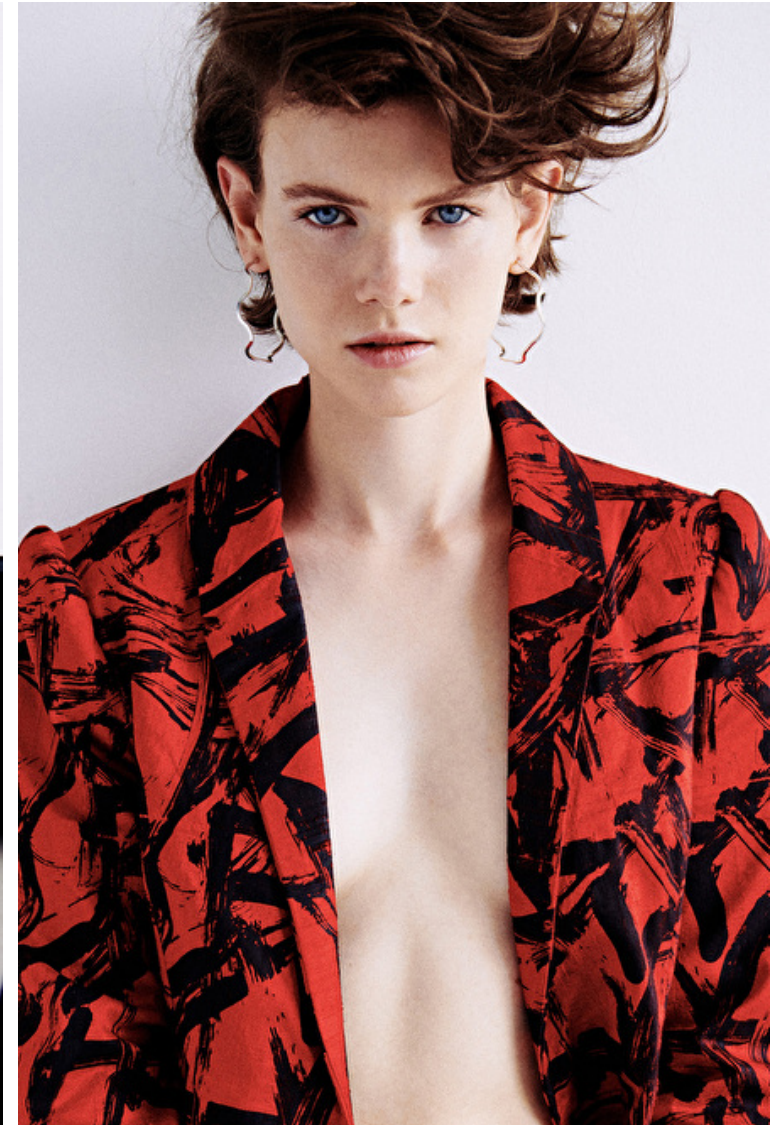

KIRSTY SHEARER

Height 170cm / 5' 7.0"

Bust 76cm / 30"

Hips 93cm / 36.5"

Waist 61cm / 24"

Shoes EU/US/UK 37 / 6.5 / 4

Size EU/US 34 / 4

Hair Brown

Bust 76cm / 30"

Hips 93cm / 36.5"

Waist 61cm / 24"

Shoes EU/US/UK 37 / 6.5 / 4

Size EU/US 34 / 4

Hair Brown

Eyes Blue

KIRSTY SHEARER

Height 170cm / 5' 7.0"

Bust 76cm / 30"

Hips 93cm / 36.5"

Waist 61cm / 24"

Shoes EU/US/UK 37 / 6.5 / 4

Size EU/US 34 / 4

Hair Brown

Eyes Blue