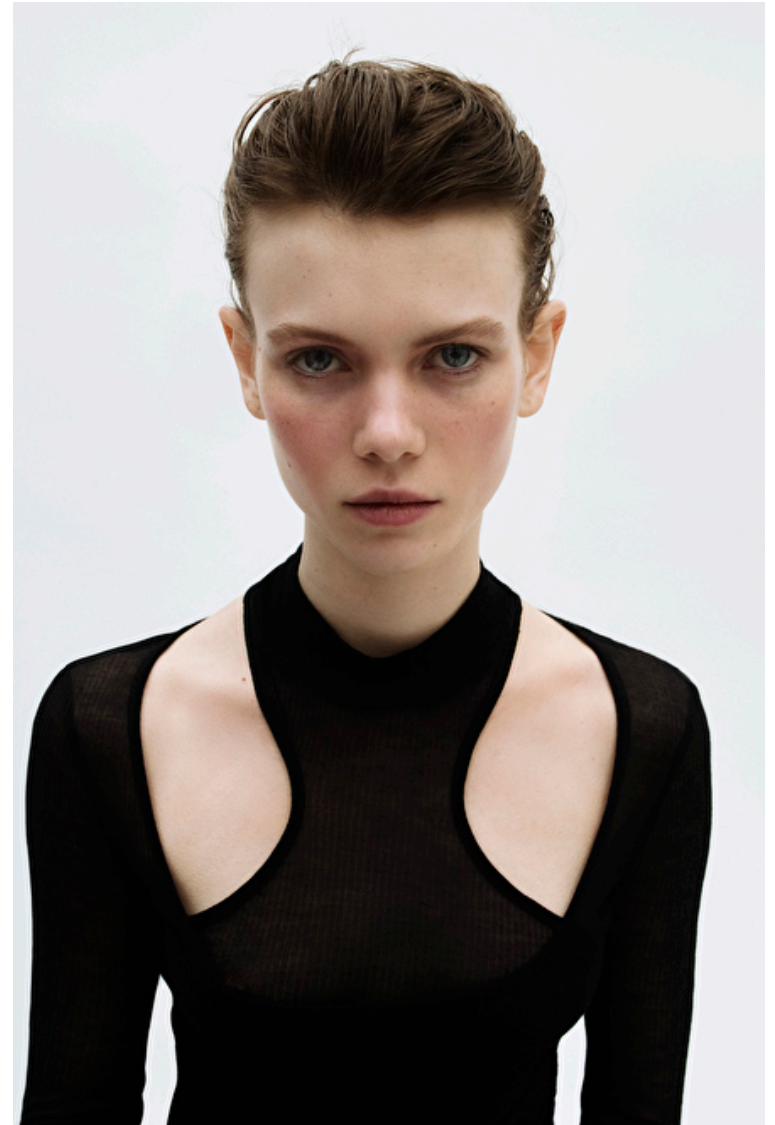

KIRSTY SHEARER

Height 170cm / 5' 7.0"

Bust 76cm / 30"

Hips 93cm / 36.5"

Waist 61cm / 24"

Shoes EU/US/UK 37 / 6.5 / 4

Size EU/US 34 / 4

Hair Brown

Eyes Blue