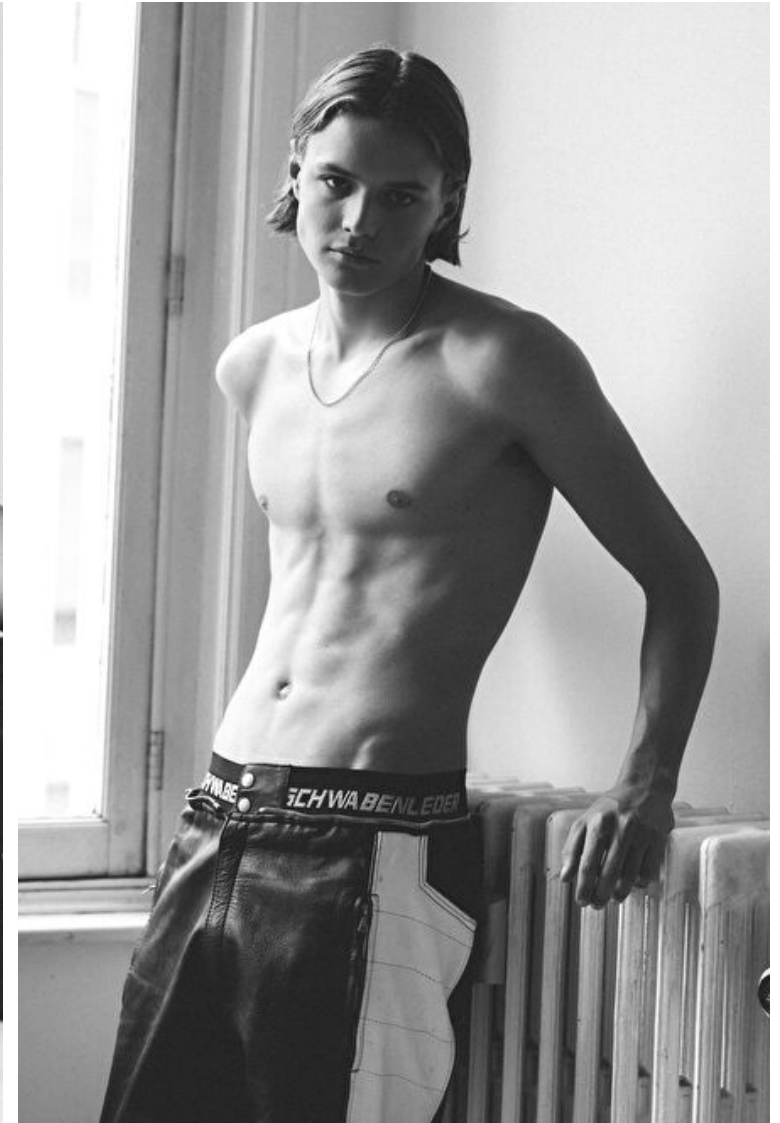

Height 187cm / 6' 1.5"

Chest 93cm / 36.5"

Waist 72cm / 28.5"

Hips 88cm / 34.5"

Shoes EU/US/UK 42.5 / 10 / 8.5

Eyes Brown

Hair Blond

Suit size 48cm / 38"