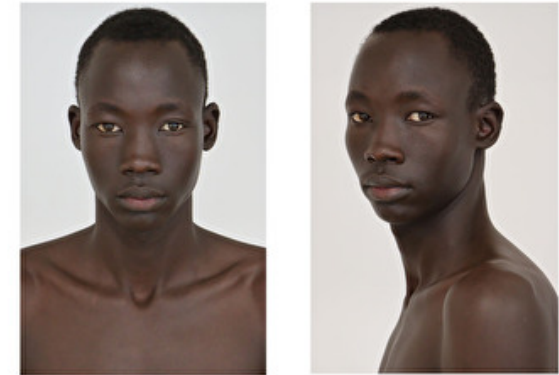

Select

MODEL MANAGEMENT

KOK KON

HEIGHT 188CM BUST 81CM WAIST 65CM HIPS 81CM EYES BROWN HAIR BLACK

182 RUE DE RIVOLI, 75001, PARIS
TEL: + 33 (0) 1 40 20 15 15